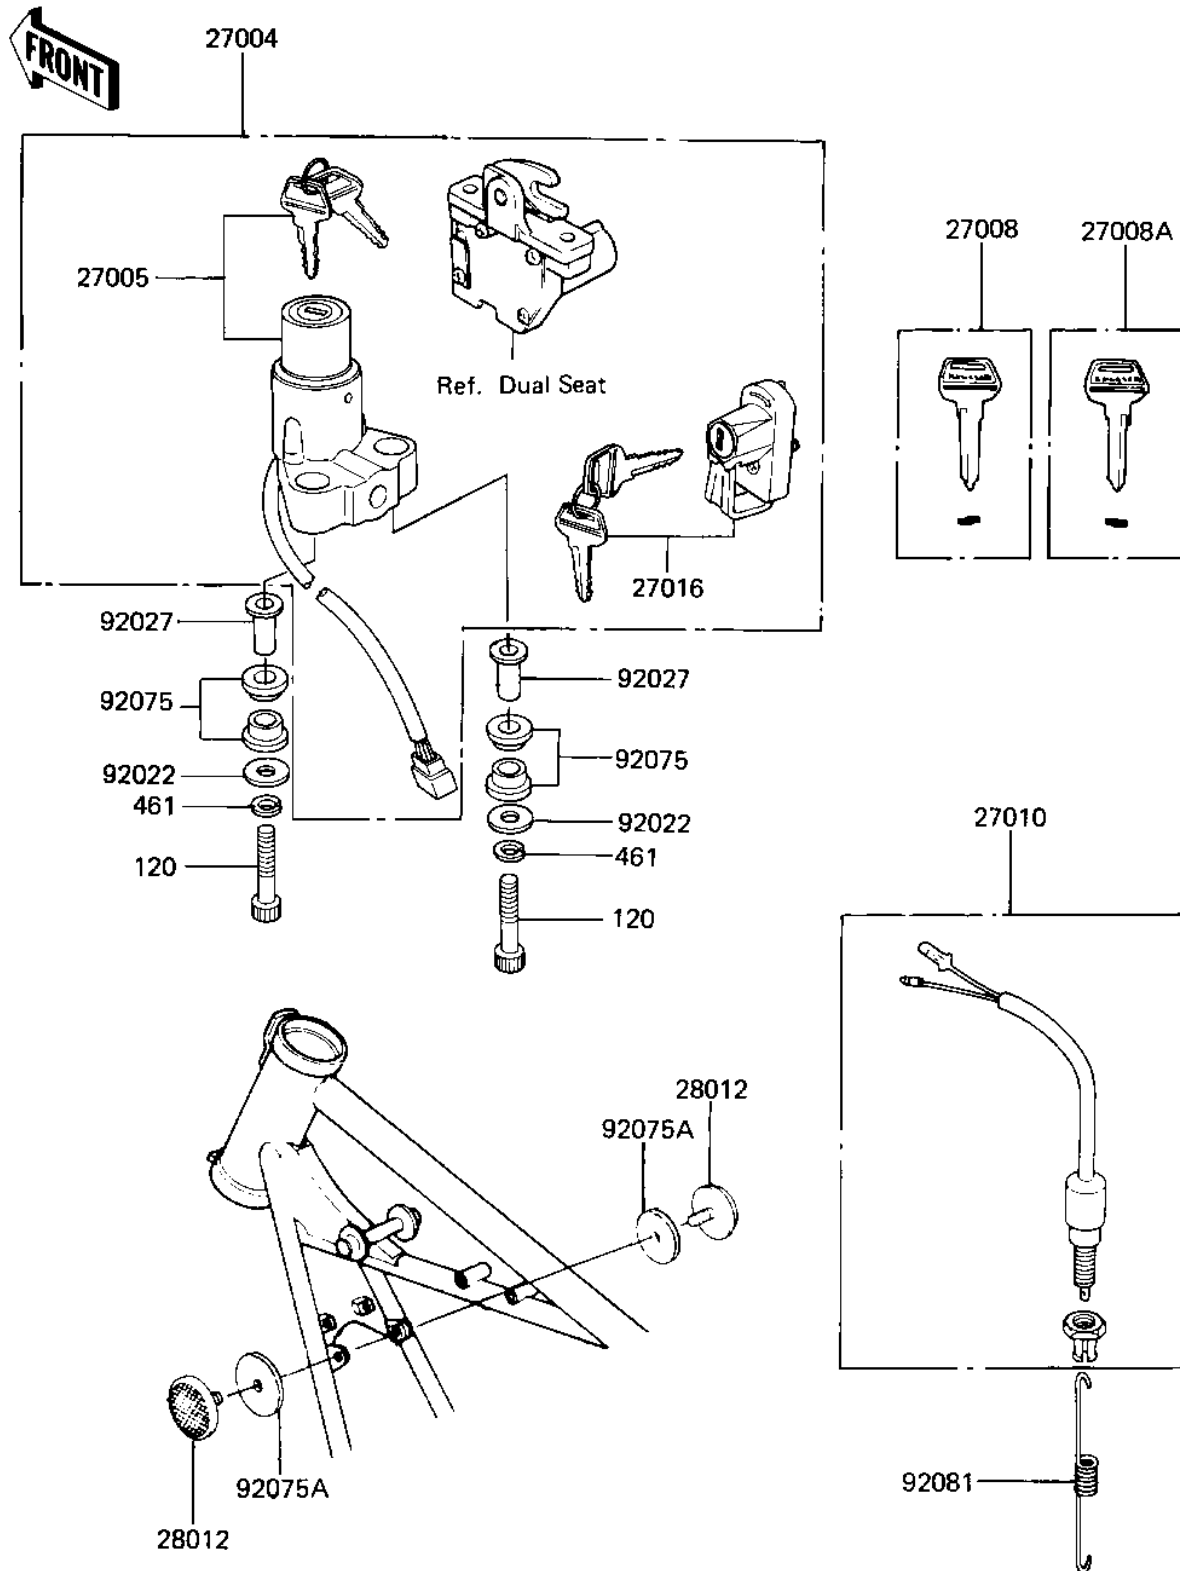

1982 KZ440 Sports, Belt PARTS DIAGRAM

IGNITION SWITCH/LOCKS/REFLECTORS

F2770-0001

1982 KZ440 Sports, Belt PARTS LIST

IGNITION SWITCH/LOCKS/REFLECTORS

ITEM NAME	PART NUMBER	QUANTITY
SWITCH-ASSY (Ref # 27004)	27004-5113	1
SWITCH ASSY,IGNITION (Ref # 27005)	27005-1033	1
KEY,BLANK (Ref # 27008)	27008-1034	1
KEY,BLANK (Ref # 27008A)	27008-1035	1
SWITCH,BRAKE LIGHT (Ref # 27010)	27010-025	1
LOCK-ASSY,HELMET (Ref # 27016)	27016-5029	1
REFLECTOR,REFLEX (Ref # 28012)	28012-016	1
WASHER,8.5X20X1.6 (Ref # 92022)	92022-1561	1
COLLAR,IG SWITCH (Ref # 92027)	92027-1135	1
DAMPER,IG SWITCH (Ref # 92075)	92075-1119	1
DAMPER RUBBER,REFLECT (Ref # 92075A)	92094-011	1
SPRING-BRAKE LAMP SW (Ref # 92081)	27011-011	1
BOLT,ALLEN,8X45 (Ref # 120)	120P0845	1
WASHER SPRING 8MM (Ref # 461)	461F0800	1