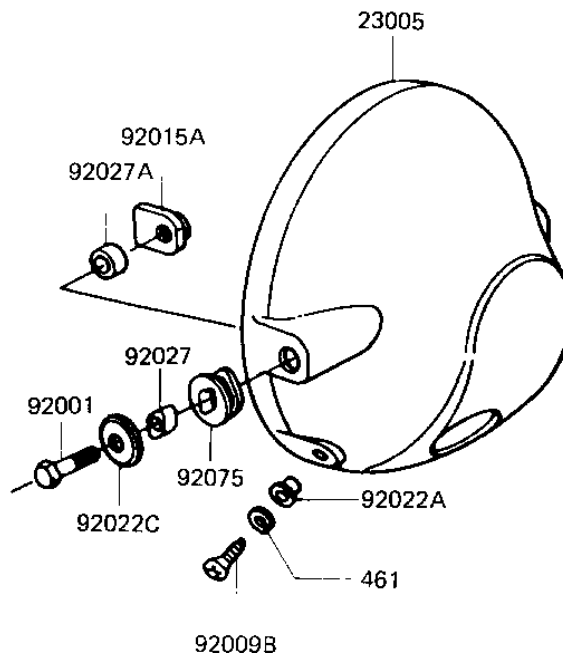

## 1982 KZ440 Sports, Belt PARTS DIAGRAM

HEADLIGHT

F2710-0001

## 1982 KZ440 Sports, Belt PARTS LIST

### HEADLIGHT

ITEM NAME	PART NUMBER	QUANTITY
LIGHT UNIT HEAD (Ref # 23004)	23003-022	1
BODY,HEAD LIGHT,BLACK (Ref # 23005)	23005-047-21	1
RIM HEAD LIGHT (Ref # 23006)	23006-044	1
LENS UNIT HEAD LIGHT (Ref # 23007)	23007-059	1
SOCKET ASSY,HEAD LAMP (Ref # 23008)	23008-037	1
BOLT,10MM (Ref # 92001)	92007-024	1
SCREW FORCUS ADJUST (Ref # 92009)	23019-021	1
SCREW-PAN HEAD,5X12 (Ref # 92009A)	23019-023	1
SCREW-PAN HEAD,5MM (Ref # 92009B)	92011-024	1
NUT,4MM (Ref # 92015)	23020-018	1
NUT 10MM (Ref # 92015A)	23020-021	1
NUT,HEAD LAMP RIM FIT (Ref # 92015B)	23020-023	1
WASHER (Ref # 92022)	23021-004	1
WASHER (Ref # 92022A)	23021-010	1
WASHER-PLAIN,5MM (Ref # 92022B)	23021-012	1
WASHER,PLAIN (Ref # 92022C)	92022-289	1
COLLAR,HEAD LAMP (Ref # 92027)	92027-1129	1
COLLAR,HEAD LIGHT (Ref # 92027A)	92027-231	1
DAMPER RUBBER (Ref # 92075)	92075-128	1
SPRING,FOCUS ADJUSTIN (Ref # 92081)	23014-011	1
WASHER SPRING 5MM (Ref # 461)	461F0500	1