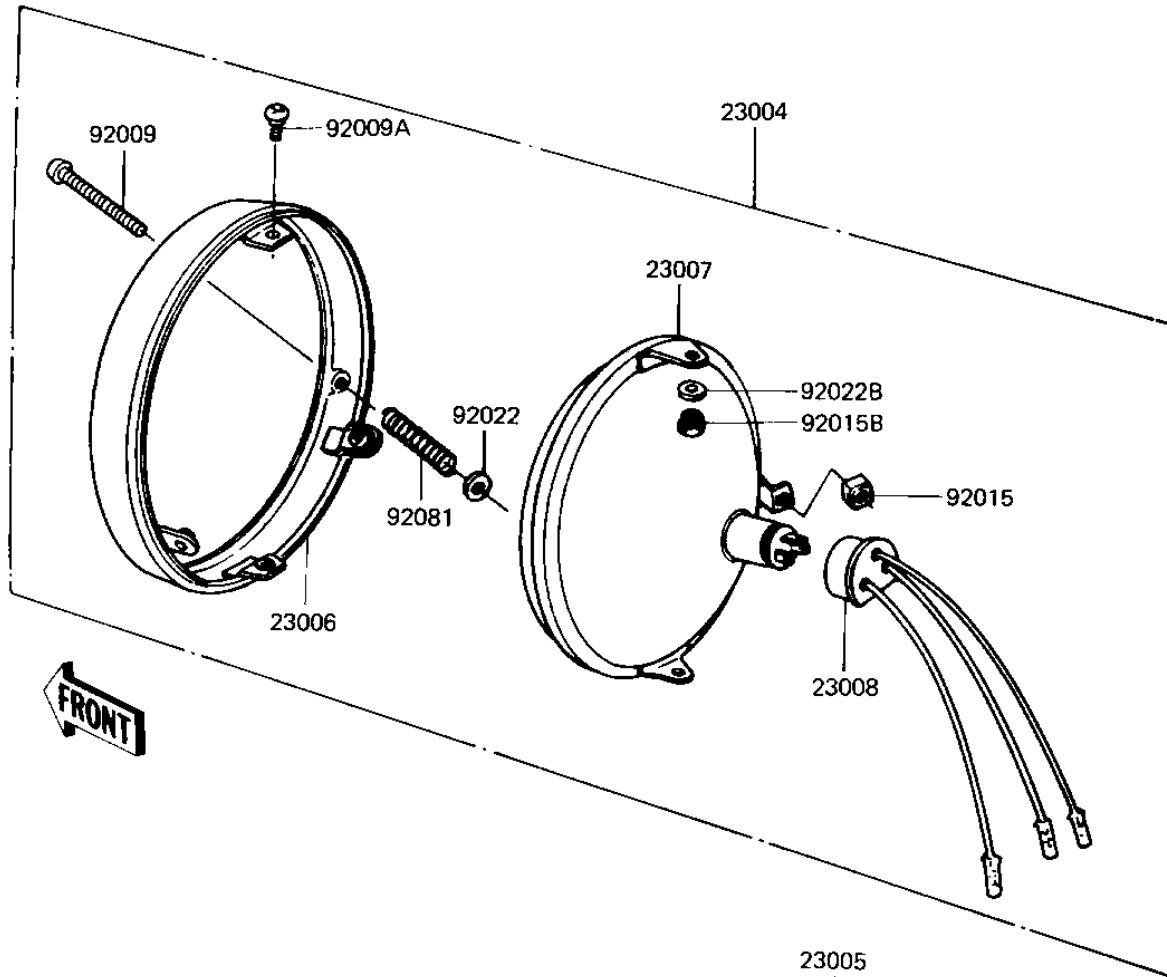

## 1982 KZ440 Sports, Belt PARTS DIAGRAM

HEADLIGHT

F2710-0001

## 1982 KZ440 Sports, Belt PARTS LIST

### HEADLIGHT

ITEM NAME	PART NUMBER	QUANTITY
LIGHT UNIT HEAD (Ref # 23004)	23003-022	1
BODY,HEAD LIGHT,BLACK (Ref # 23005)	23005-047-21	1
RIM HEAD LIGHT (Ref # 23006)	23006-044	1
LENS UNIT HEAD LIGHT (Ref # 23007)	23007-059	1
SOCKET ASSY,HEAD LAMP (Ref # 23008)	23008-037	1
BOLT,10MM (Ref # 92001)	92007-024	1
SCREW FORCUS ADJUST (Ref # 92009)	23019-021	1
SCREW-PAN HEAD,5X12 (Ref # 92009A)	23019-023	1
SCREW-PAN HEAD,5MM (Ref # 92009B)	92011-024	1
NUT,4MM (Ref # 92015)	23020-018	1
NUT 10MM (Ref # 92015A)	23020-021	1
NUT,HEAD LAMP RIM FIT (Ref # 92015B)	23020-023	1
WASHER (Ref # 92022)	23021-004	1
WASHER (Ref # 92022A)	23021-010	1
WASHER-PLAIN,5MM (Ref # 92022B)	23021-012	1
WASHER,PLAIN (Ref # 92022C)	92022-289	1
COLLAR,HEAD LAMP (Ref # 92027)	92027-1129	1
COLLAR,HEAD LIGHT (Ref # 92027A)	92027-231	1
DAMPER RUBBER (Ref # 92075)	92075-128	1
SPRING,FOCUS ADJUSTIN (Ref # 92081)	23014-011	1
WASHER SPRING 5MM (Ref # 461)	461F0500	1