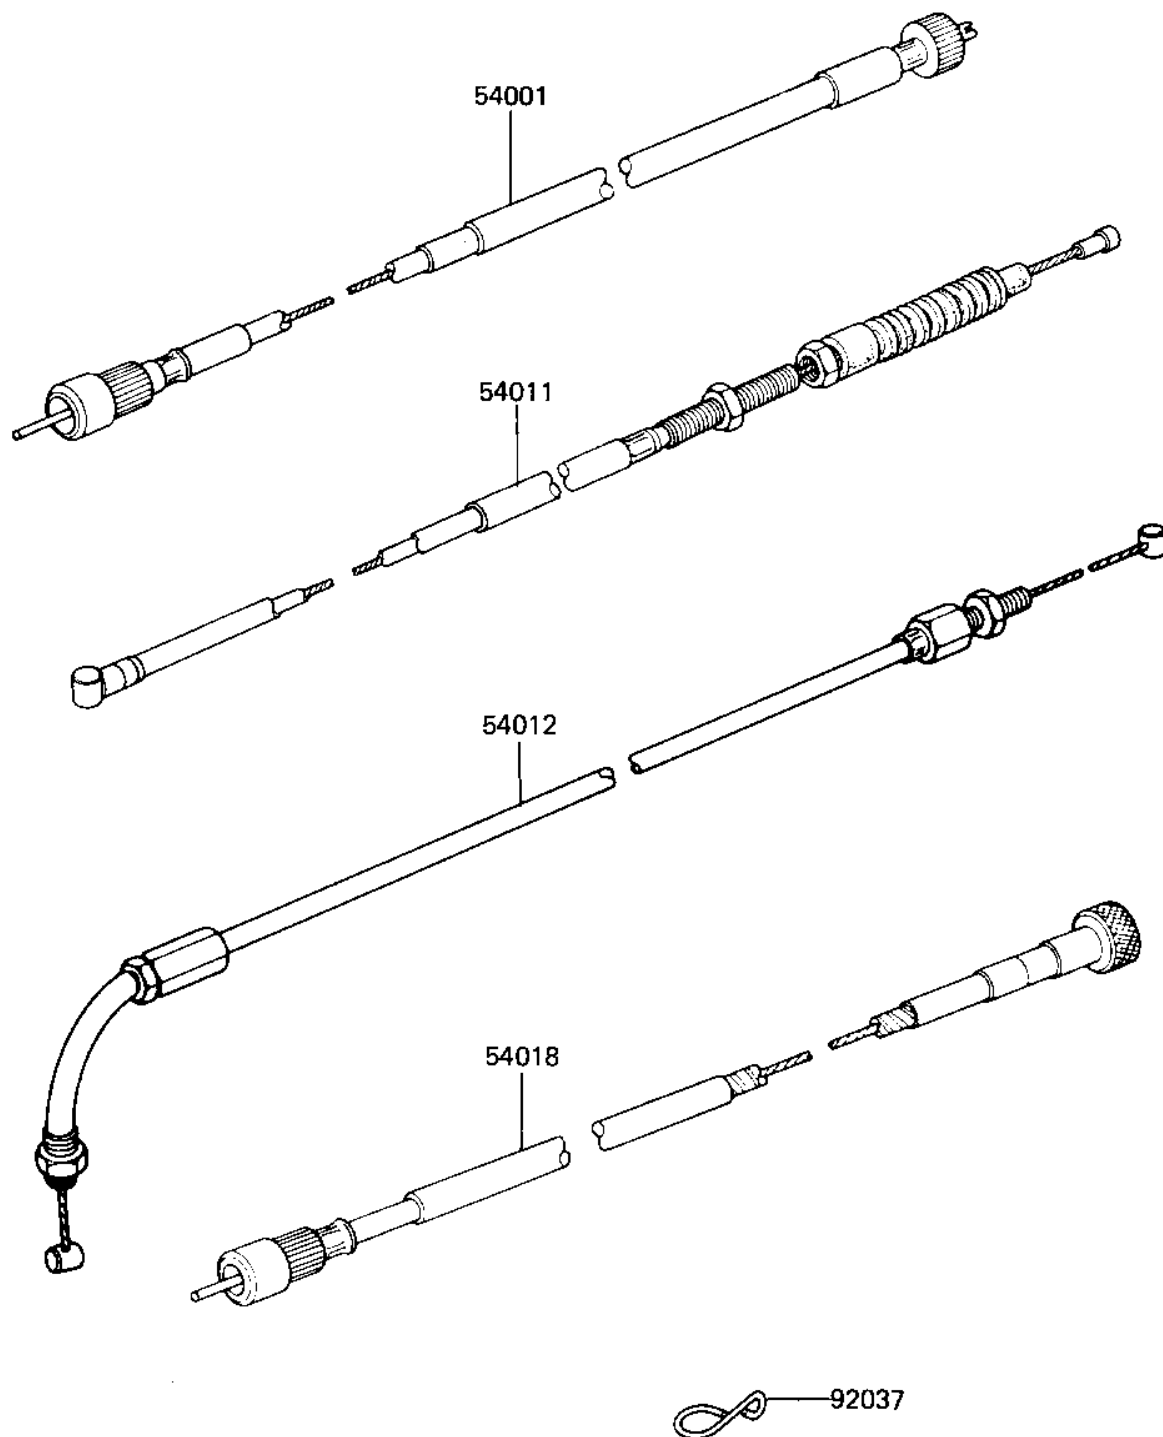

1982 KZ440 Sports, Belt PARTS DIAGRAM

CABLES

F2540-0089

1982 KZ440 Sports, Belt PARTS LIST

CABLES

ITEM NAME	PART NUMBER	QUANTITY
CABLE,SPEEDOMETER (Ref # 54001)	54001-1024	1
CABLE-CLUTCH (Ref # 54011)	54011-1095	1
CABLE,THROTTLE (Ref # 54012)	54012-136	1
CABLE,TACHOMETER (Ref # 54018)	54018-1002	1
CLAM,CABLE (Ref # 92037)	92037-1064	1