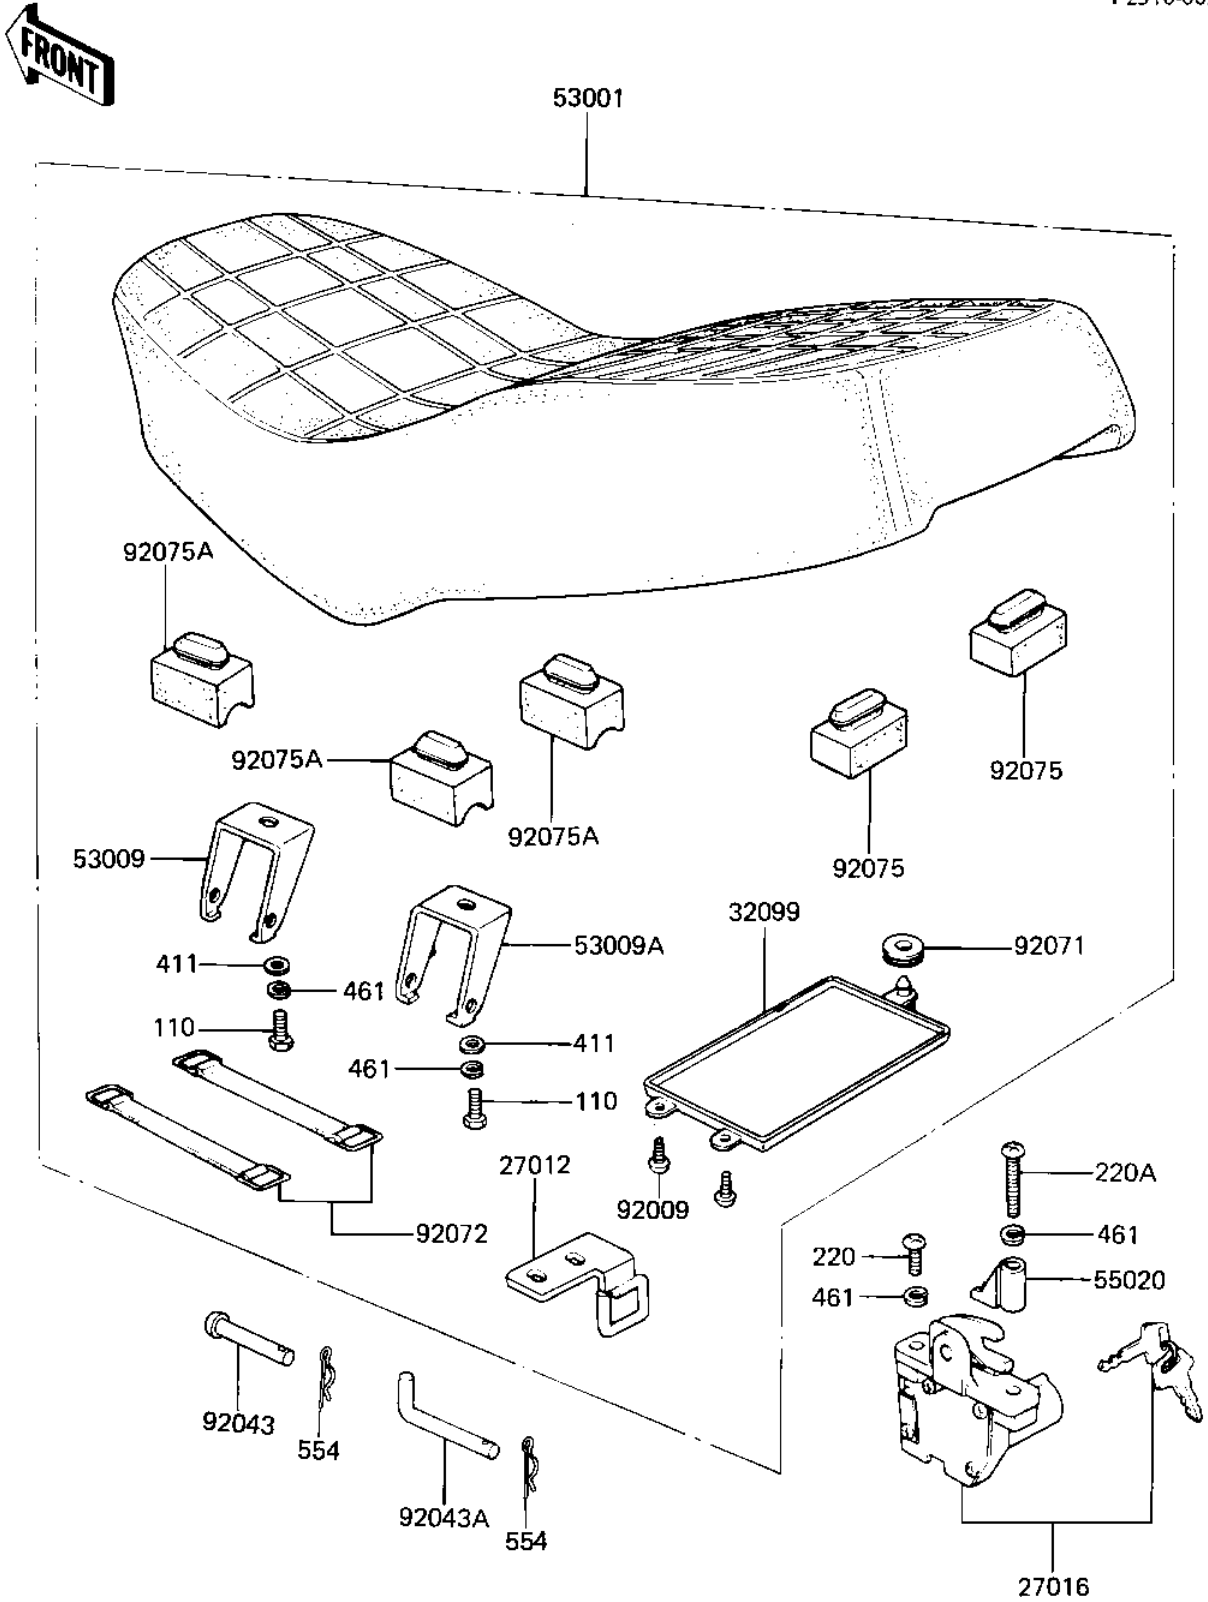

1982 KZ440 Sports, Belt PARTS DIAGRAM

SEAT

F2510-0094

1982 KZ440 Sports, Belt PARTS LIST

SEAT

ITEM NAME	PART NUMBER	QUANTITY
HOOK,SEAT (Ref # 27012)	27012-1011	1
LOCK ASSY,SEAT HELMET (Ref # 27016)	27016-5028	1
CASE (Ref # 32099)	32099-011	1
SEAT-ASSY,DUAL,L/BAND (Ref # 53001)	53001-1203	1
HINGE, REAR (Ref # 53009)	53009-026	1
HINGE,SEAT (Ref # 53009A)	53009-1017	1
GUARD,SEAT LOCK (Ref # 55020)	55020-1031	1
SCREW (Ref # 92009)	92009-1043	1
PIN, DUAL SEAT PIVOT (Ref # 92043)	53011-006	1
PIN,SEAT PIVOT (Ref # 92043A)	92043-1064	1
GROMMET (Ref # 92071)	92071-056	1
BAND (Ref # 92072)	92072-1006	1
DAMPER RUBBER (Ref # 92075)	92075-099	1
DAMPER RUBBER-SEAT (Ref # 92075A)	92075-156	1
BOLT-UPSET 6X14 (Ref # 110)	112B0614	1
SCREW PAN HEAD 6X12 (Ref # 220)	220B0612	1
SCREW PAN HEAD 6X35 (Ref # 220A)	220B0635	1
WASHER PLAIN 6MM (Ref # 411)	411B0600	1
WASHER SPRING 6MM (Ref # 461)	461F0600	1
PIN,SNAP (Ref # 554)	554A0600	1