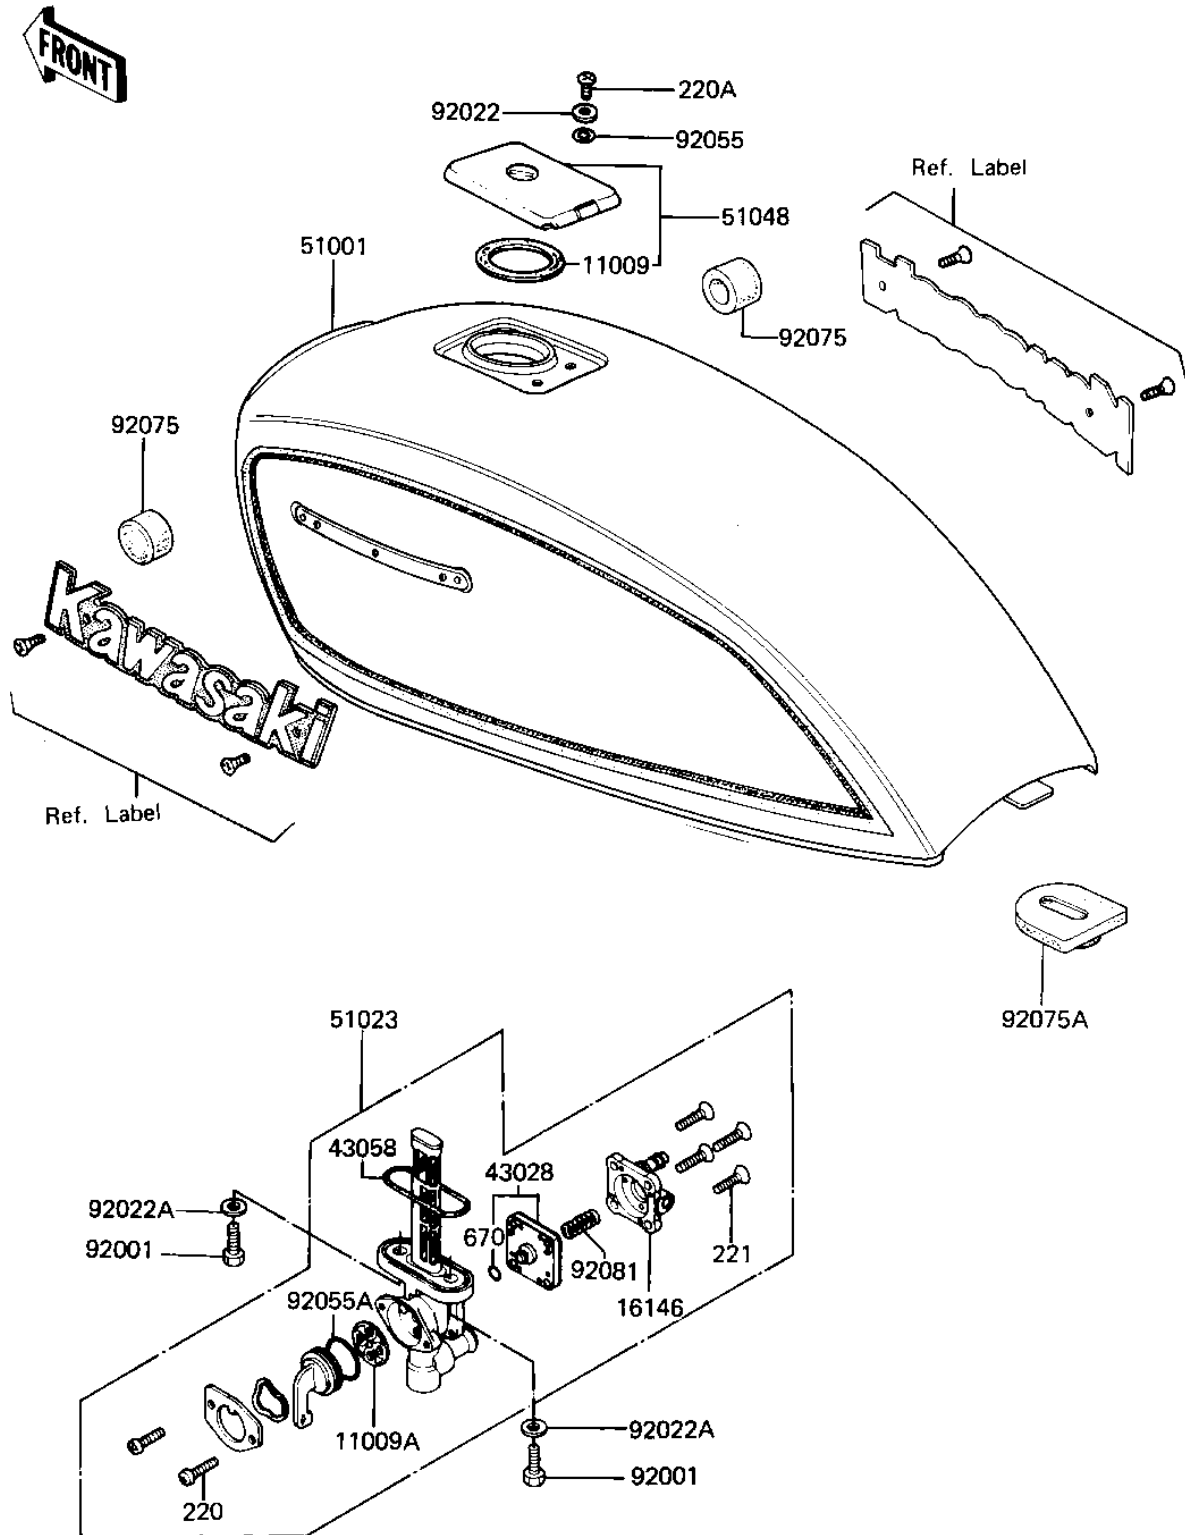

1982 KZ440 Sports, Belt PARTS DIAGRAM

FUEL TANK

F2410-0081

1982 KZ440 Sports, Belt PARTS LIST

FUEL TANK

ITEM NAME	PART NUMBER	QUANTITY
GASKET,FUEL TANK CAP (Ref # 11009)	11009-1051	1
GASKET,FUEL TAP (Ref # 11009A)	11009-1188	1
COVER ASSY,FUEL TAP (Ref # 16146)	16146-1009	1
DIAPHRAGM VALVE ASSY (Ref # 43028)	43028-1021	1
"O" RING (Ref # 43058)	51039-003	1
TANK-FUEL,M.U.BLUE (Ref # 51001)	51001-1088-F3	1
TAP ASSY,FUEL (Ref # 51023)	51023-1030	1
CAP ASSY TANK (Ref # 51048)	51048-1018	1
BOLT,6X20,FUEL TAP (Ref # 92001)	92001-1091	1
WASHER,PLAIN (Ref # 92022)	92022-1038	1
WASHER-PLAIN (Ref # 92022A)	92022-183	1
"O" RING (Ref # 92055)	92055-1023	1
"O" RING,FUEL TAP LEV (Ref # 92055A)	92055-1085	1
DAMPER RUBBER-FL TANK (Ref # 92075)	92075-101	1
DAMPER RUBBER FUEL TA (Ref # 92075A)	92075-295	1
SPRING,DIAPHRAGM VALV (Ref # 92081)	92081-1240	1
SCREW PAN HEAD 3X8 (Ref # 220)	220B0308	1
SCREW PAN HEAD 5X10 (Ref # 220A)	220B0510	1
SCREW-CSK-CROS,4X14 (Ref # 221)	221B0414	1
"O" RING,4MM (Ref # 670)	670B1504	1