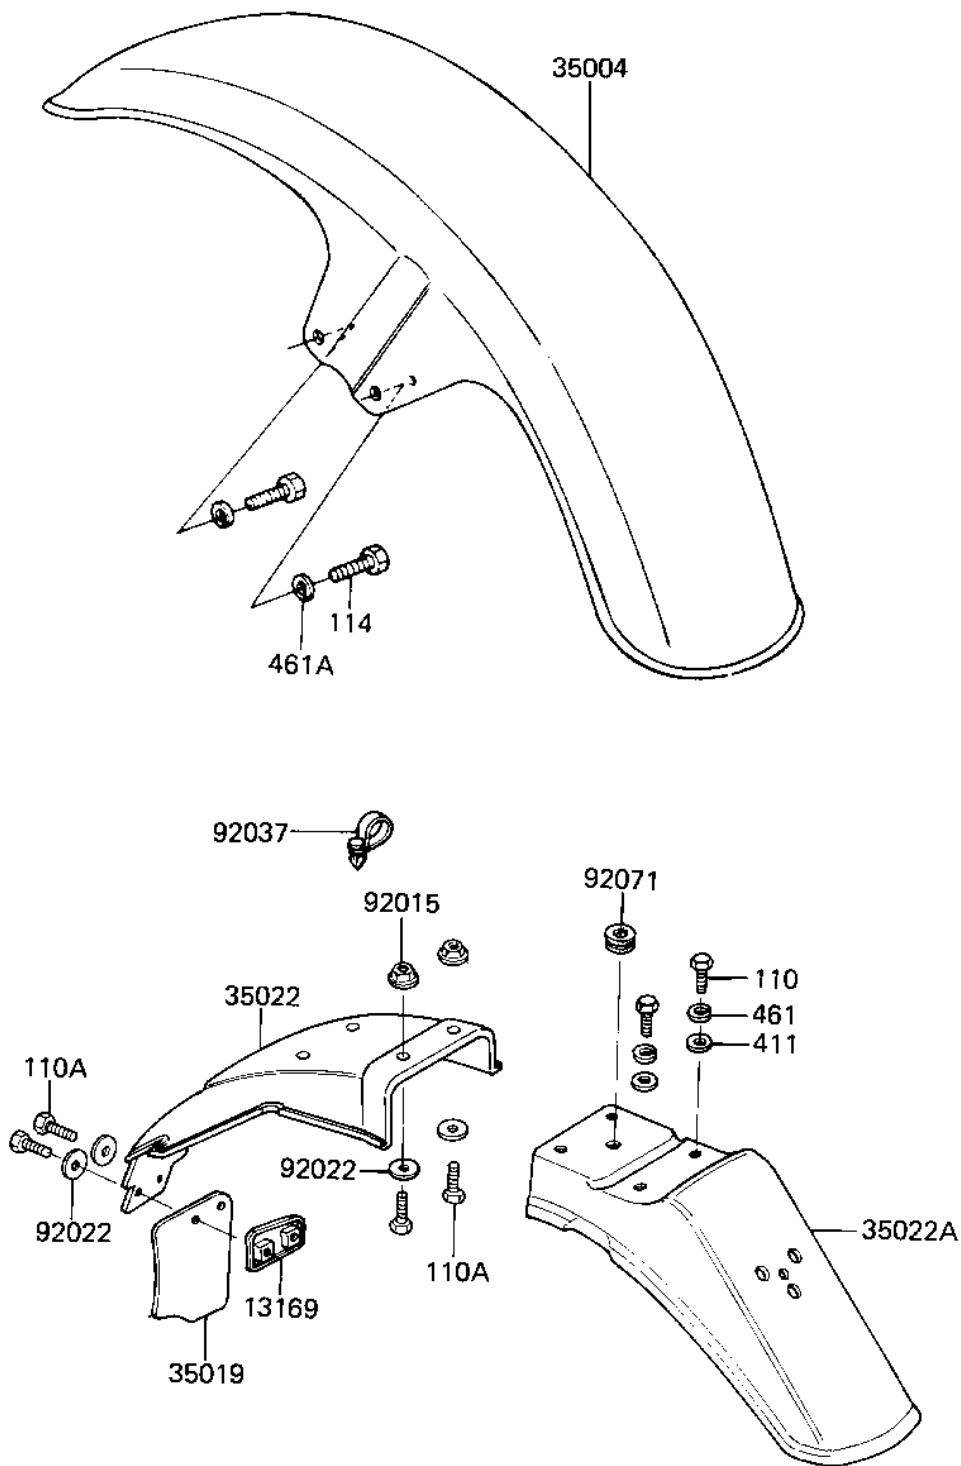

1982 KZ440 Sports, Belt PARTS DIAGRAM

FENDERS

F2170-0102

1982 KZ440 Sports, Belt PARTS LIST

FENDERS

ITEM NAME	PART NUMBER	QUANTITY
PLATE,FENDER FLAP (Ref # 13169)	13169-1436	1
FENDER-FR (Ref # 35004)	35004-1049	1
FLAP,FENDER (Ref # 35019)	35019-1032	1
FENDER-RR (Ref # 35022)	35022-1088	1
FENDER-RR (Ref # 35022A)	35022-1094	1
NUT-6MM (Ref # 92015)	92015-1078	1
WASHER 6.5X20X1.6T (Ref # 92022)	92022-125	1
CLAMP (Ref # 92037)	92037-1163	1
GROMMET,HARNESS (Ref # 92071)	92071-099	1
BOLT-UPSET 6X14 (Ref # 110)	112B0614	1
BOLT-UPSET,6X16 (Ref # 110A)	112G0616	1
BOLT-SMALL-UPSET,8X16 (Ref # 114)	115G0816	1
WASHER PLAIN 6MM (Ref # 411)	411B0600	1
WASHER SPRING 6MM (Ref # 461)	461F0600	1
WASHER SPRING 8MM (Ref # 461A)	461F0800	1