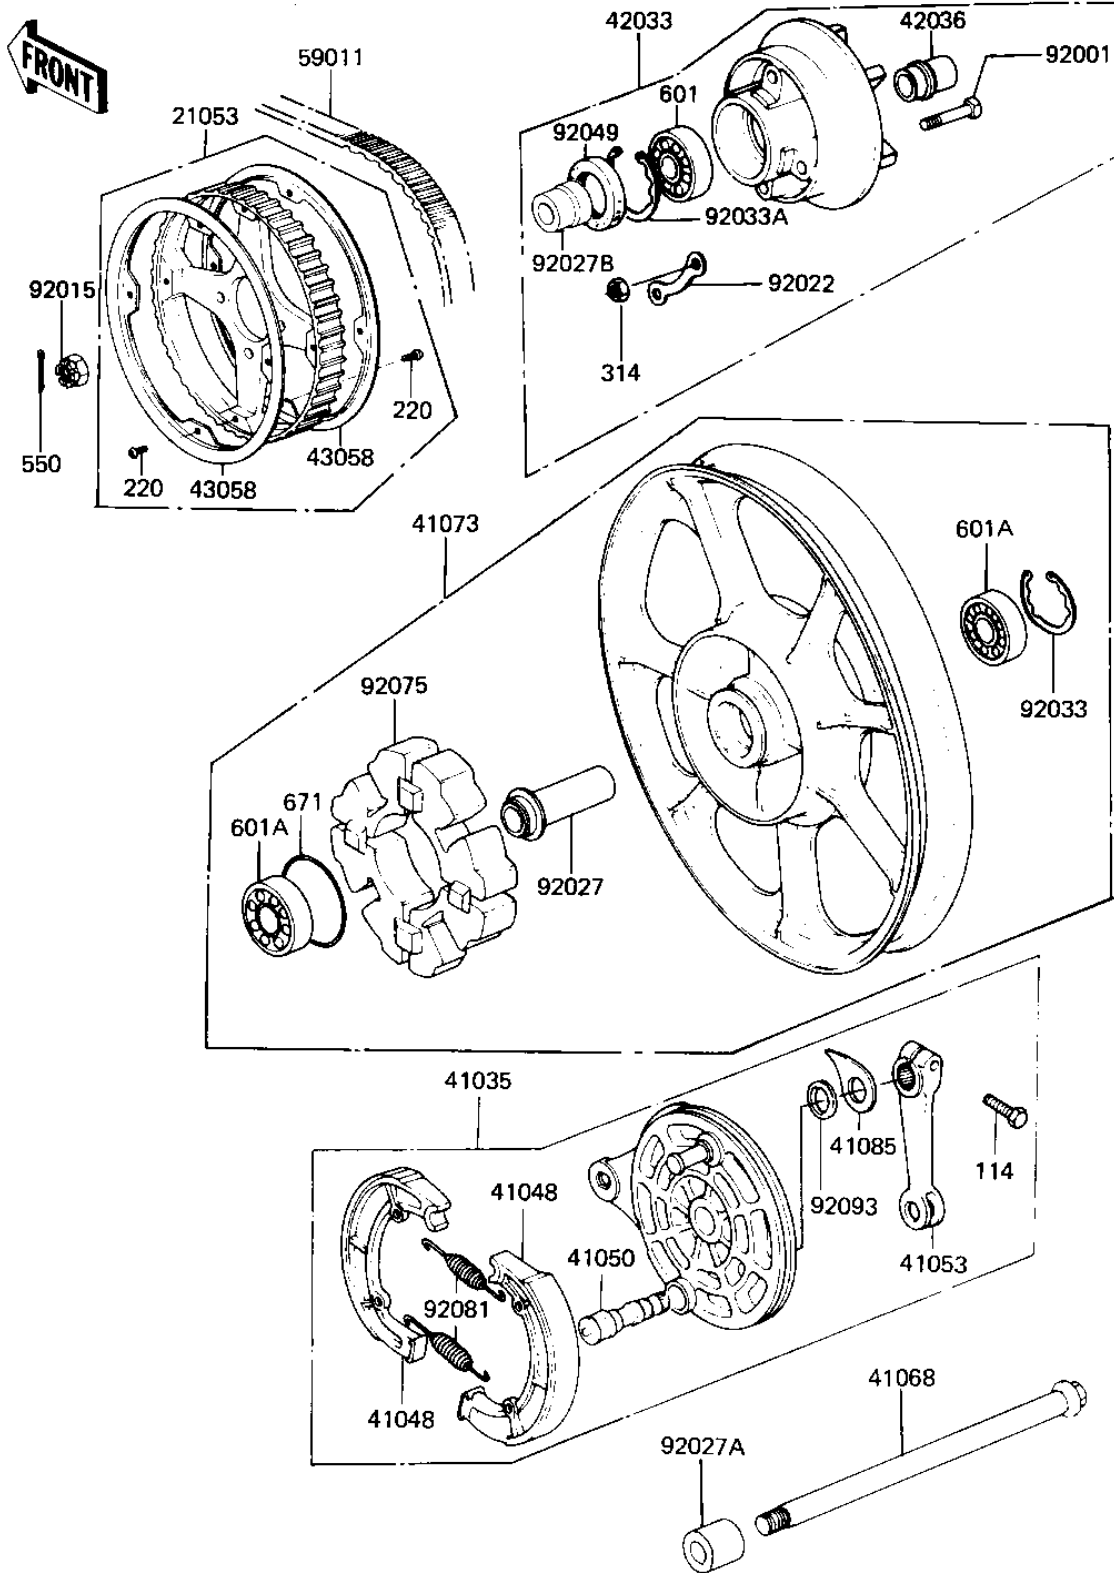

1982 KZ440 Sports, Belt PARTS DIAGRAM

REAR WHEEL/HUB/BRAKE/BELT

F-2240-0061

1982 KZ440 Sports, Belt PARTS LIST

REAR WHEEL/HUB/BRAKE/BELT

ITEM NAME	PART NUMBER	QUANTITY
SPROCKET-ASSY,RR HUB (Ref # 21053)	21053-1009	1
PANEL-ASY,RR BRK (Ref # 41035)	41035-1087	1
SHOE-BRAKE (Ref # 41048)	41048-1069	1
CAM,BRAKE (Ref # 41050)	41050-1001	1
LEVER-BRAKE,CAM (Ref # 41053)	41053-1016	1
AXLE,RR (Ref # 41068)	41068-1060	1
WHEEL-ASSY,RR,SOLID (Ref # 41073)	41073-1098	1
INDICATOR,BRAKE SHOE (Ref # 41085)	41085-004	1
COUPLING-ASSY,RR HUB (Ref # 42033)	42033-1046	1
SLEEVE,COUPLING (Ref # 42036)	42036-1002	1
RING,HUB SPROCKET (Ref # 43058)	43058-1018	1
BELT,DRIVE,129T (Ref # 59011)	59011-1009	1
BOLT, RR SPROCKET FIT (Ref # 92001)	92003-156	1
NUT CASTLE,16MM (Ref # 92015)	92015-055	1
WASHER SPROCKET LOCK (Ref # 92022)	92088-005	1
COLLAR REAR HUB BRG (Canada) (Ref # 92027)	92027-1192	1
COLLAR,L=34.5 (Ref # 92027A)	92027-1395	1
COLLAR,L=30.5 (Ref # 92027B)	92027-1398	1
CIRCLIP,47M/M (Ref # 92033)	92033-1042	1
RING,SNAP,56.2M/M (Ref # 92033A)	92033-1043	1
OIL SEAL WTC35527 (Ref # 92049)	92052-006	1
DAMPER,REAR HUB SHOCK (Ref # 92075)	92075-1008	1
SPRING-BRAKE SHOE (Ref # 92081)	42020-004	1
DUST SHIELD-BRAKE CAM (Ref # 92093)	41051-003	1
BOLT HEX HEAD 8X28 (Ref # 114)	114G0828	1
SCREW PAN HEAD 5X10 (Ref # 220)	220B0510	1
NUT,10MM (Ref # 314)	314B1000	1
PIN-COTTER,4.0X35 (Ref # 550)	550D4035	1
BEARING BALL #6205 (Ref # 601)	601B6205	1

1982 KZ440 Sports, Belt PARTS LIST

REAR WHEEL/HUB/BRAKE/BELT

ITEM NAME	PART NUMBER	QUANTITY
UNAVAILABLE IN PRICE BOOK (Ref # 601A)	601B630322	1
"0" RING,60MM (Ref # 671)	671B2560	1