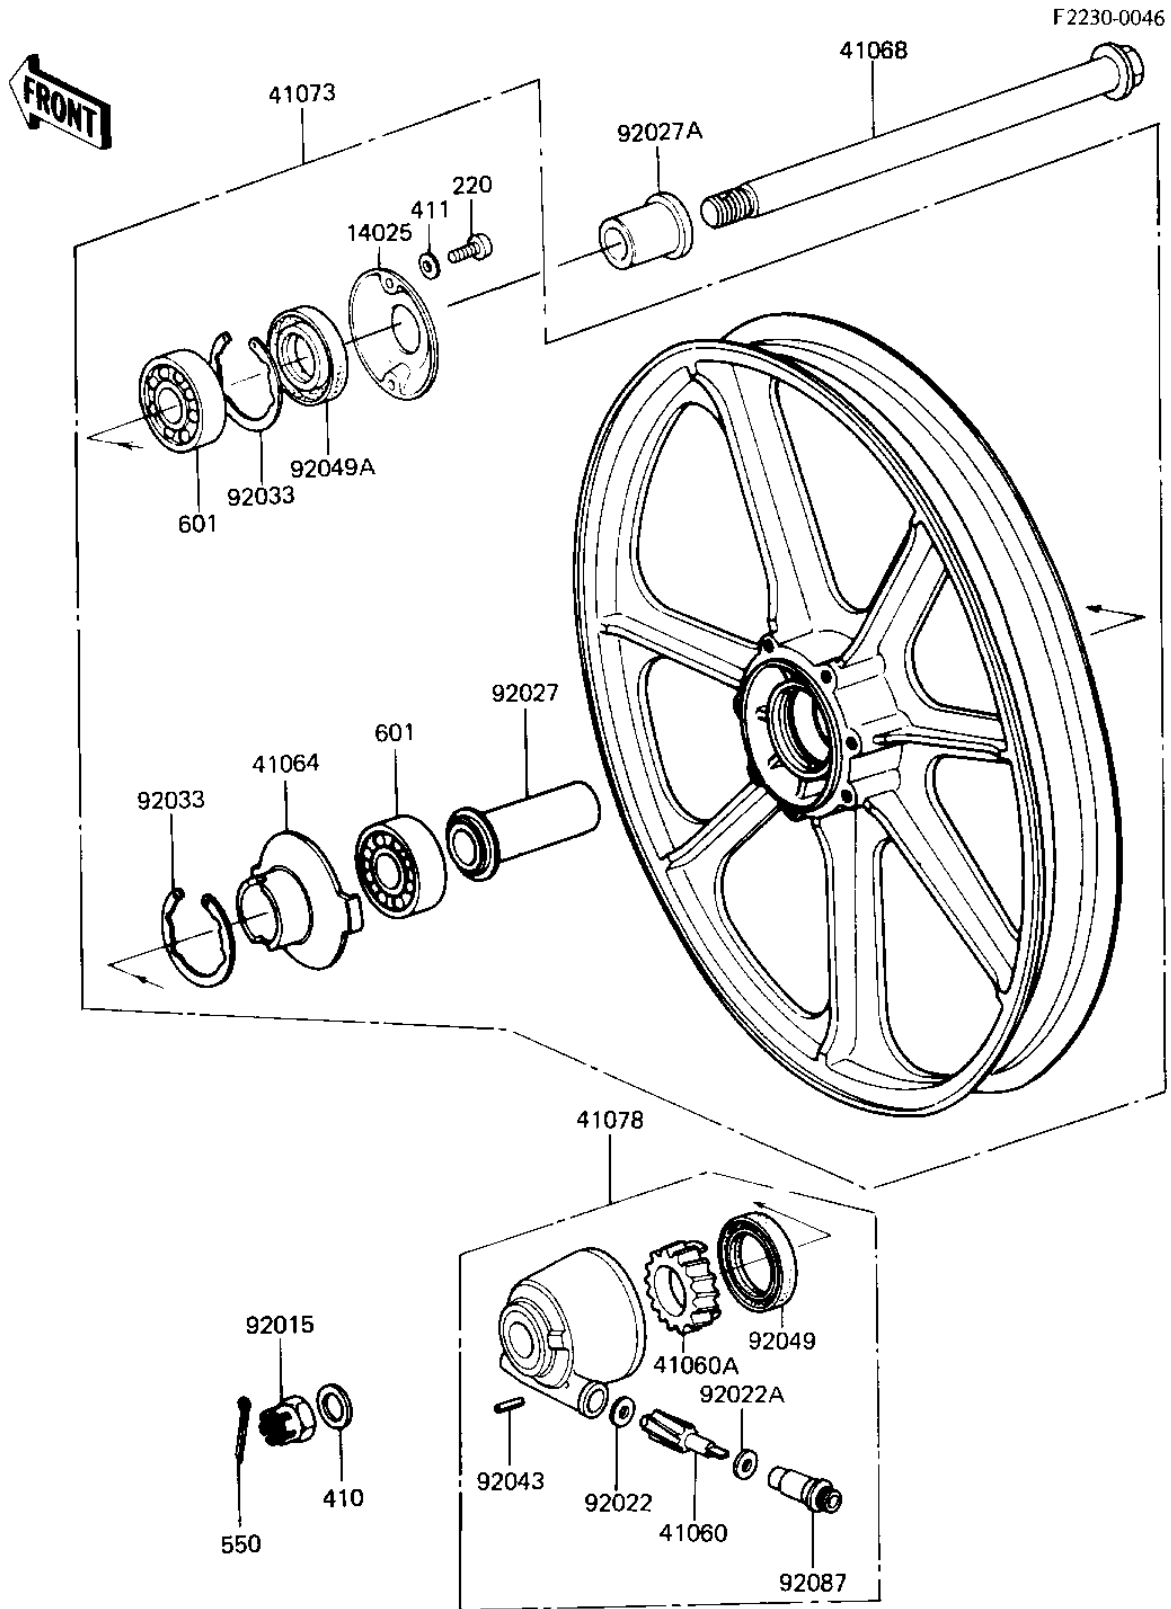

1982 KZ440 Sports, Belt PARTS DIAGRAM

FRONT WHEEL/HUB

1982 KZ440 Sports, Belt PARTS LIST

FRONT WHEEL/HUB

ITEM NAME	PART NUMBER	QUANTITY
COVER,DUST,R.H. (Ref # 14025)	14025-1042	1
PINION,SPEEDOMETER,9T (Ref # 41060)	41060-1016	1
GEAR-METER SCREW,25T (Ref # 41060A)	41060-1041	1
RECEIVER,SPEEDOMETER (Ref # 41064)	41064-1006	1
AXLE,FR (Ref # 41068)	41068-1099	1
WHEEL-ASSY,FR,F.BLACK (Ref # 41073)	41073-1080-21	1
CASE-ASSY-METER GEAR (Ref # 41078)	41078-1020	1
NUT,14MM (Ref # 92015)	42045-020	1
WASHER THRST SPD PINI (Ref # 92022)	41063-001	2
COLLAR,FR HUB L=55M/M (Ref # 92027)	92027-1223	1
COLLAR,FR AXLE L=30MM (Ref # 92027A)	92027-1225	1
CIRCLIP,42MM (Ref # 92033)	92033-1041	1
PIN,SPRING (Ref # 92043)	41082-001	1
OIL SEAL,BJN30427-C3 (Ref # 92049)	92049-1057	1
OIL SEAL,AG1144AO (Ref # 92049A)	92049-1058	1
BUSHING,METER GEAR (Ref # 92087)	92087-1002	1
SCREW-PAN-CROS (Ref # 220)	220B0514	1
WASHER PLAIN 14MM (Ref # 410)	410B1400	1
WASHER PLAIN 5MM (Ref # 411)	411B0500	1
PIN-COTTER,3.2X25 (Ref # 550)	550D3225	1
BEARING BALL #6302Z (Ref # 601)	601B6302Z	1