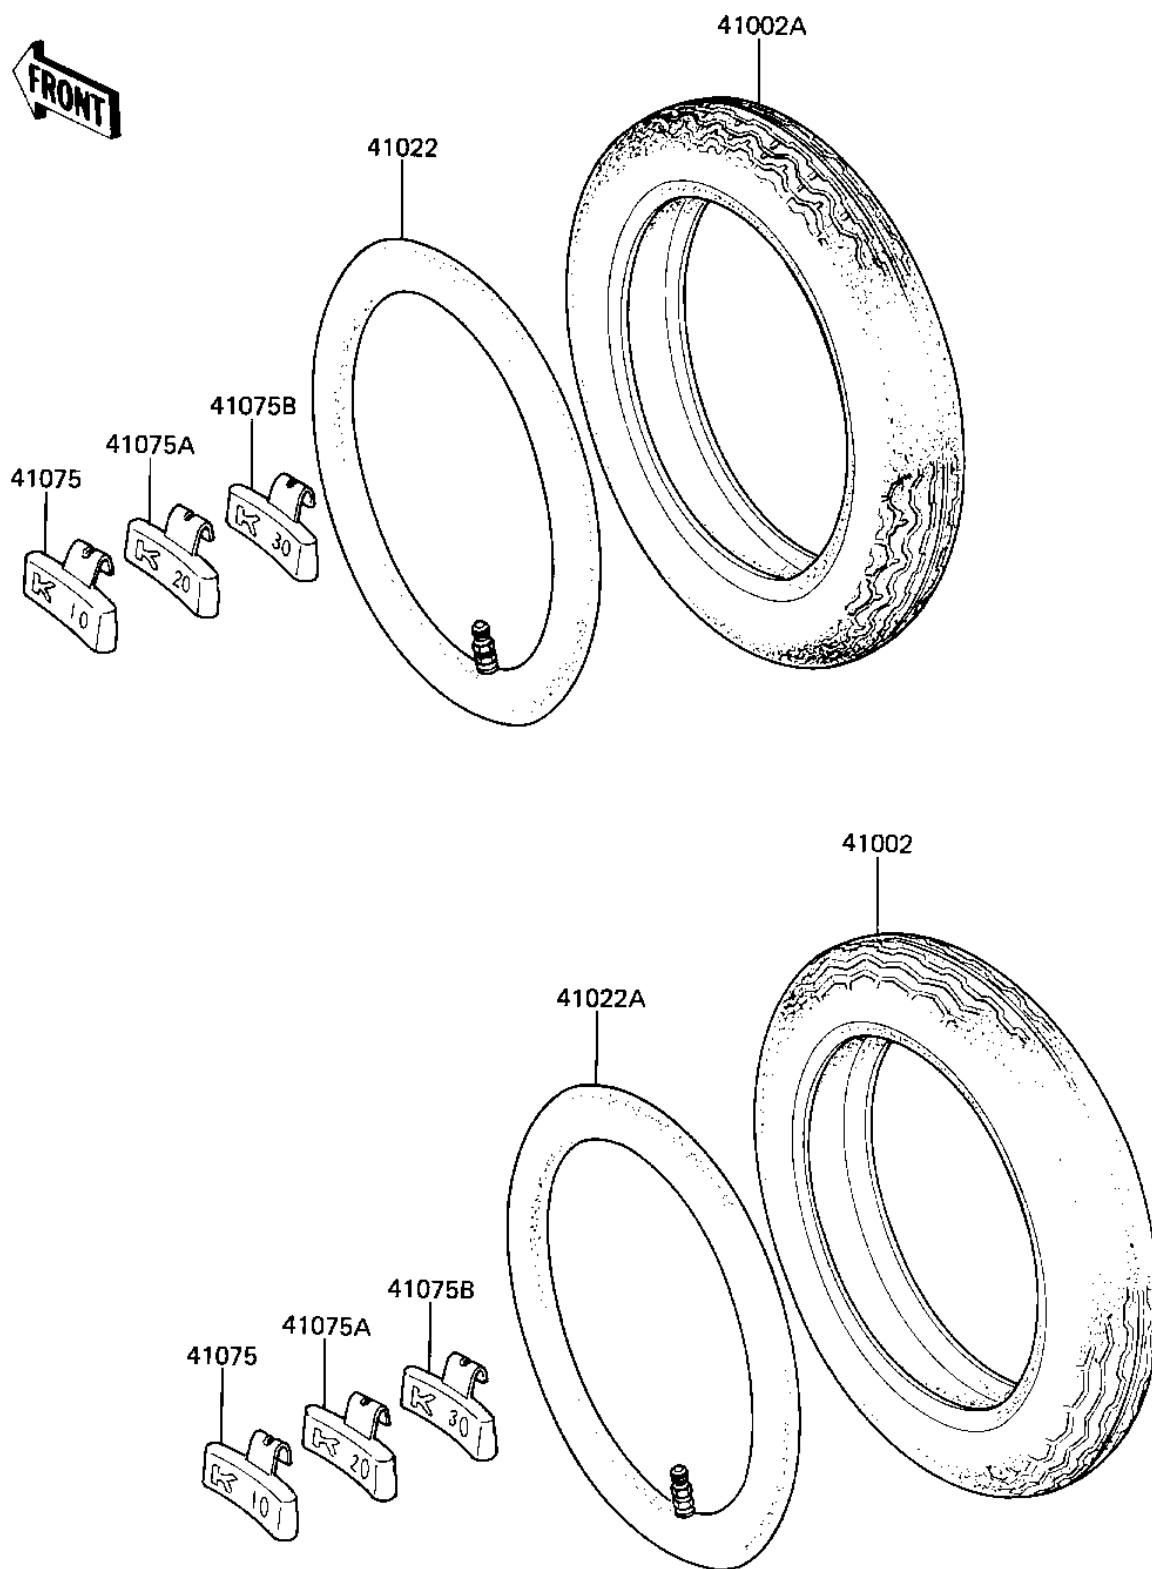

1982 KZ440 Sports, Belt PARTS DIAGRAM

TIRES

F2210-0051

1982 KZ440 Sports, Belt PARTS LIST

TIRES

ITEM NAME	PART NUMBER	QUANTITY
TIRE 410H-18 Y983 R (Ref # 41002)	41002-1234	1
TIRE 360S-19 Y992 F (Ref # 41002A)	41002-1246	1
TUBE,3.0/3.25/3.60-19 (Ref # 41022)	41022-1019	1
TUBE 350/375/410-18 (Ref # 41022A)	41022-031	1
BALANCER-WHEEL,10G (Ref # 41075)	41075-1011	1
BALANCER-WHEEL,20G (Ref # 41075A)	41075-1012	1
BALANCER-WHEEL,30G (Ref # 41075B)	41075-1013	1