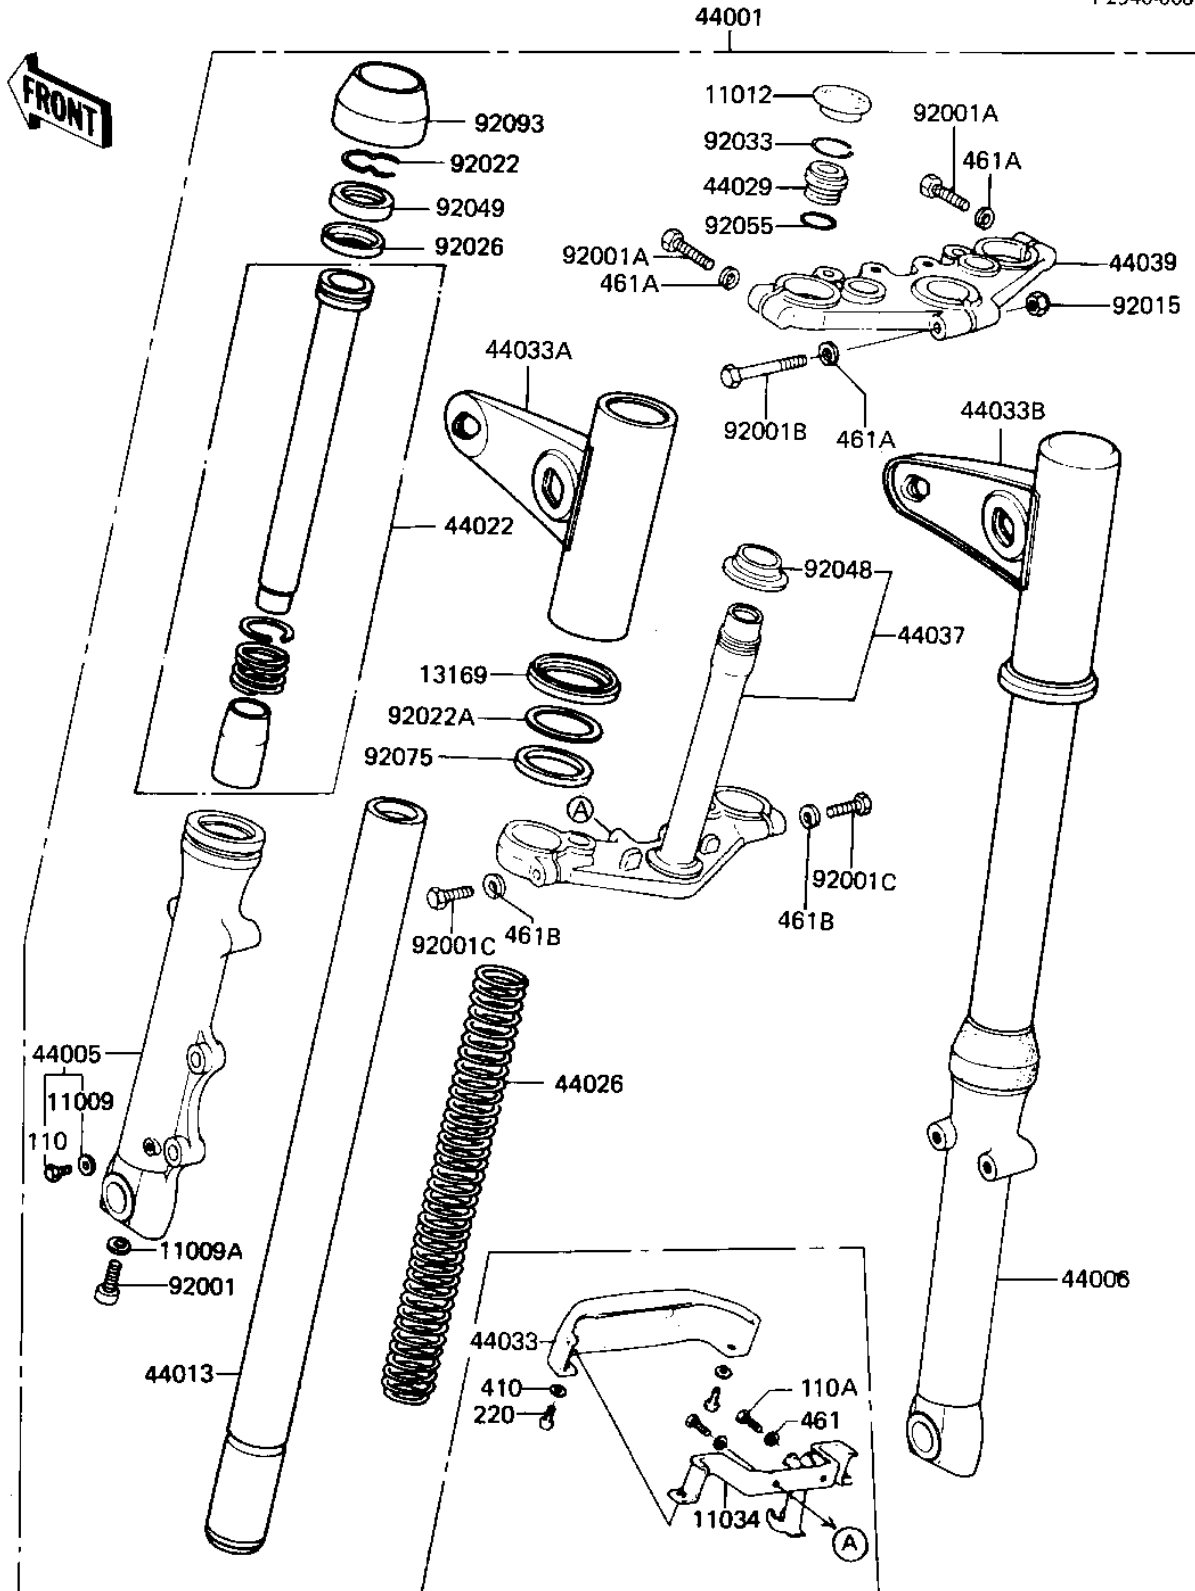

1982 KZ440 Sports, Belt PARTS DIAGRAM

FRONT FORK

F2340-0086

1982 KZ440 Sports, Belt PARTS LIST

FRONT FORK

ITEM NAME	PART NUMBER	QUANTITY
GASKET,DRAIN PLUG (Ref # 11009)	44045-047	1
GASKET,FORK CYL BOLT (Ref # 11009A)	44045-051	1
CAP,RUBBER,FORK TOP (Ref # 11012)	11012-1021	1
BRACKET,FORK COVER (Ref # 11034)	11034-1758	1
GUIDE,FORK COVER (Ref # 13169)	44064-027	1
FORK-FRONT (Ref # 44001)	44001-1332	1
TUBE,LH,FORK OUTER (Ref # 44005)	44005-1080	1
TUBE,RH,FORK OUTER (Ref # 44006)	44006-1080	1
PIPE-FORK INNER (Ref # 44013)	44013-1075	1
CYLINDER-FORK (Ref # 44022)	44022-1027	1
SPRING-FRONT FORK (Ref # 44026)	44026-1129	1
GUIDE,SPRING (Ref # 44029)	44029-022	1
COVER,FORK (Ref # 44033)	44033-1042	1
COVER,FORK,LH (Ref # 44033A)	44033-1082	1
COVER-FORK,RH (Ref # 44033B)	44033-1083	1
STEM,STEERING (Ref # 44037)	44037-1014	1
HEAD,STEERING STEM (Ref # 44039)	44039-1023	1
BOLT,FORK CYLINDER (Ref # 92001)	44041-078	1
BOLT,HEX HEAD,8X40 (Ref # 92001A)	92001-1063	1
BOLT,HEX HEAD,8X55 (Ref # 92001B)	92001-1064	1
BOLT,HEX HEAD 10X35 (Ref # 92001C)	92001-1252	1
NUT,LOCK,8MM (Ref # 92015)	92015-1124	1
RING,OIL SEAL STOPER (Ref # 92022)	44043-057	1
WASHER,FORK COVER (Ref # 92022A)	92022-297	1
SPACER,FORK (Ref # 92026)	92026-1005	1
CIRCLIP (Ref # 92033)	44044-023	1
CONE STRNG STEM BERNG (Ref # 92048)	92047-006	1
OIL SEAL,FORK (Ref # 92049)	92049-1077	1
"O" RING (Ref # 92055)	44046-025	1

1982 KZ440 Sports, Belt PARTS LIST

FRONT FORK

ITEM NAME	PART NUMBER	QUANTITY
DAMPER RUBBER,FK COV (Ref # 92075)	92075-240	1
DUST SHIELD,FORK (Ref # 92093)	92093-1063	1
BOLT HEX HEAD 6X8 (Ref # 110)	110B0608	1
BOLT-UPSET,6X12 (Ref # 110A)	112G0612	1
SCREW PAN HEAD 4X10 (Ref # 220)	220B0410	1
WASHER PLAIN 4MM (Ref # 410)	410B0400	1
WASHER SPRING 6MM (Ref # 461)	461F0600	1
WASHER SPRING 8MM (Ref # 461A)	461F0800	1
WASHER SPRING 10MM (Ref # 461B)	461F1000	1