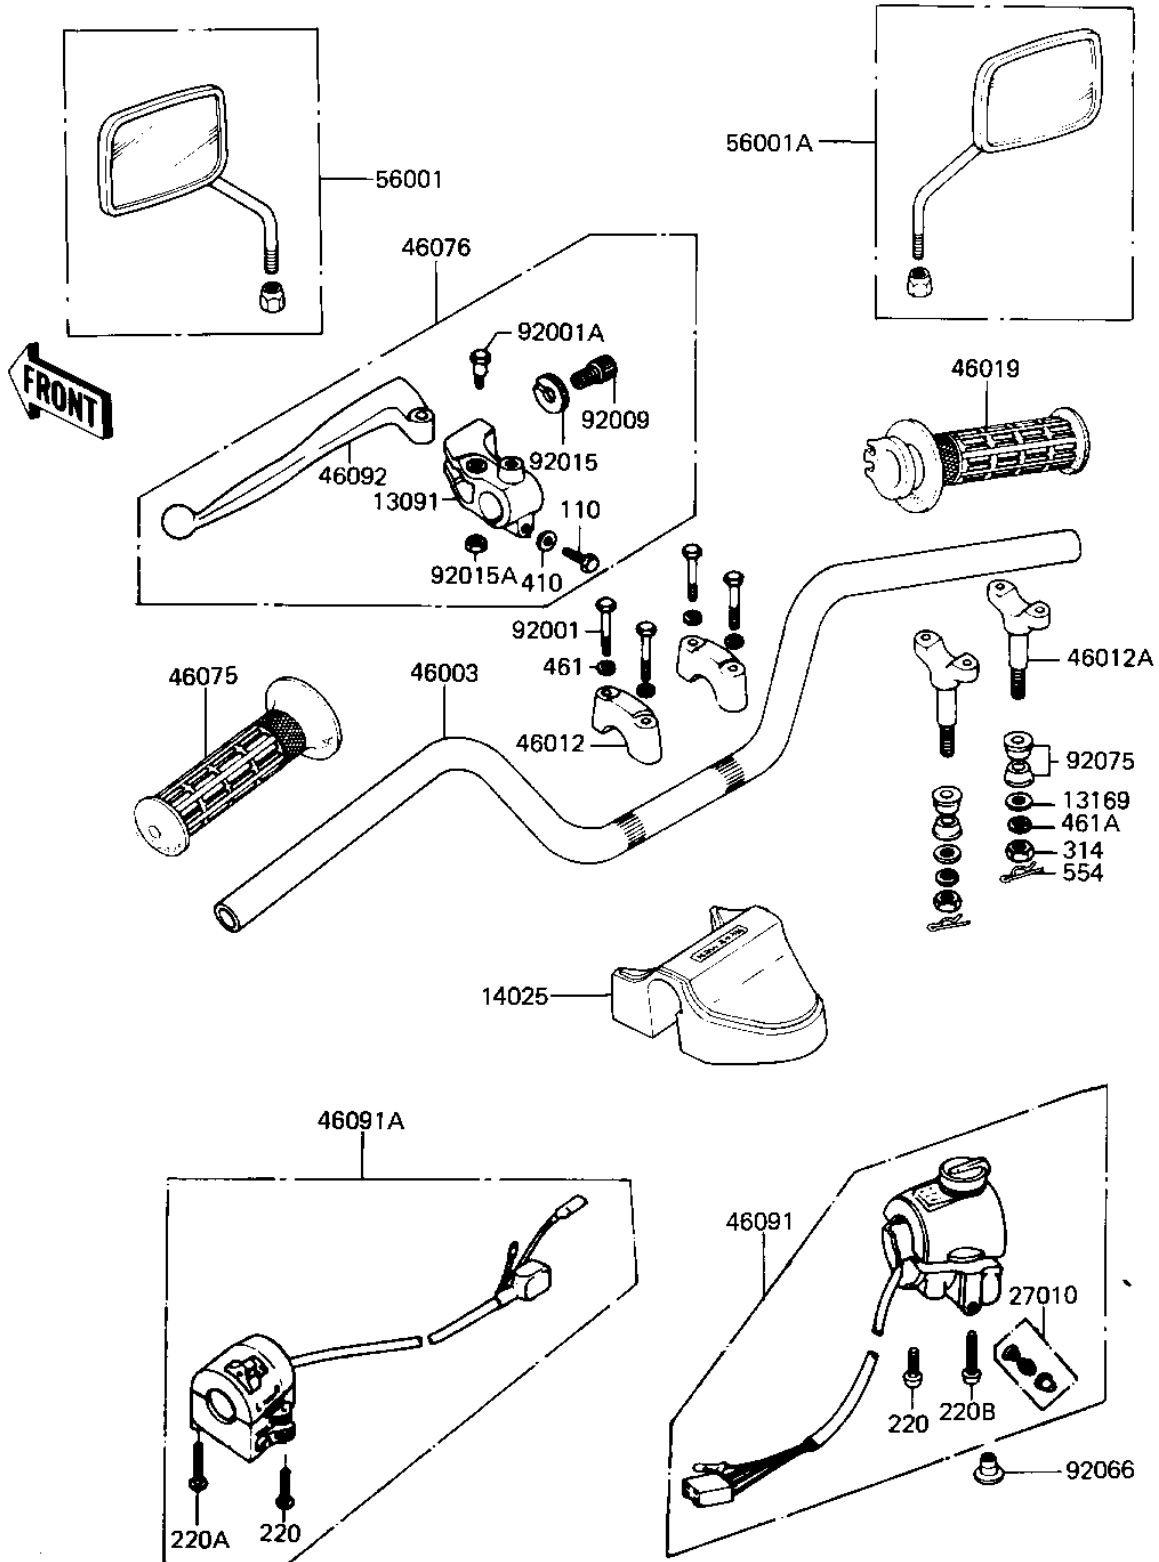

## 1982 KZ440 Sports, Belt PARTS DIAGRAM

HANDLEBAR

F2310-0121

## 1982 KZ440 Sports, Belt PARTS LIST

### HANDLEBAR

ITEM NAME	PART NUMBER	QUANTITY
HOLDER,CLUTCH LEVER (Ref # 13091)	46094-017	1
CAP HANDLEBAR HOLDER (Ref # 13169)	46016-003	1
COVER,HANDLE (Ref # 14025)	14025-1421	1
SWITCH ASSY,HORN BUTN (Ref # 27010)	27010-1009	1
HANDLEBAR (Ref # 46003)	46003-1104	1
HOLDER-HANDLEBAR (Ref # 46012)	46012-008	1
HOLDER-HANDLEBAR LOW (Ref # 46012A)	46012-010	1
GRIP-ASSY THROTTLE (Ref # 46019)	46019-1017	1
GRIP,LH (Ref # 46075)	46075-1022	1
LEVER ASSY,CLUTCH (Ref # 46076)	46076-052	1
HOUSING ASSY,R.H (Ref # 46091)	46091-1039	1
HOUSING ASSY,CONT,L.H (Ref # 46091A)	46091-1079	1
LEVER,CLUTCH (Ref # 46092)	46092-023	1
MIRROR-ASSY,LH (Ref # 56001)	56001-1101	1
MIRROR-ASSY,RH (Ref # 56001A)	56001-1102	1
BOLT 8X38 (Ref # 92001)	92001-1405	1
BOLT,HEX HEAD (Ref # 92001A)	92007-047	1
SCREW CABLE ADJUST (Ref # 92009)	46055-003	1
NUT,CABLE ADJUST NUT (Ref # 92015)	46056-007	1
NUT (Ref # 92015A)	92019-008	1
PLUG,9.5X8 (Ref # 92066)	92066-1077	1
DAMPER RUBBER HANDLE (Ref # 92075)	92075-039	1
BOLT HEX HEAD 6X25 (Ref # 110)	110N0625	1
SCREW PAN HEAD 5X30 (Ref # 220)	220B0530	1
SCREW-PAN-CROS (Ref # 220A)	220B0535	1
SCREW-PAN-CROS (Ref # 220B)	220B0540	1
NUT,10MM (Ref # 314)	314B1000	1
WASHER PLAIN 6MM (Ref # 410)	410B0600	1
WASHER SPRING 8MM (Ref # 461)	461F0800	1

## 1982 KZ440 Sports, Belt PARTS LIST

HANDLEBAR

ITEM NAME	PART NUMBER	QUANTITY
WASHER SPRING 10MM (Ref # 461A)	461F1000	1
PIN,SNAP (Ref # 554)	554A0800	1