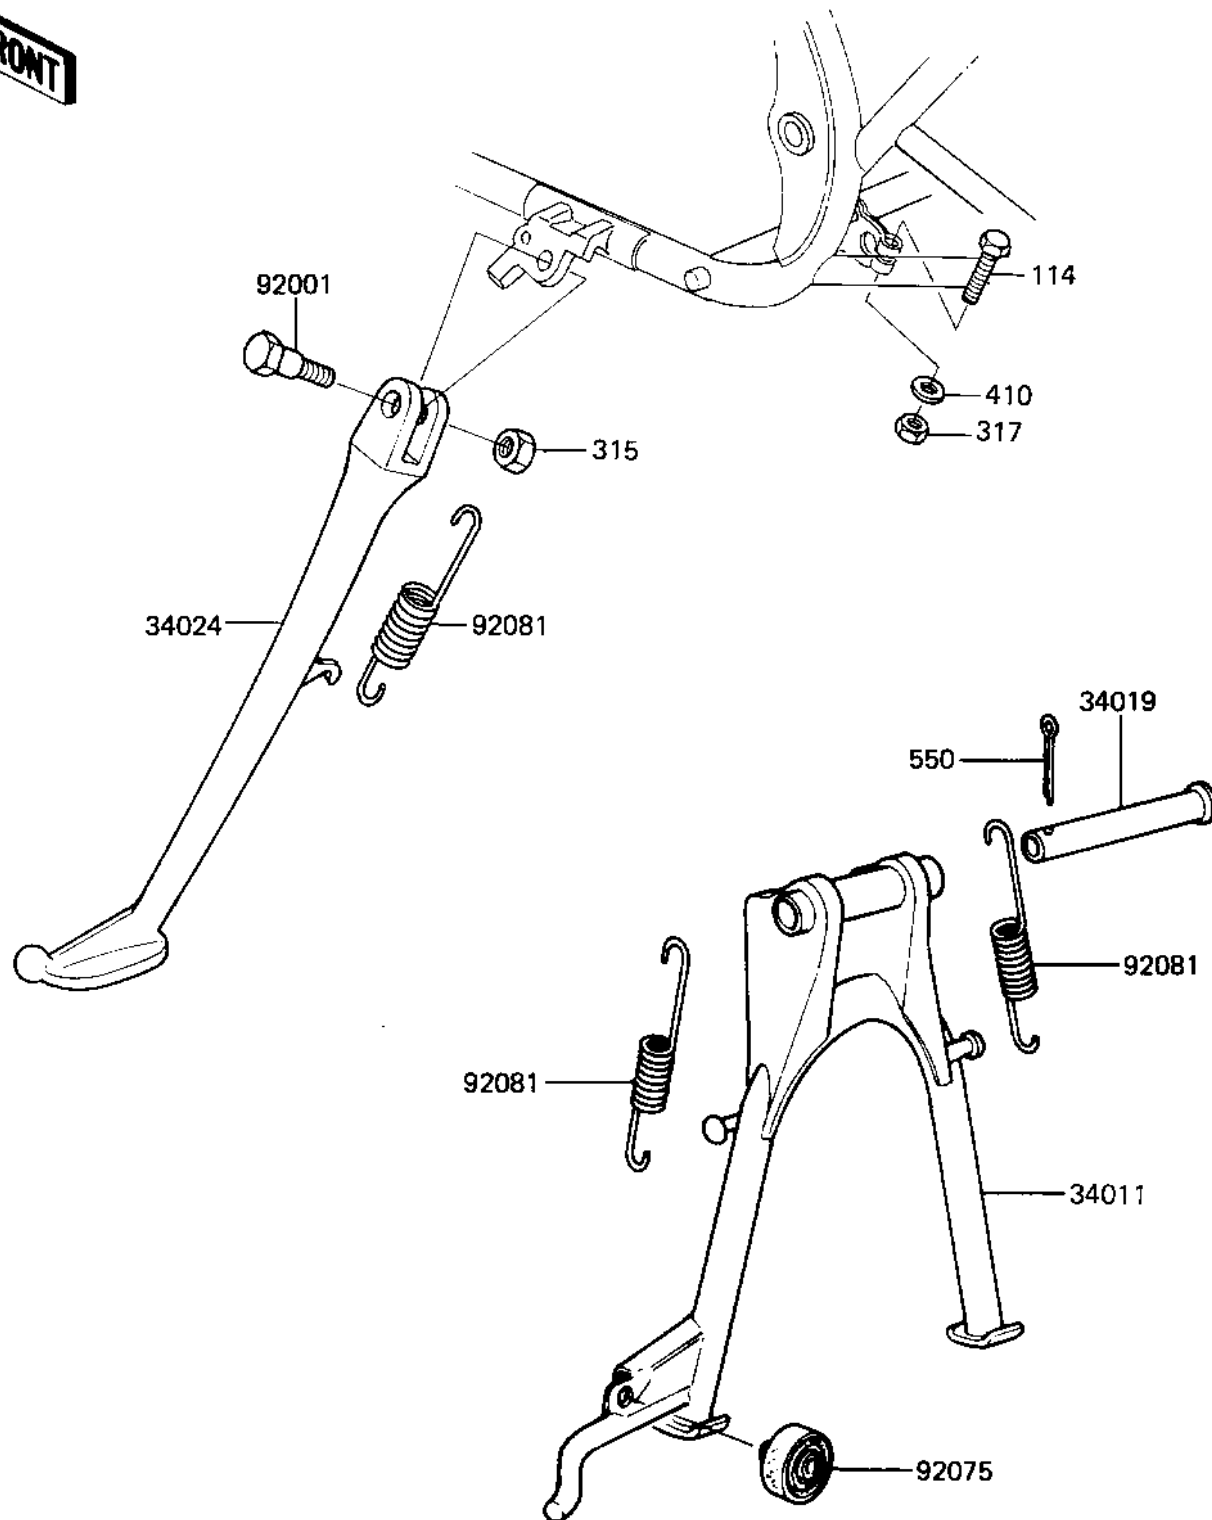

## 1982 KZ440 Sports, Belt PARTS DIAGRAM

STANDS

F2190-0060

## 1982 KZ440 Sports, Belt PARTS LIST

### STANDS

ITEM NAME	PART NUMBER	QUANTITY
STAND-MAIN (Ref # 34011)	34011-1040	1
SHAFT,MAIN STAND (Ref # 34019)	34019-015	1
STAND-SIDE (Ref # 34024)	34024-1091	1
BOLT, SIDE STAND FIT (Ref # 92001)	92003-157	1
DAMPER RUBB MAIN STAD (Ref # 92075)	92075-015	1
SPRING,SIDE STAND (Ref # 92081)	34025-005	1
BOLT,8X40 (Ref # 114)	115G0840	1
NUT 10MM (Ref # 315)	315B1000	1
NUT,8M/M (Ref # 317)	317B0800	1
WASHER PLAIN 8MM (Ref # 410)	410B0800	1
PIN COTTER 3.0X30 (Ref # 550)	550D3030	1