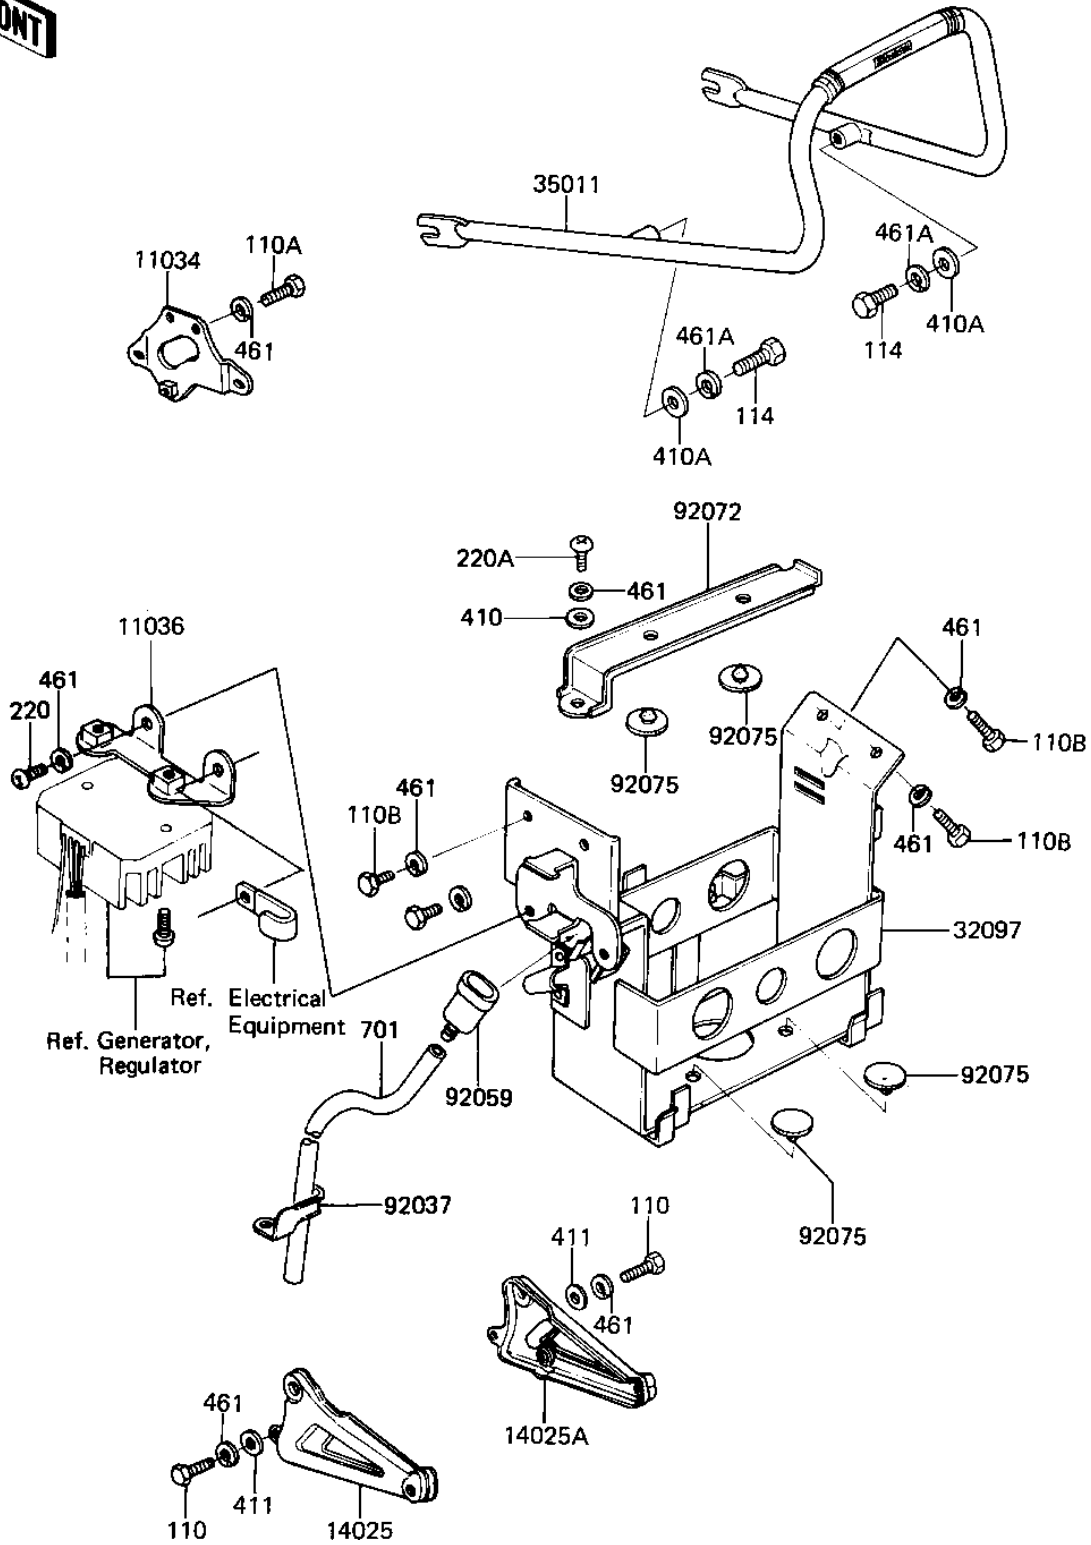

1982 KZ440 Sports, Belt PARTS DIAGRAM

BATTERY CASE

F2132-0053

1982 KZ440 Sports, Belt PARTS LIST

BATTERY CASE

ITEM NAME	PART NUMBER	QUANTITY
BRACKET,IGNITION COIL (Ref # 11034)	11034-1938	1
BRACKET-A,REGULATOR (Ref # 11036)	11036-1105	1
COVER,MUFFLER STAY,LH (Ref # 14025)	14025-1479	1
COVER,MUFFLER STAY,RH (Ref # 14025A)	14025-1480	1
CASE-BATTERY (Ref # 32097)	32097-1041	1
STAY,RR (Ref # 35011)	35011-1116	1
CLAMP,BREATHER TUBE (Ref # 92037)	92037-1246	1
CONNECTOR PIPE (Ref # 92059)	92059-101	1
BAND,BATTERY (Ref # 92072)	92072-1034	1
DAMPER,BATTERY CASE (Ref # 92075)	92075-261	1
BOLT-UPSET,6X12 (Ref # 110)	112G0612	1
BOLT-UPSET 6X14 (Ref # 110A)	112B0614	1
BOLT-UPSET,6X16 (Ref # 110B)	112G0616	1
BOLT-SMALL-UPSET,8X16 (Ref # 114)	115G0816	1
SCREW PAN HEAD 6X12 (Ref # 220)	220B0612	1
SCREW PAN HEAD 6X14 (Ref # 220A)	220B0614	1
WASHER PLAIN 6MM (Ref # 410)	410B0600	1
WASHER PLAIN 8MM (Ref # 410A)	410B0800	1
WASHER PLAIN 6MM (Ref # 411)	411B0600	1
WASHER SPRING 6MM (Ref # 461)	461F0600	1
WASHER SPRING 8MM (Ref # 461A)	461F0800	1
TUBE-PVC,6X360 (Ref # 701)	701Q06360	1