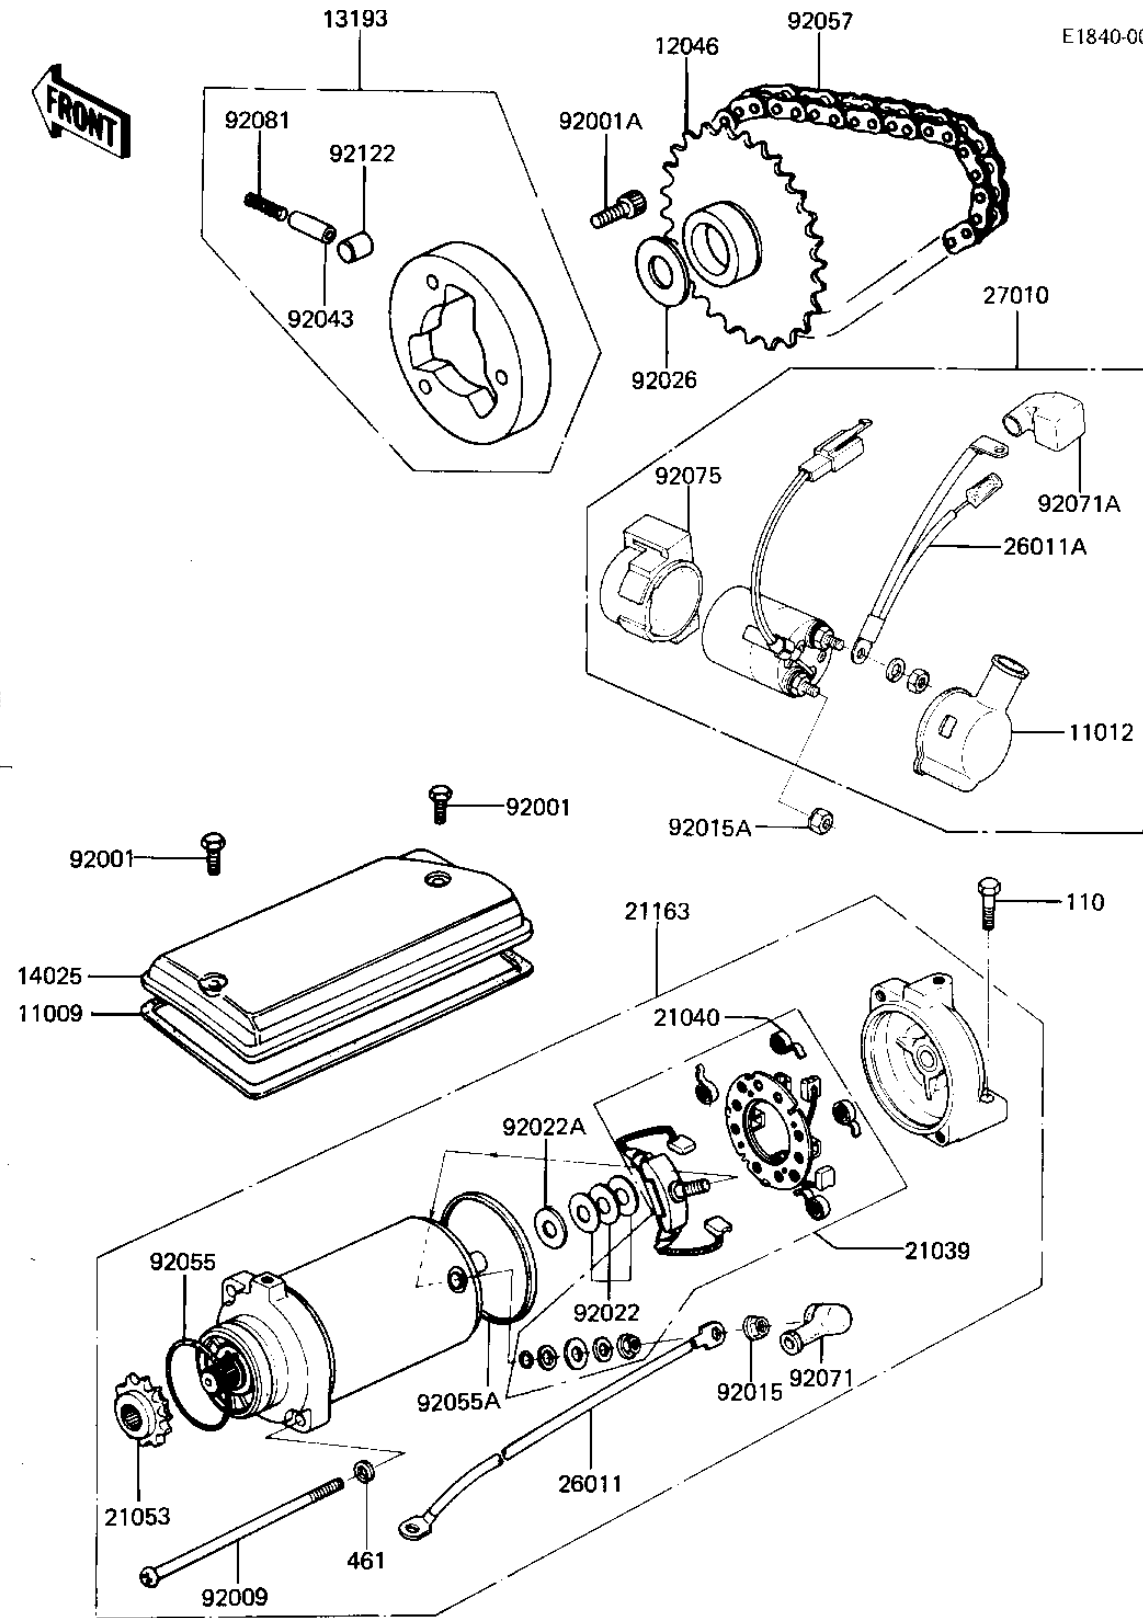

## 1982 KZ440 Sports, Belt PARTS DIAGRAM

STARTER MOTOR/STARTER CLUTCH

E1840-0022

## 1982 KZ440 Sports, Belt PARTS LIST

STARTER MOTOR/STARTER CLUTCH

ITEM NAME	PART NUMBER	QUANTITY
GASKET,STARTER COVER (Ref # 11009)	11009-1006	1
COVER MAGNETIC SWITCH (Ref # 11012)	21141-004	1
SPROCKET,ONWAY CLUTCH (Ref # 12046)	12046-1030	1
CLUTCH ASSY,STARTER (Ref # 13193)	13193-1001	1
COVER,STARTER (Ref # 14025)	14025-1284	1
BRUSH SET,CARBON (Ref # 21039)	21039-1005	1
SPRING,CARBON BRUSH (Ref # 21040)	21040-1002	1
SPROCKET STARTNG MOT (Ref # 21053)	21053-002	1
MOTOR ASSY,STARTER (Ref # 21163)	21163-1011	1
WIRE STRTER MOT LEAD (Ref # 26011)	26010-035	1
WIRE LEAD MAG SWITCH (Ref # 26011A)	26011-1107	1
SWITCH,MAGNETIC (Ref # 27010)	27010-1068	1
BOLT,6X10 (Ref # 92001)	92001-1151	1
BOLT (Ref # 92001A)	120P0816	1
SCREW,PAN HEAD,6X119 (Ref # 92009)	92009-1097	1
NUT-6MM (Ref # 92015)	92015-1078	1
NUT,LOCK 6MM (Ref # 92015A)	92017-014	1
WASHER,THRUST,0.2T (Ref # 92022)	21025-011	1
WASHER,THRUST,0.8T (Ref # 92022A)	92022-1132	1
SPACER,25X40X1 (Ref # 92026)	92026-1004	1
PIN (Ref # 92043)	92043-087	1
"O" RING,42.8MM (Ref # 92055)	21027-005	1
"O" RING,STARTER MOTR (Ref # 92055A)	92055-1086	1
CHAIN,DYNAMO (Ref # 92057)	92057-1009	1
CAP,STARTING MOTOR (Ref # 92071)	21017-020	1
CAP,MAG SWTCH TERMNL (Ref # 92071A)	21017-021	1
DAMPER MAG SWITCH SHK (Ref # 92075)	21064-002	1
SPRING (Ref # 92081)	92081-110	1
ROLLER (Ref # 92122)	92122-004	1

## 1982 KZ440 Sports, Belt PARTS LIST

STARTER MOTOR/STARTER CLUTCH

ITEM NAME	PART NUMBER	QUANTITY
BOLT-UPSET (Ref # 110)	112G0625	1
WASHER SPRING 6MM (Ref # 461)	461F0600	1