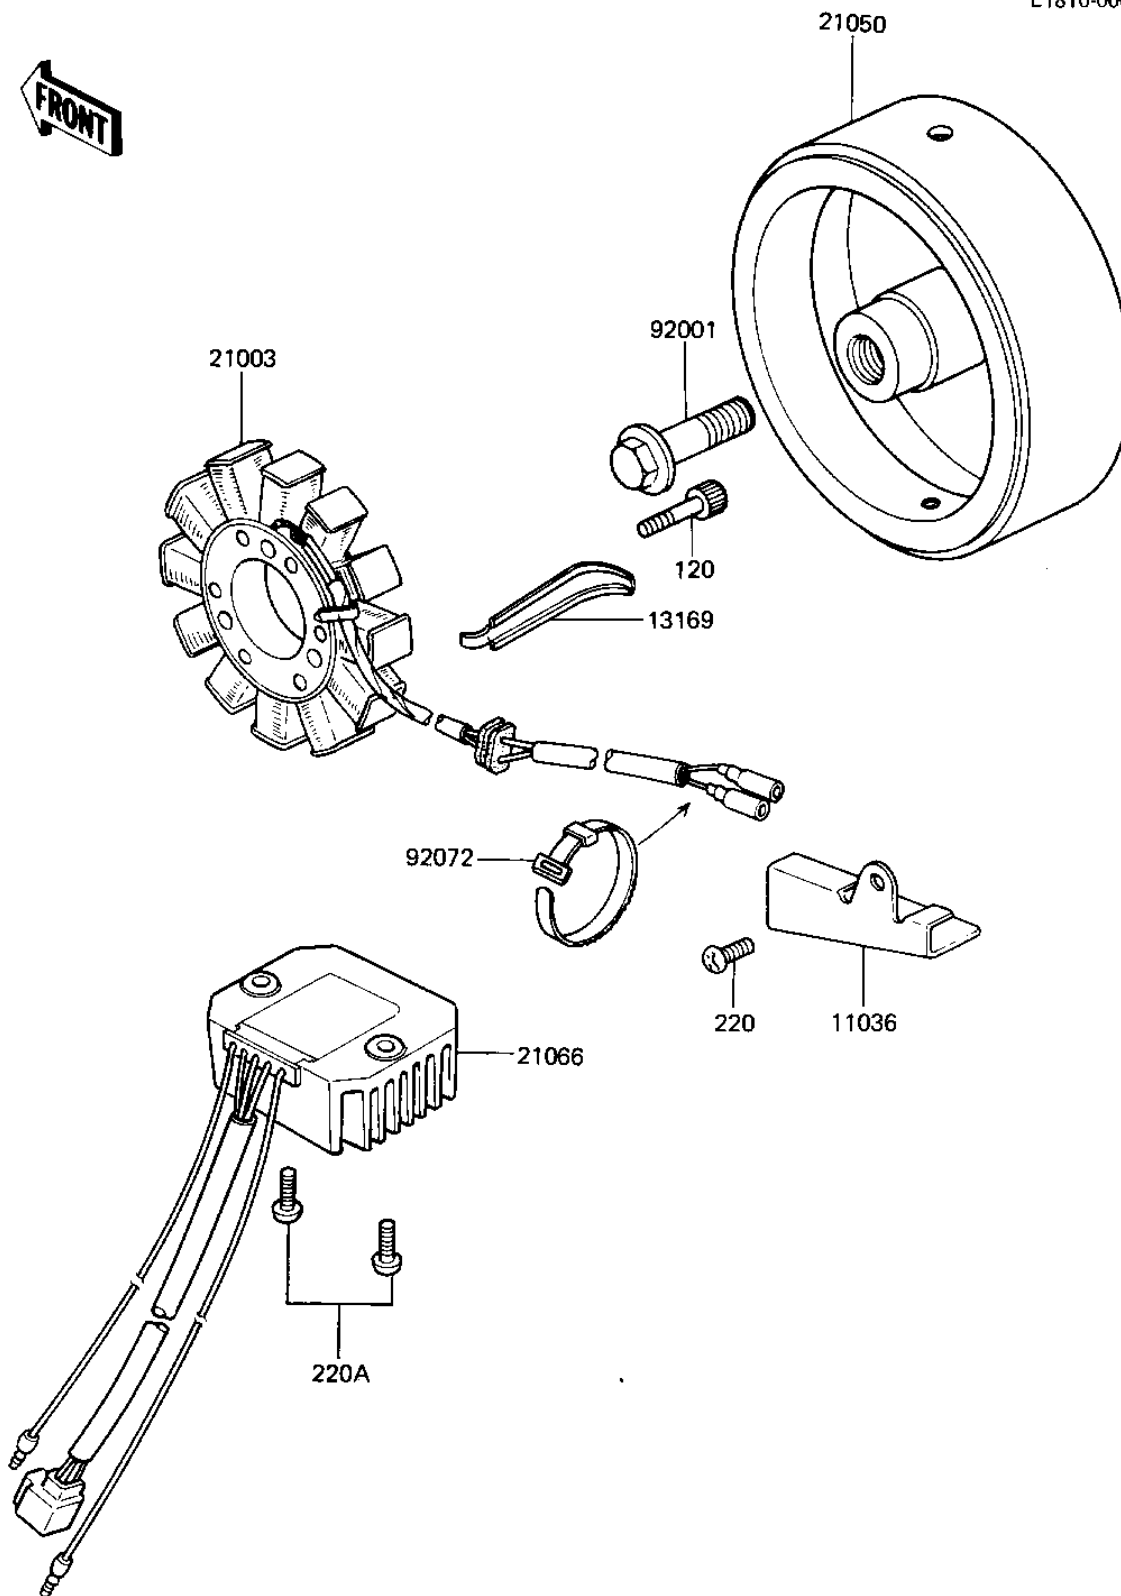

1982 KZ440 Sports, Belt PARTS DIAGRAM

GENERATOR/REGULATOR

E1810-0002

1982 KZ440 Sports, Belt PARTS LIST

GENERATOR/REGULATOR

ITEM NAME	PART NUMBER	QUANTITY
BRACKET-A,LEAD CLAMP (Ref # 11036)	11036-1184	1
PLATE,LEAD CLAMP (Ref # 13169)	13169-1008	1
STATOR.ASSY,GENERATER (Ref # 21003)	21003-1009	1
FLYWHEEL (Ref # 21050)	21050-1004	1
REGULATOR,VOLTAGE (Ref # 21066)	21066-1014	1
BOLT,10X40 (Ref # 92001)	92002-1303	1
BAND,SHORT (Ref # 92072)	92072-030	1
BOLT,ALLEN,6X28 (Ref # 120)	120P0628	1
SCREW PAN HEAD 6X10 (Ref # 220)	220B0610	1
SCREW PAN HEAD 6X14 (Ref # 220A)	220B0614	1