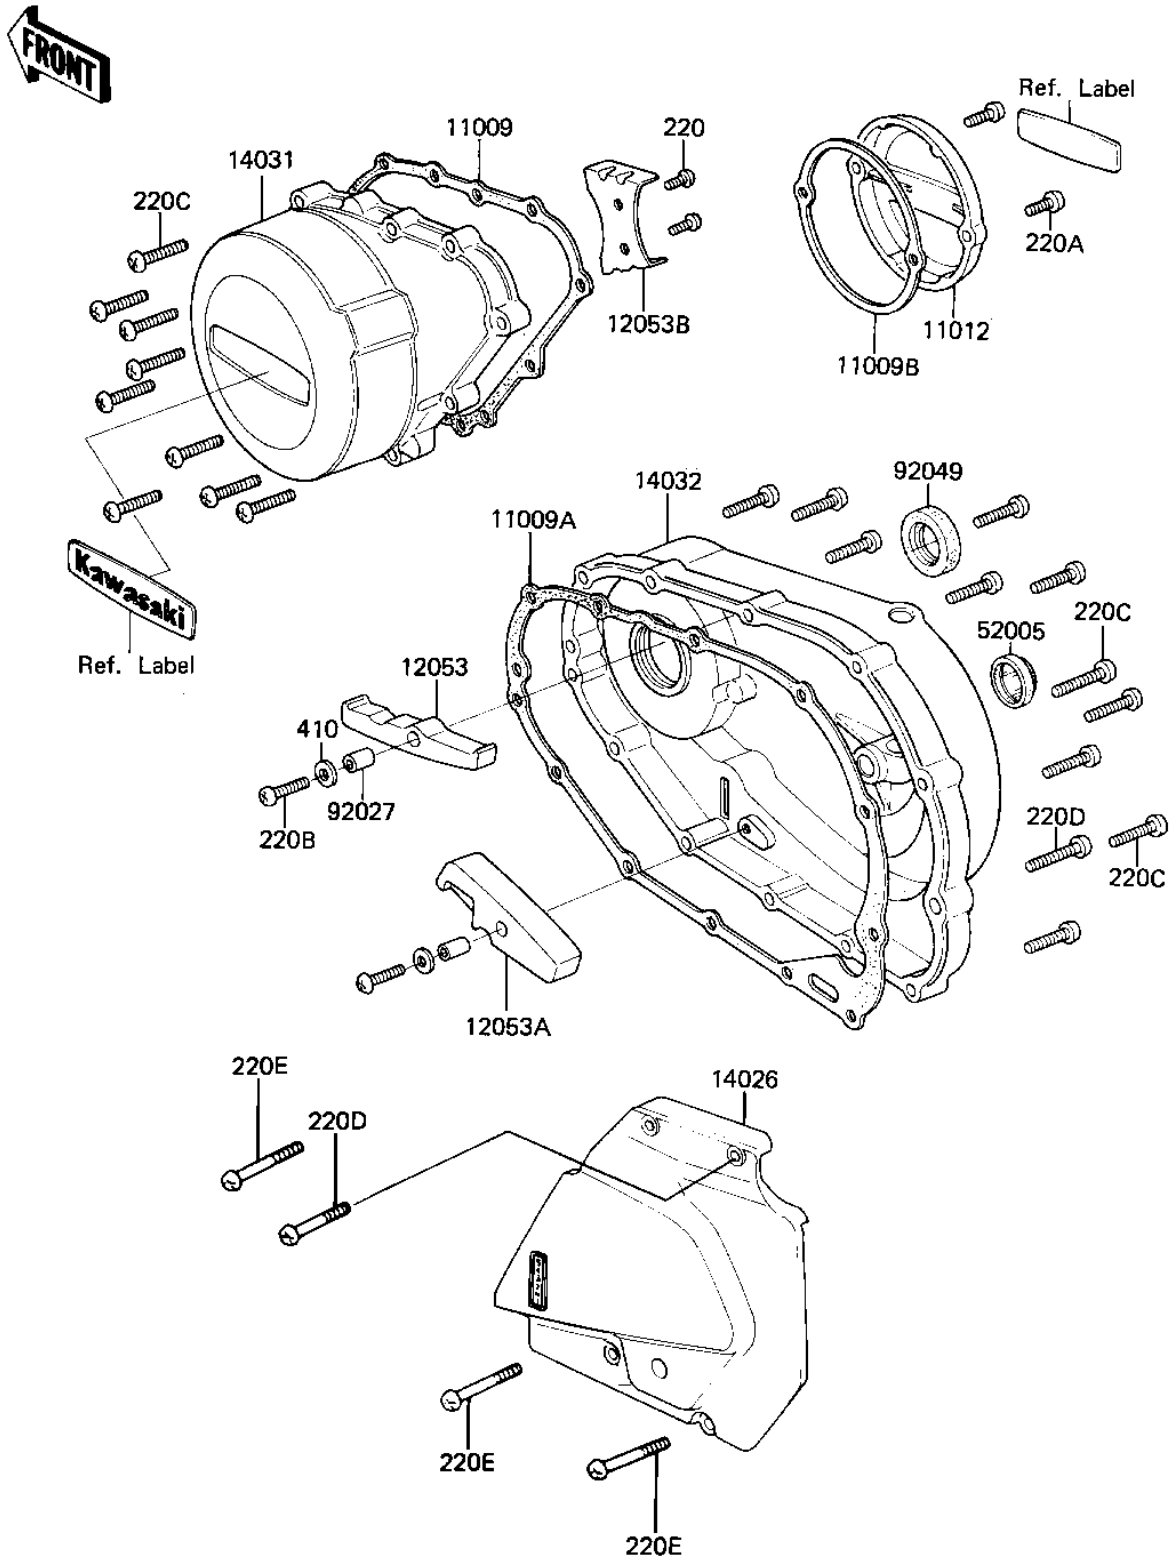

## 1982 KZ440 Sports, Belt PARTS DIAGRAM

ENGINE COVERS

E1431-0054

## 1982 KZ440 Sports, Belt PARTS LIST

### ENGINE COVERS

ITEM NAME	PART NUMBER	QUANTITY
GASKET,GENERATER COV. (Ref # 11009)	11009-1032	1
GASKET,CLUTCH COVER (Ref # 11009A)	11009-1033	1
GASKET,BREAKER COVER (Ref # 11009B)	14050-010	1
CAP,PULSING COIL (Ref # 11012)	11012-1224	1
GUIDE,PRIMARY CHAIN (Ref # 10253)	12053-1004	1
GUIDE,PRIMARY CHAIN (Ref # 12053A)	12053-1005	1
GUIDE,CHAIN (Ref # 12053B)	12053-1014	1
COVER-CHAIN,BUFF FINI (Ref # 14026)	14026-1050	1
COVER-GENERATOR,BUFF (Ref # 14031)	14031-1083	1
COVER-CLUTCH (Ref # 14032)	14032-1056	1
GAUGE,OIL LEVEL (Ref # 52005)	52005-1009	1
COLLAR,8X15 (Ref # 92027)	92027-1079	1
OIL SEAL,R.H CRNKSFT (Ref # 92049)	92050-065	1
SCREW PAN HEAD 5X8 (Ref # 220)	220B0508	1
SCREW PAN HEAD 6X18 (Ref # 220A)	220B0618	1
SCREW PAN HEAD 6X25 (Ref # 220B)	220B0625	1
SCREW PAN HEAD 6X30 (Ref # 220C)	220B0630	1
SCREW PAN HEAD 6X40 (Ref # 220D)	220B0640	1
SCREW PAN HEAD 6X50 (Ref # 220E)	220B0650	1
WASHER PLAIN 6MM (Ref # 410)	410B0600	1