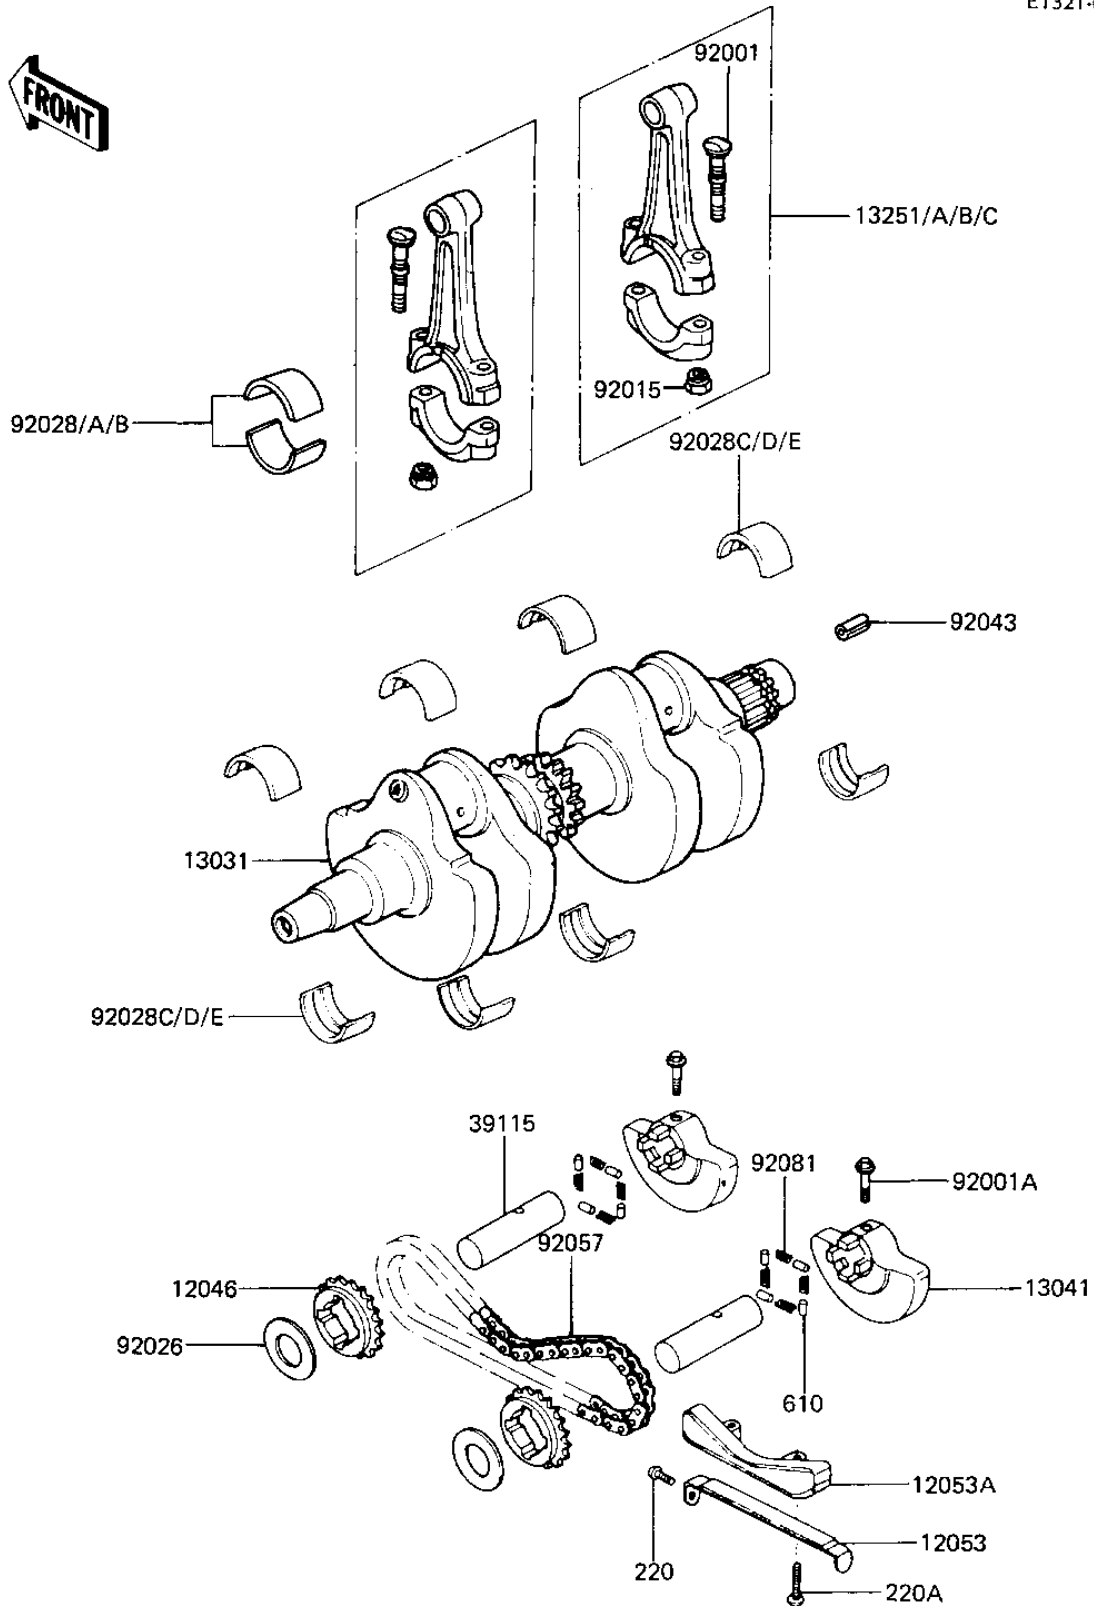

1982 KZ440 Sports, Belt PARTS DIAGRAM

CRANKSHAFT/BALANCER

E1321-0003

1982 KZ440 Sports, Belt PARTS LIST

CRANKSHAFT/BALANCER

ITEM NAME	PART NUMBER	QUANTITY
SPROCKET,BALANCER,21T (Ref # 12046)	12046-1003	1
GUIDE,BALANCER,CHAIN (Ref # 12053)	12053-1003	1
GUIDE-CHAIN,BALANCER (Ref # 12053A)	12053-1051	1
CRANKSHAFT ASSY (Ref # 13031)	13031-1037	1
BALANCER (Ref # 13041)	13041-1002	1
CONNECTING ROD ASSY,J (Ref # 13251)	13251-1008-JJ	4
SHAFT,IDLER,BALANCER (Ref # 39115)	39115-1002	1
BOLT,CONNECTING ROD,8 (Ref # 92001)	92001-1887	1
BOLT,6X32 (Ref # 92001A)	92003-229	1
NUT,FLANGED,8MM (Ref # 92015)	92015-1311	1
SPACER,20,3X40X1 (Ref # 92026)	92026-1003	1
BUSHING,CONNECTNG ROD (Ref # 92028)	92028-1097	1
BUSHING,CONNECTNG ROD (Ref # 92028A)	92028-1098	1
BUSHING,CONNECTNG ROD (Ref # 92028B)	92028-1099	1
BUSHING,CRANKSHAFT (Ref # 92028C)	92028-1100	1
BUSHING,CRANKSHAFT (Ref # 92028D)	92028-1101	1
BUSHING,CRANKSHAFT (Ref # 92028E)	92028-1102	1
PIN-SPRING,4X8 (Ref # 92043)	555A0408	1
CHAIN,BALANCER (Ref # 92057)	92057-1007	1
SPRING,BALANCER (Ref # 92081)	92081-135	1
SCREW PAN HEAD 6X8 (Ref # 220)	220B0608	1
SCREW PAN HEAD 6X30 (Ref # 220A)	220B0630	1
PIN DOWEL 4X8 (Ref # 610)	610A0408	1