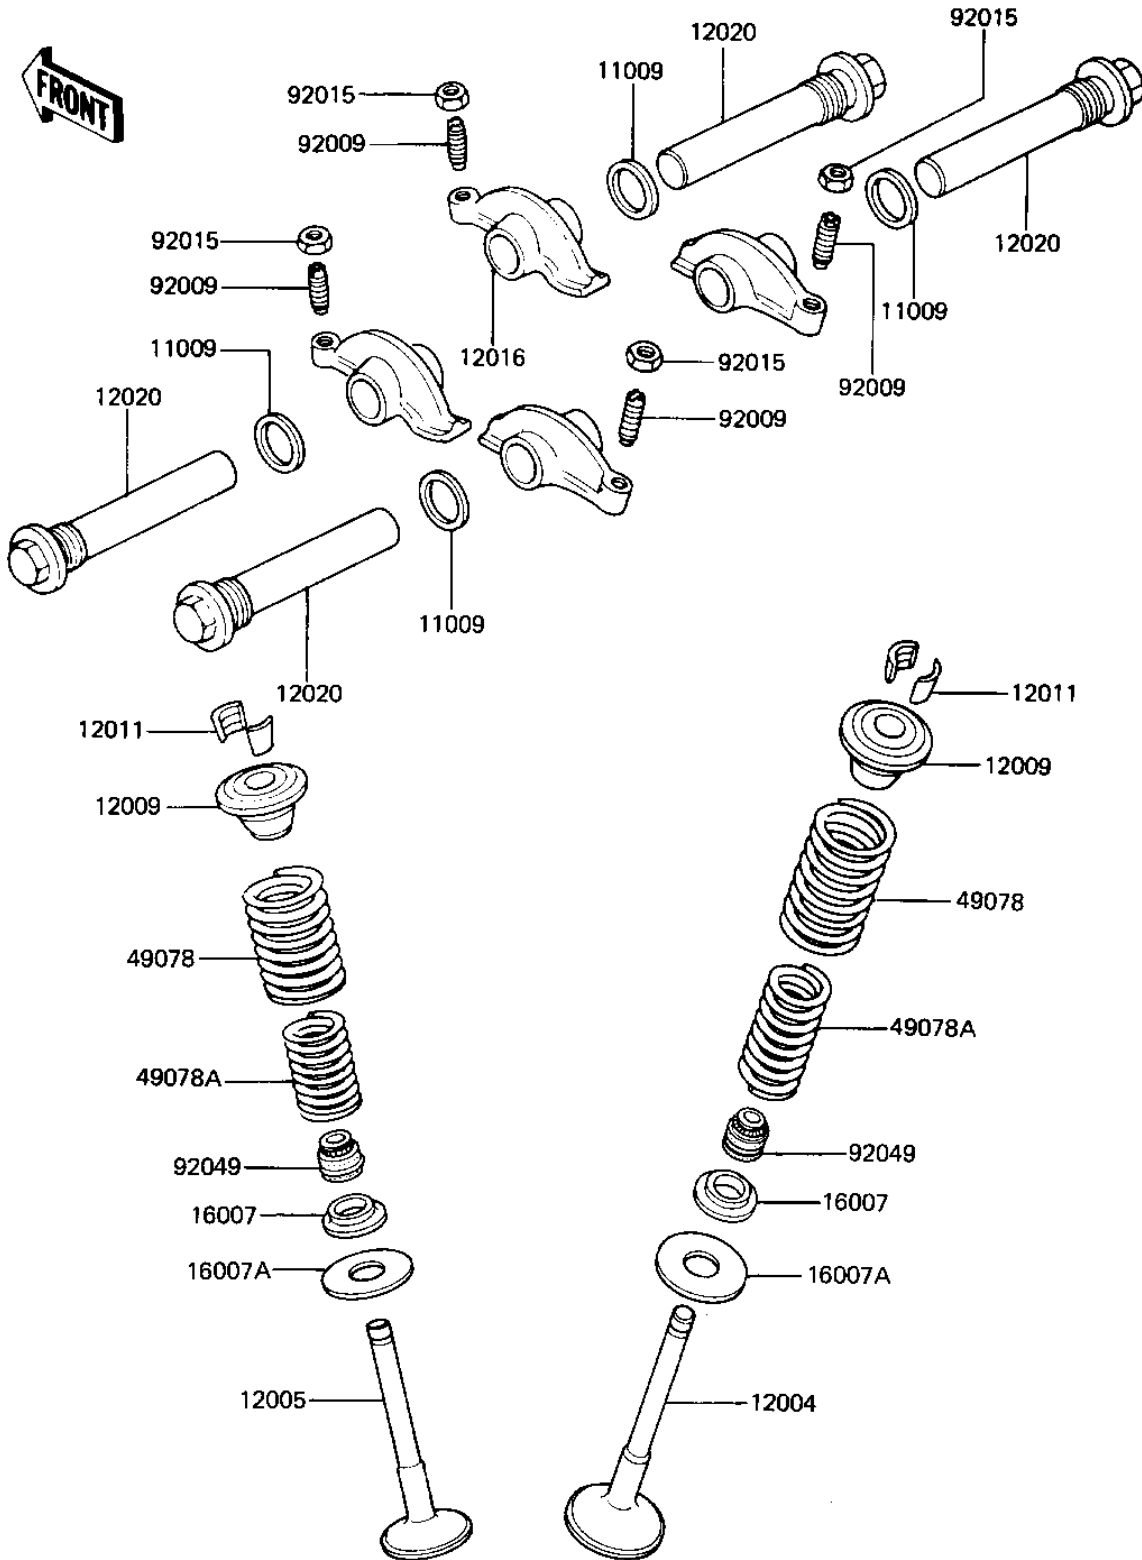

1982 KZ440 Sports, Belt PARTS DIAGRAM

ROCKER ARMS/VALVES

E1210-0013

1982 KZ440 Sports, Belt PARTS LIST

ROCKER ARMS/VALVES

ITEM NAME	PART NUMBER	QUANTITY
GASKET,16X19.7X1.5 (Ref # 11009)	11009-1106	1
VALVE,INTAKE (Ref # 12004)	12004-1008	1
VALVE,EXHAUST (Ref # 12005)	12005-1007	1
RETAINER,VALVE SPRING (Ref # 12009)	12009-006	1
SPLIT KEEPER (Ref # 12011)	12011-004	1
ARM,ROCKER (Ref # 12016)	12016-1001	1
SHAFT,ROCKER (Ref # 12020)	12020-1001	1
SEAT-SPRING,INNER (Ref # 16007)	16007-1045	1
SEAT-SPRING,OUTER (Ref # 16007A)	16007-1046	1
SPRING,OUTER VALVE (Ref # 49078)	12007-013	1
SPRING,INNER VALVE (Ref # 49078A)	12007-014	1
SCREW,ADJUSTING (Ref # 92009)	92009-1032	1
NUT,ROCKER ARM FITTNG (Ref # 92015)	92016-061	1
OIL SEAL,RV37129.5 (Ref # 92049)	92049-016	1