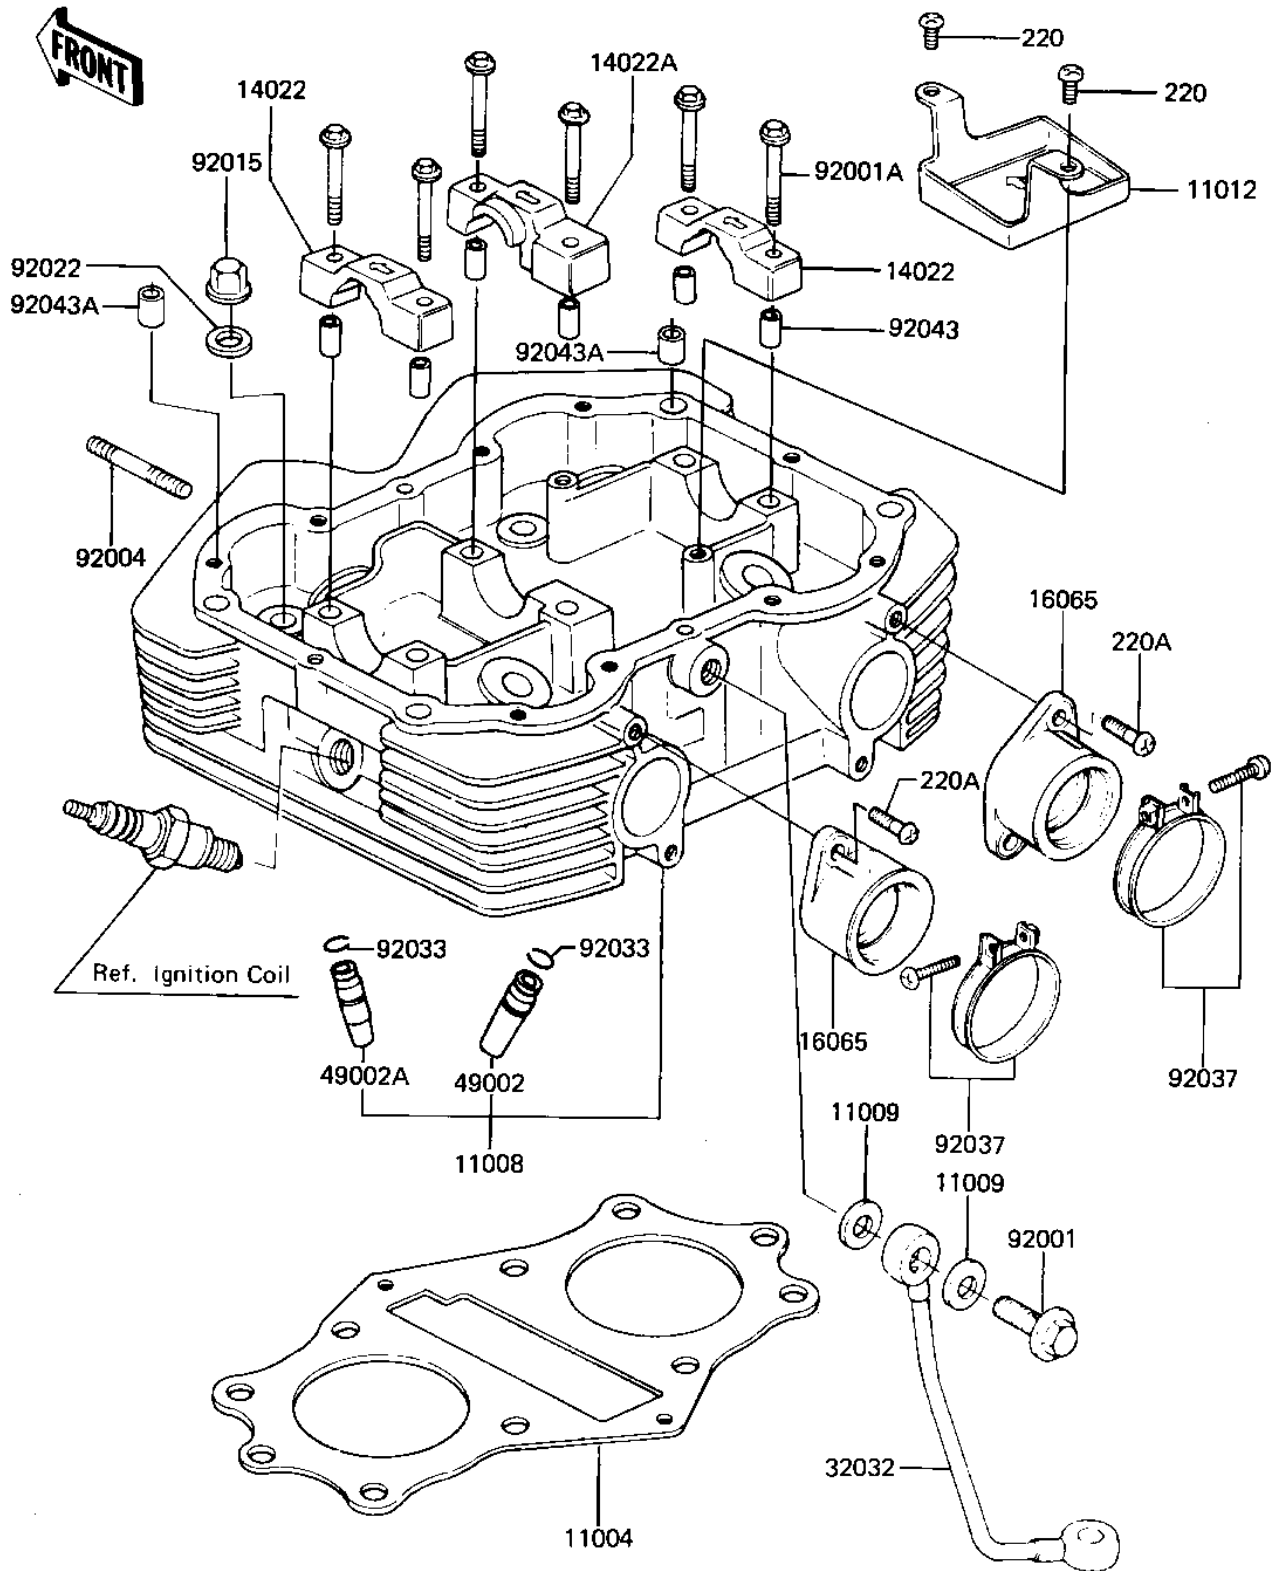

## 1982 KZ440 Sports, Belt PARTS DIAGRAM

CYLINDER HEAD

E1111-0055

## 1982 KZ440 Sports, Belt PARTS LIST

### CYLINDER HEAD

ITEM NAME	PART NUMBER	QUANTITY
GASKET,CYLINDER HEAD (Ref # 11004)	11004-1020	1
HEAD-COMP-CYLINDER,SI (Ref # 11008)	11008-1043	1
GASKET,10X14.5X1.5 (Ref # 11009)	11009-1105	1
CAP,CYLINDER HEAD OIL (Ref # 11012)	11012-1027	1
CAP,BRG,HEAD,L.H&R.H (Ref # 14022)	14022-1002	1
CAP,BRG.HEAD,CENTER (Ref # 14022A)	14022-1003	1
HOLDER,CARBURETOR (Ref # 16065)	16065-1027	1
PIPE,OIL (Ref # 32032)	32032-1084	1
GUIDE,INLET VALVE (Ref # 49002)	12013-009	1
GUIDE,EXHAUST VALVE (Ref # 49002A)	49002-1002	1
BOLT,BANJO,10X25 (Ref # 92001)	92001-1017	1
BOLT,FLANGED,6X38 (Ref # 92001A)	92001-1105	1
STUD,6X46 (Ref # 92004)	92004-049	1
NUT,CYLINDER HEAD (Ref # 92015)	92015-076	1
WASHER,10.5X22X1.6 (Ref # 92022)	92022-1005	1
CIRCLIP-VALVE (Ref # 92033)	92036-023	1
CLAMP,53M/M (Ref # 92037)	92037-201	1
PIN-DOWEL (Ref # 92043)	92042-007	1
PIN,DOWEL,10X8.2X14 (Ref # 92043A)	92043-1037	1
SCREW PAN HEAD 6X10 (Ref # 220)	220B0610	1
SCREW PAN HEAD 6X16 (Ref # 220A)	220B0616	1