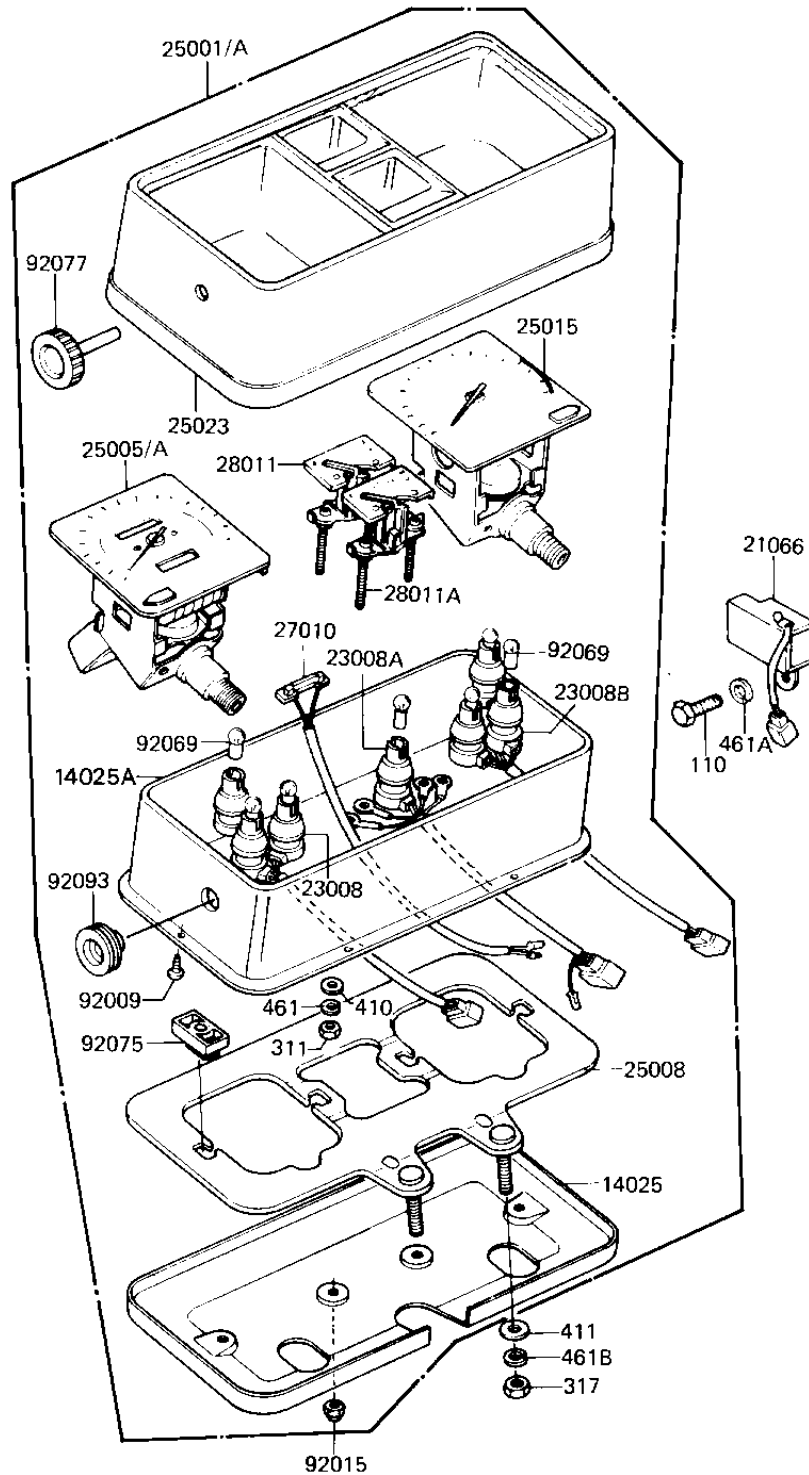

1982 KZ1300 Standard PARTS DIAGRAM

METERS

F2530-0135

1982 KZ1300 Standard PARTS LIST

METERS

ITEM NAME	PART NUMBER	QUANTITY
COVER,METER,LOWER (Ref # 14025)	14025-1098	1
COVER,METER CASE (Ref # 14025A)	14025-1805	1
REGULATOR,VOLTAGE (Ref # 21066)	21066-1006	1
SOCKET-ASSY,SPEEDOMET (Ref # 23008)	23008-1132	1
SOCKET-ASSY,FUEL METE (Ref # 23008A)	23008-1133	1
SOCKET-ASSY,TACHOMETE (Ref # 23008B)	23008-1134	1
METER-ASSY,MPH (Ref # 25001)	25001-1296	1
METER-ASSY,KPHX1000RPM (Canada (Ref # 25001A)	25001-1297	1
SPEEDOMETER UNIT,KPH (Canada) (Ref # 25005)	25005-1051	1
SPEEDOMETER UNIT,MPH (Ref # 25005A)	25005-1069	1
BRACKET,METER (Ref # 25008)	25008-1015	1
TACHOMETER UNIT (Ref # 25015)	25015-1037	1
COVER,METER,UPPER (Ref # 25023)	25023-1010	1
SENSOR,DISTANCE (Ref # 27010)	27010-1032	1
METER,FUEL (Ref # 28011)	28011-1003	1
METER,TEMPERATURE (Ref # 28011A)	28011-1007	1
SCREW,TAPPING (Ref # 92009)	92008-012	1
NUT-CAP,5MM (Ref # 92015)	322C0500	1
BULB,12V3.4W (Ref # 92069)	92069-1007	1
DAMPER,METER BRACKET (Ref # 92075)	92075-1140	1
KNOB,TRIP (Ref # 92077)	92077-1008	1
SEAL,TRIP KNOB (Ref # 92093)	92093-1029	1
BOLT-UPSET,6X12 (Ref # 110)	112G0612	1
NUT,4MM (Ref # 311)	311B0400	1
NUT,8M/M (Ref # 317)	317B0800	1
WASHER PLAIN 4MM (Ref # 410)	410B0400	1
WASHER PLAIN 8MM (Ref # 411)	411B0800	1
WASHER SPRING 4MM (Ref # 461)	461F0400	1
WASHER SPRING 6MM (Ref # 461A)	461F0600	1

1982 KZ1300 Standard PARTS LIST

METERS

ITEM NAME	PART NUMBER	QUANTITY
WASHER SPRING 8MM (Ref # 461B)	461F0800	1