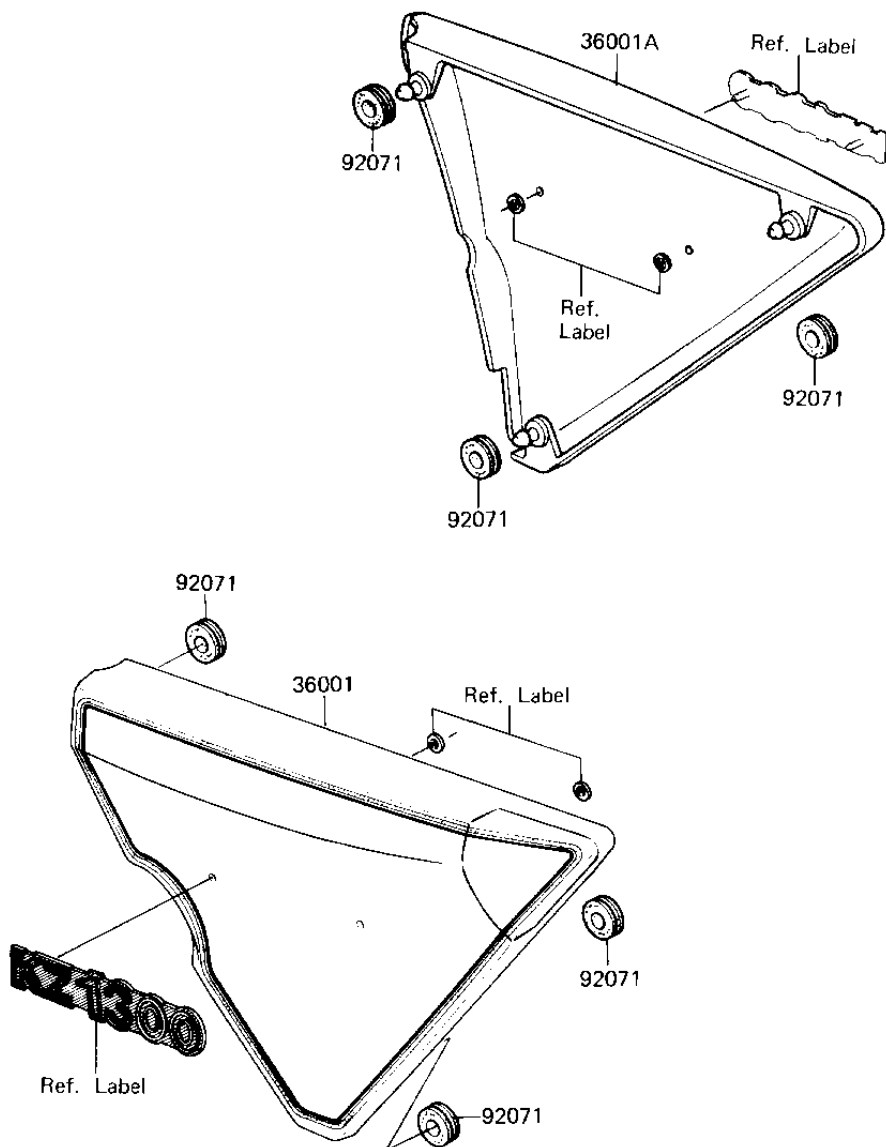

1982 KZ1300 Standard PARTS DIAGRAM

SIDE COVERS

F2610-0124

1982 KZ1300 Standard PARTS LIST

SIDE COVERS

ITEM NAME	PART NUMBER	QUANTITY
COVER-SIDE,LH,EBONY (Ref # 36001)	36001-5061-H8	1
COVER-SIDE,RH,EBONY (Ref # 36001A)	36001-5062-H8	1
GROMMET (Ref # 92071)	92071-056	1