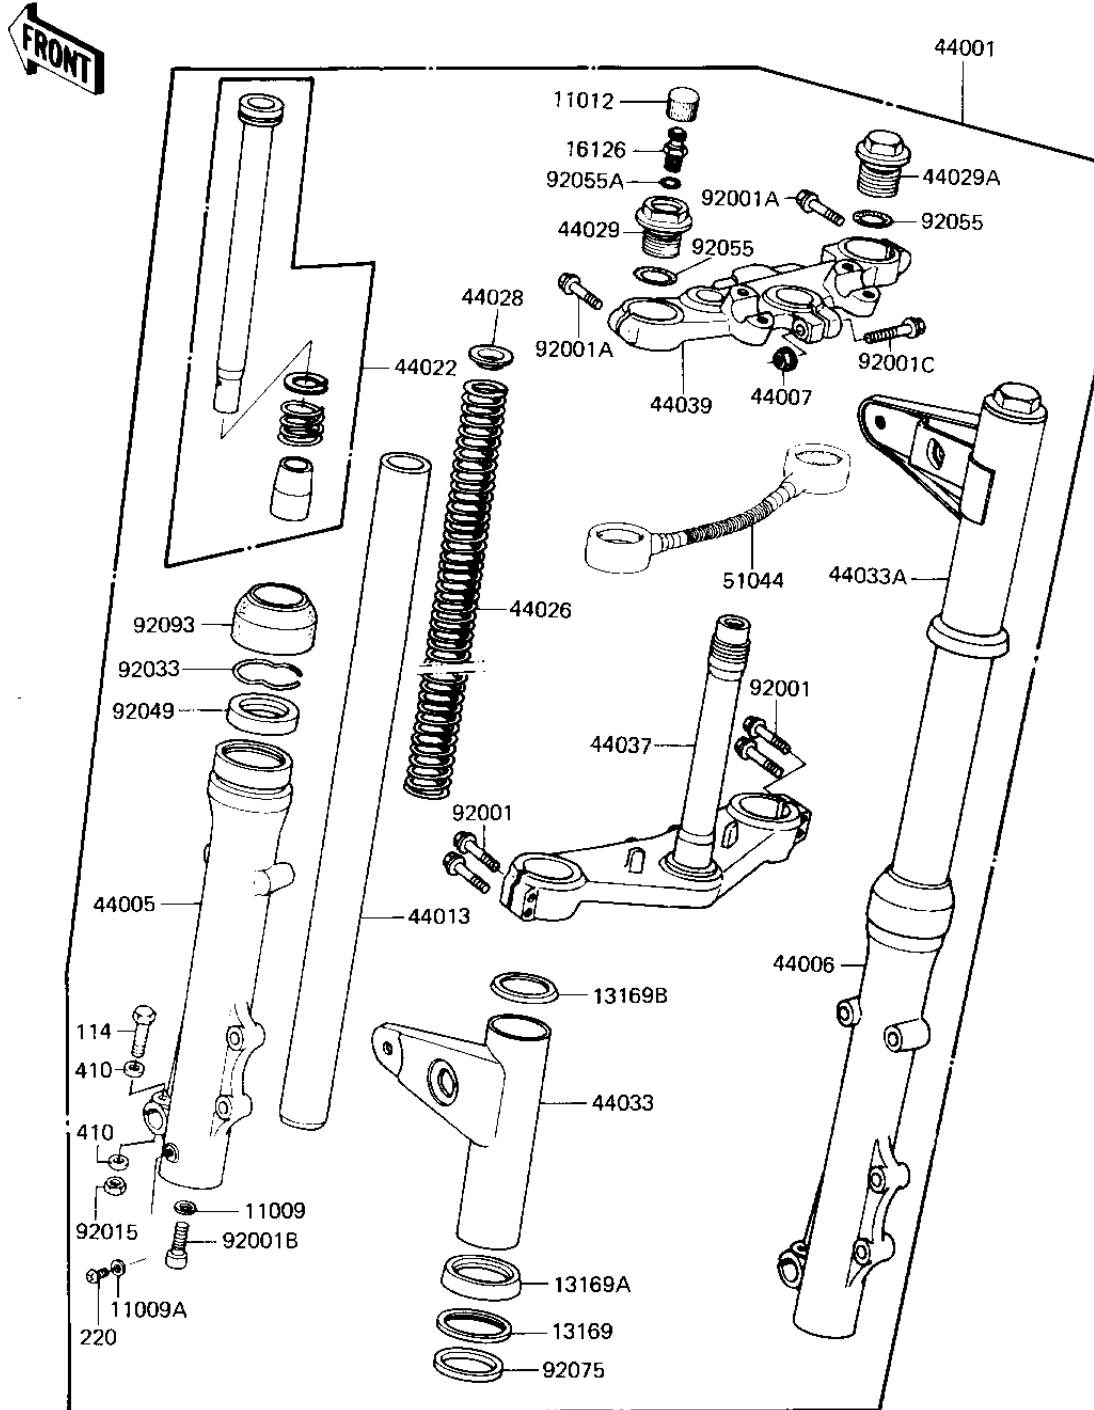

1982 KZ1300 Standard PARTS DIAGRAM

FRONT FORK

F2340-0113

1982 KZ1300 Standard PARTS LIST

FRONT FORK

| ITEM NAME | PART NUMBER | QUANTITY |
|--------------------------------------|-------------|----------|
| GASKET,FORK CYLINDER (Ref # 11009) | 11009-1127 | 1 |
| GASKET FORK DRAIN PLG (Ref # 11009A) | 44045-002 | 1 |
| CAP,AIR VALVE (Ref # 11012) | 11012-1241 | 1 |
| GUIDE,FORK COVER DMPE (Ref # 13169) | 13169-1154 | 1 |
| GUIDE,FORK COVER,LOWE (Ref # 13169A) | 13169-1163 | 1 |
| GUIDE,FORK COVER,UPER (Ref # 13169B) | 13169-1164 | 1 |
| VALVE AIR (Ref # 16126) | 16126-1052 | 1 |
| FORK-FRONT (Ref # 44001) | 44001-1267 | 1 |
| TUBE,LH,FORK OUTER (Ref # 44005) | 44005-1043 | 1 |
| TUBE,RH,FORK OUTER (Ref # 44006) | 44006-1043 | 1 |
| NUT,8M/M (Ref # 44007) | 44007-1002 | 1 |
| TUBE FORK INNER (Ref # 44013) | 44013-1057 | 1 |
| CYLINDER-FORK (Ref # 44022) | 44022-1029 | 1 |
| SPRING,FORK (Ref # 44026) | 44026-1028 | 1 |
| GUIDE,FORK SPRING (Ref # 44028) | 44028-1003 | 1 |
| CAP FORK TOP RH (Ref # 44029) | 44029-1023 | 1 |
| CAP FORK TOP LH (Ref # 44029A) | 44029-1024 | 1 |
| COVER FORK LH (Ref # 44033) | 44033-1063 | 1 |
| COVER FORK RH (Ref # 44033A) | 44033-1064 | 1 |
| STEM,STEERING (Ref # 44037) | 44037-1016 | 1 |
| HEAD,STEERING STEM (Ref # 44039) | 44039-1013 | 1 |
| HOSE ASSY FRONT FORK (Ref # 51044) | 51044-1005 | 1 |
| BOLT,8X40 (Ref # 92001) | 92001-1188 | 1 |
| BOLT,10X45 (Ref # 92001A) | 92001-1189 | 1 |
| BOLT,FORK CYLINDER (Ref # 92001B) | 92001-1309 | 1 |
| BOLT (Ref # 92001C) | 92001-1639 | 1 |
| NUT,LOCK,8MM (Ref # 92015) | 92015-1124 | 1 |
| CIRCLIP (Ref # 92033) | 92033-1036 | 1 |
| OIL SEAL (Ref # 92049) | 92049-1043 | 1 |