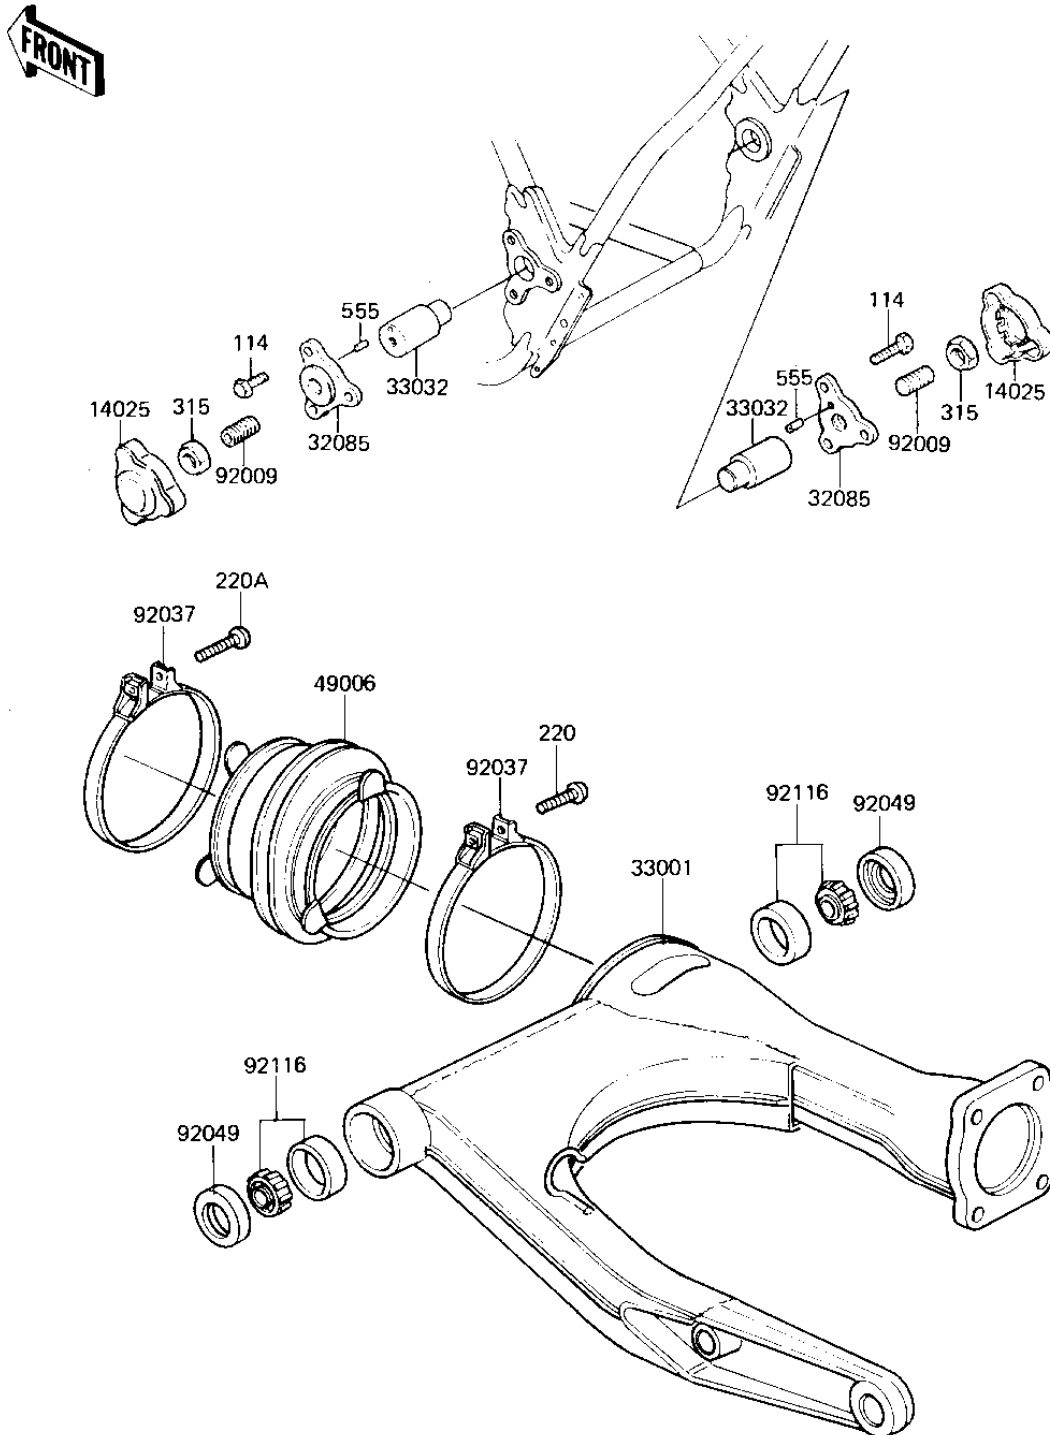

1982 KZ1300 Standard PARTS DIAGRAM

SWING ARM

F2140-0124

1982 KZ1300 Standard PARTS LIST

SWING ARM

| ITEM NAME | PART NUMBER | QUANTITY |
|------------------------------------|-------------|----------|
| COVER,SWING ARM (Ref # 14025) | 14025-1087 | 1 |
| STOPPER,SWING ARM (Ref # 32085) | 32085-1053 | 1 |
| ARM,SWING (Ref # 33001) | 33001-1026 | 1 |
| SHAFT,SWING ARM (Ref # 33032) | 33032-1016 | 1 |
| BOOT,SWING ARM (Ref # 49006) | 49006-1020 | 1 |
| SCREW,14X22 (Ref # 92009) | 92009-1087 | 1 |
| CLAMP,SWING ARM BOOT (Ref # 92037) | 92037-1097 | 1 |
| OIL SEAL,26406 (Ref # 92049) | 92049-1030 | 1 |
| BRG,ROLLER,4T30203E1 (Ref # 92116) | 92116-1001 | 1 |
| SCREW-PAN-CROS (Ref # 220) | 220B0420 | 1 |
| SCREW-PAN-CROS (Ref # 220A) | 220B0430 | 1 |
| NUT 14MM (Ref # 315) | 315B1400 | 1 |
| PIN,SPRING,3X14 (Ref # 555) | 555A0314 | 1 |