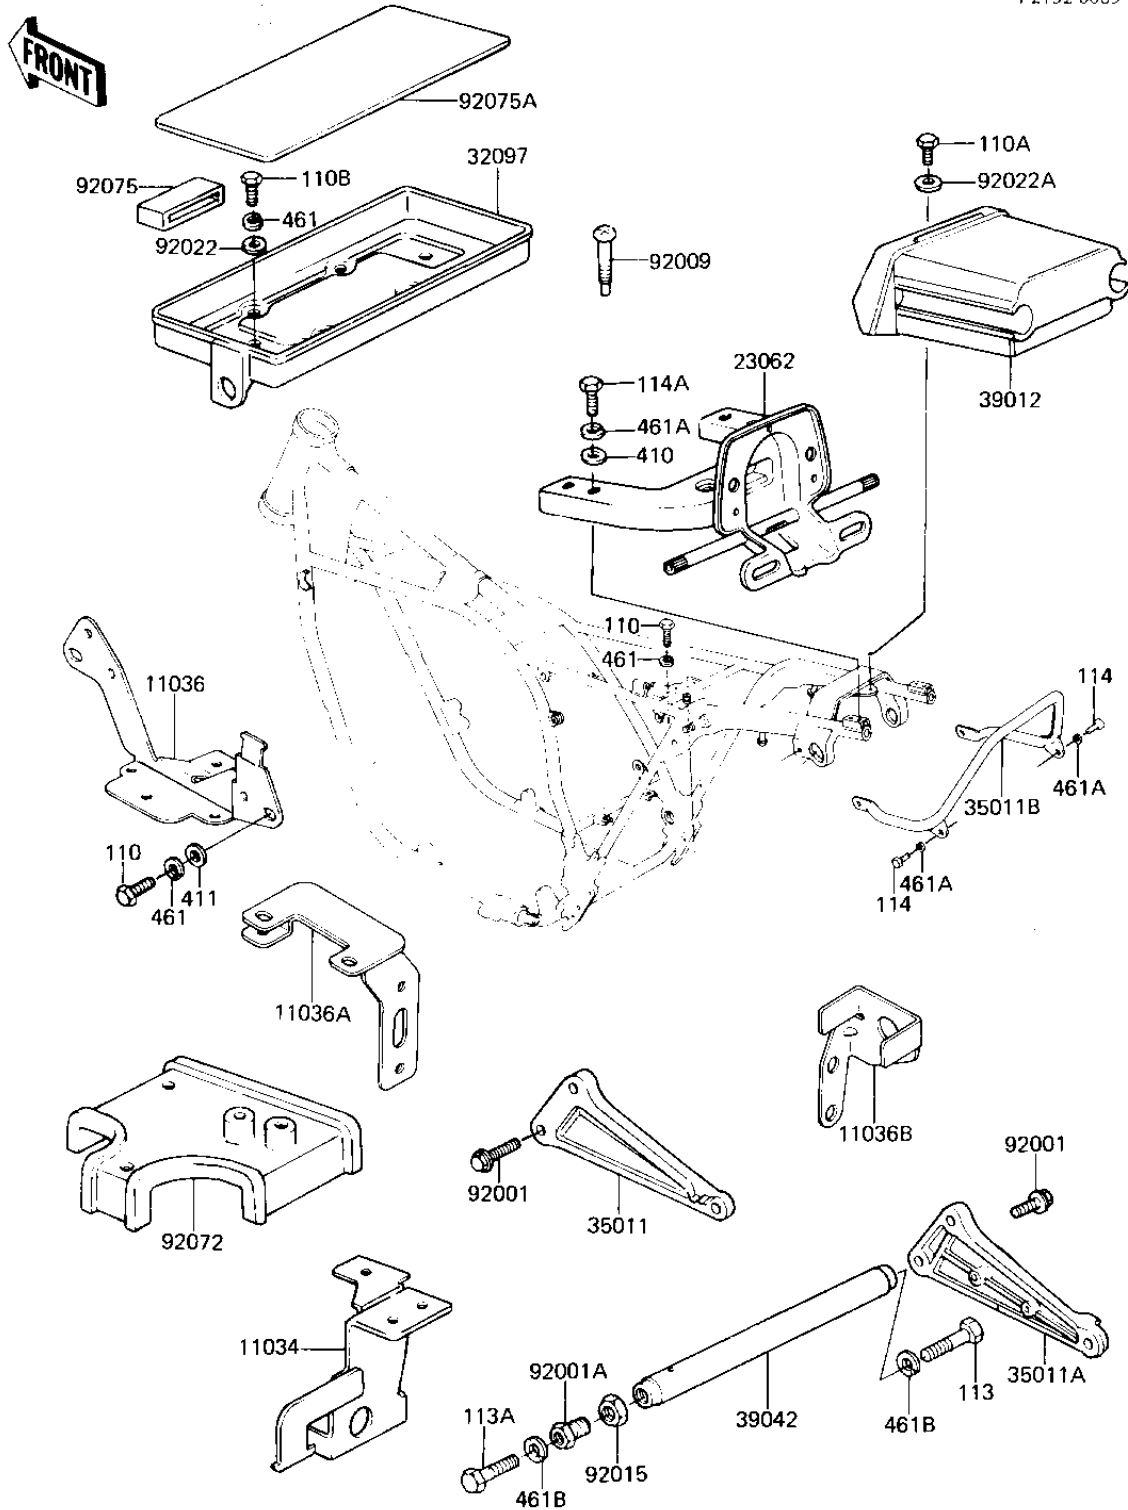

## 1982 KZ1300 Standard PARTS DIAGRAM

BATTERY CASE/ELECTRO BRACKET

F2152-0069

## 1982 KZ1300 Standard PARTS LIST

BATTERY CASE/ELECTRO BRACKET

ITEM NAME	PART NUMBER	QUANTITY
BRACKET,BASE (Ref # 11034)	11034-1316	1
BRACKET,MAIN REGULATO (Ref # 11036)	11036-1478	1
BRACKET,SUB REGULATOR (Ref # 11036A)	11036-1479	1
BRACKET,WARNER (Ref # 11036B)	11036-1480	1
BRACKET,ASSY (Ref # 23062)	23062-1003	1
CASE,BATTERY (Ref # 32097)	32097-1015	1
STAY,MUFFLER,L.H (Ref # 35011)	35011-1019	1
STAY,MUFFLER,R.H (Ref # 35011A)	35011-1020	1
STAY,REAR (Ref # 35011B)	35011-1070	1
CASE,STORAGE (Ref # 39012)	39012-1001	1
CROSSMEMBER (Ref # 39042)	39042-1001	1
BOLT,8X28 (Ref # 92001)	92001-1095	1
BOLT,CROSSMEMBER FITT (Ref # 92001A)	92001-1216	1
SCREW,6X38 (Ref # 92009)	92009-1042	1
NUT,CROSSMEMBER FITTI (Ref # 92015)	92015-1086	1
WASHER 6.5X20X1.6T (Ref # 92022)	92022-125	1
WASHER 6.5X22X1.6T (Ref # 92022A)	92022-237	1
BAND,BATTERY (Ref # 92072)	92072-1021	1
DAMPER,BATTERY (Ref # 92075)	92075-1099	1
DAMPER,BATTERY (Ref # 92075A)	92075-1105	1
BOLT-UPSET,6X12 (Ref # 110)	112G0612	1
BOLT-UPSET 6X14 (Ref # 110A)	112B0614	1
BOLT-UPSET,6X16 (Ref # 110B)	112G0616	1
BOLT,HEX HEAD,10X25 (Ref # 113)	113G1025	1
BOLT-UPSET,10X30 (Ref # 113A)	112G1030	1
BOLT-SMALL-UPSET,8X14 (Ref # 114)	115B0814	1
BOLT-SMALL-UPSET,8X16 (Ref # 114A)	115G0816	1
WASHER PLAIN 8MM (Ref # 410)	410B0800	1
WASHER PLAIN 6MM (Ref # 411)	411B0600	1

## 1982 KZ1300 Standard PARTS LIST

BATTERY CASE/ELECTRO BRACKET

ITEM NAME	PART NUMBER	QUANTITY
WASHER SPRING 6MM (Ref # 461)	461F0600	1
WASHER SPRING 8MM (Ref # 461A)	461F0800	1
WASHER SPRING 10MM (Ref # 461B)	461F1000	1