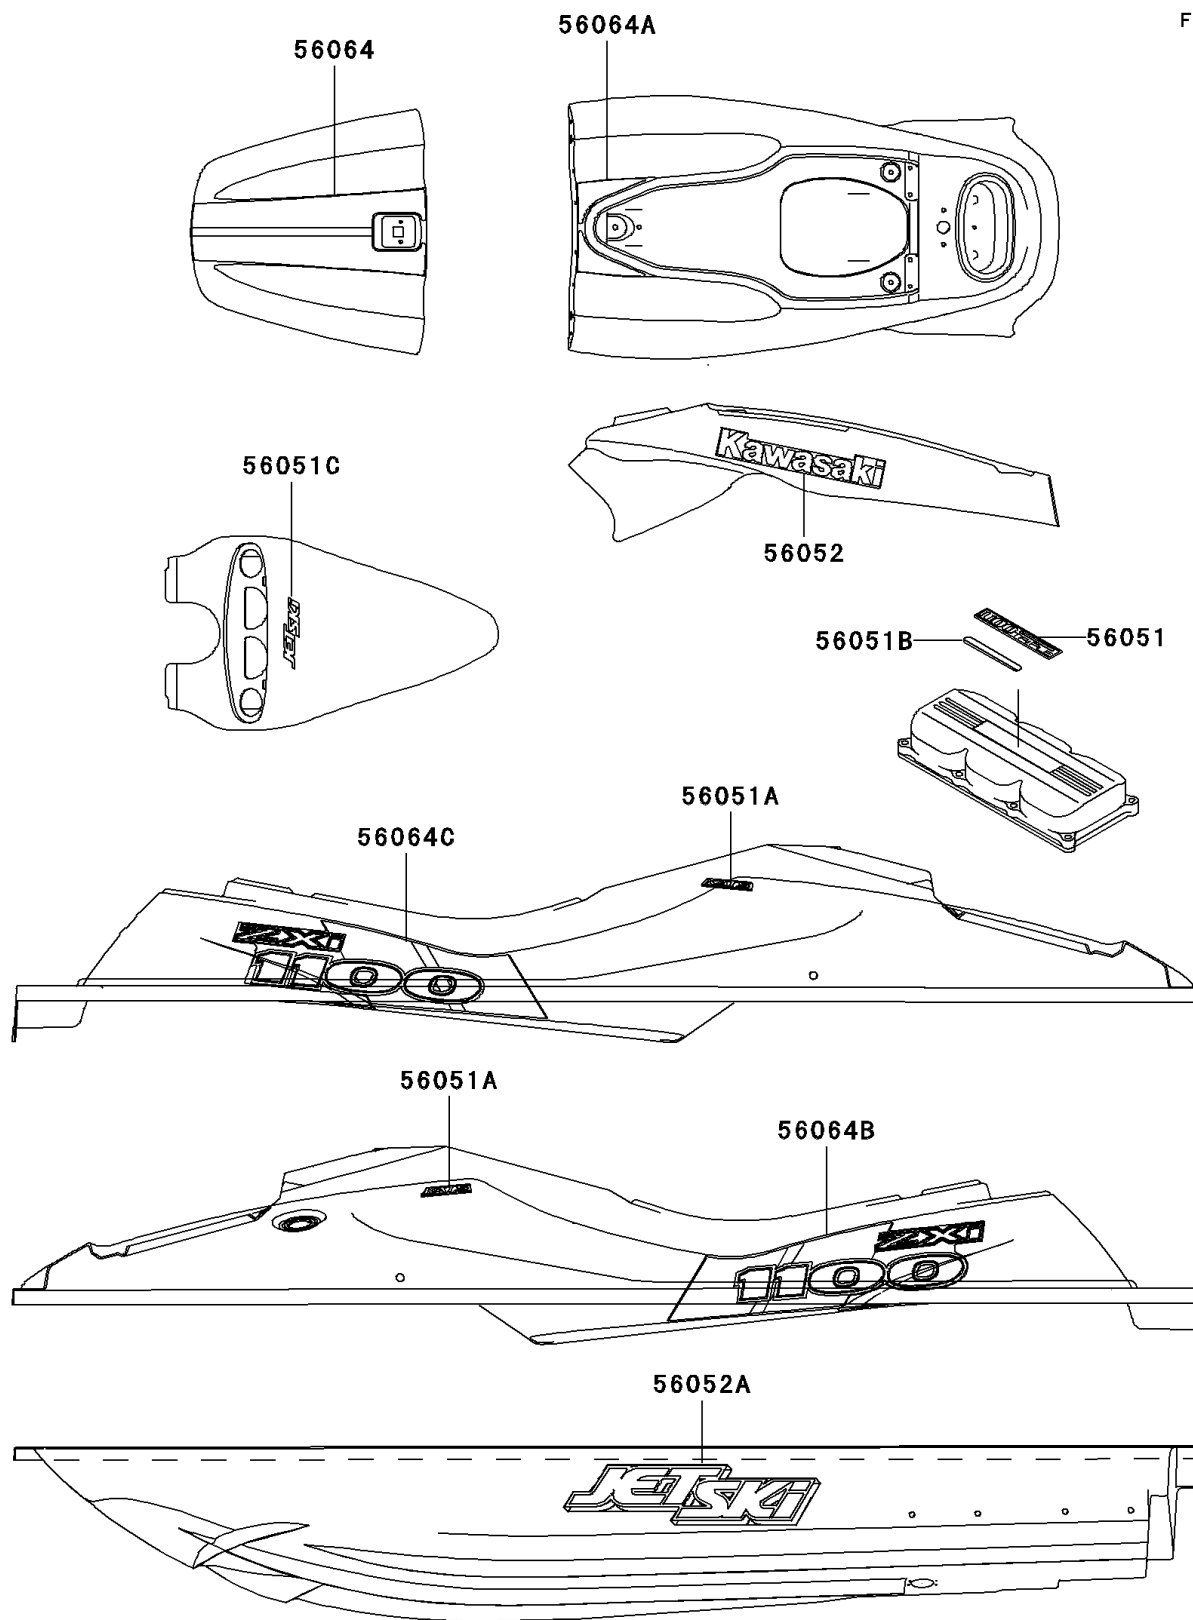

2001 JET SKI® 1100 ZXi PARTS DIAGRAM

Decals(JH1100-A6)

F3880

2001 JET SKI® 1100 ZXi PARTS LIST

Decals(JH1100-A6)

ITEM NAME	PART NUMBER	QUANTITY
MARK,1100 TRIPLE (Ref # 56051)	56051-3747	1
MARK,DECK,KATS (Ref # 56051A)	56051-3805	1
MARK,INTAKE COVER (Ref # 56051B)	56051-3809	1
MARK,METER COVER,JET SKI (Ref # 56051C)	56051-3816	1
MARK,METER COVER,KAWASAKI (Ref # 56052)	56052-3739	1
MARK,HULL,JET SKI (Ref # 56052A)	56052-3740	1
PATTERN,HATCH COVER (Ref # 56064)	56064-3705	1
PATTERN,METER COVER (Ref # 56064A)	56064-3706	1
PATTERN,DECK,LH (Ref # 56064B)	56064-3707	1
PATTERN,DECK,RH (Ref # 56064C)	56064-3708	1