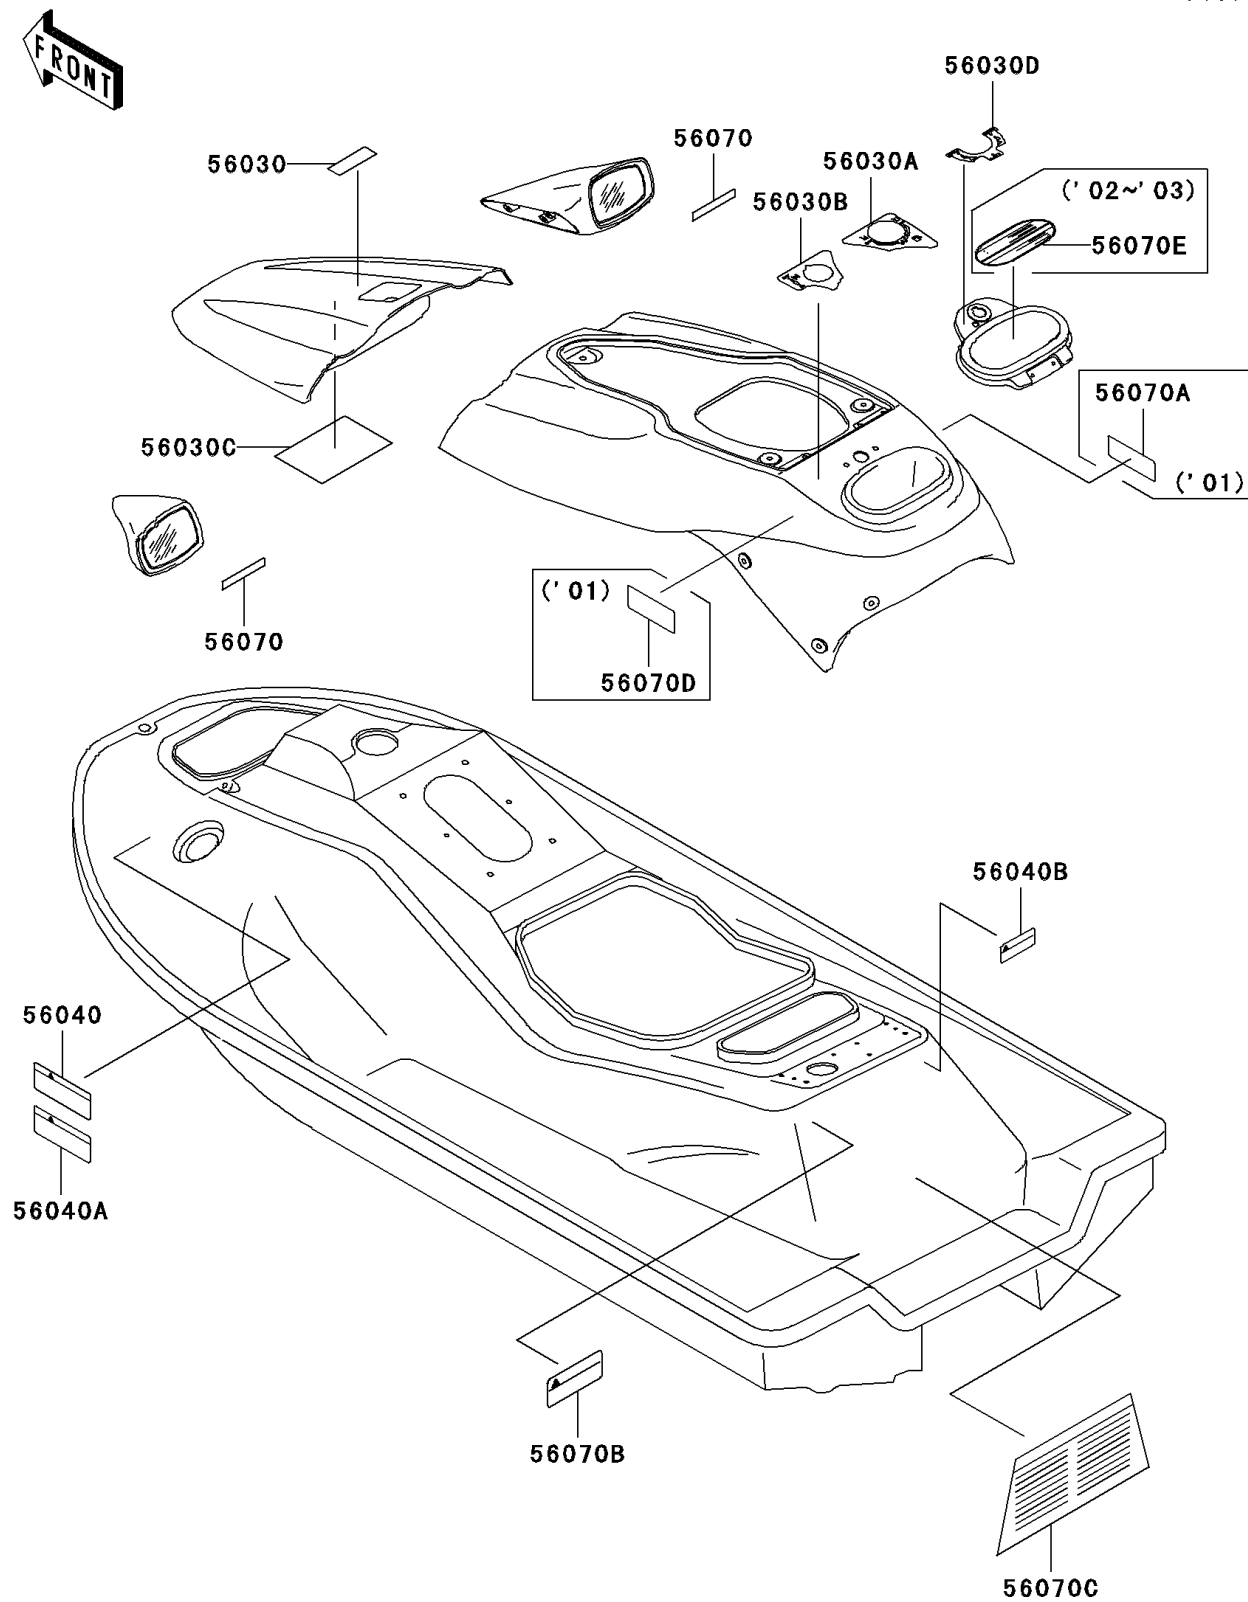

2001 JET SKI® 1100 ZXi PARTS DIAGRAM

Labels

F3183

2001 JET SKI® 1100 ZXi PARTS LIST

Labels

| ITEM NAME | PART NUMBER | QUANTITY |
|---|-------------|----------|
| LABEL,FIRE EXTINGUISHER (Ref # 56030) | 56030-3755 | 1 |
| LABEL,FUEL TAP (Ref # 56030A) | 56030-3804 | 1 |
| LABEL,CHOKE (Ref # 56030B) | 56030-3805 | 1 |
| LABEL,HATCH (Ref # 56030C) | 56030-3814 | 1 |
| LABEL,CENTER STORAGE (Ref # 56030D) | 56030-3841 | 1 |
| LABEL-WARNING,BREAK-IN (Ref # 56040) | 56040-3969 | 1 |
| LABEL-WARNING,GASOLINE (Ref # 56040A) | 56040-3972 | 1 |
| LABEL-WARNING,GRAB HANDLE (Ref # 56040B) | 56040-3973 | 1 |
| LABEL-WARNING,MIRROR (Ref # 56070) | 56070-3764 | 1 |
| LABEL-WARNING,MAIN SWITCH (Ref # 56070A) | 56070-3769 | 1 |
| LABEL-WARNING,OVER HEAT (Ref # 56070B) | 56070-3777 | 1 |
| LABEL-WARNING,IMPORTANT SAFETY (Ref # 56070C) | 56070-3920 | 1 |
| LABEL-WARNING,VENTILATION (Ref # 56070D) | 56070-3948 | 1 |