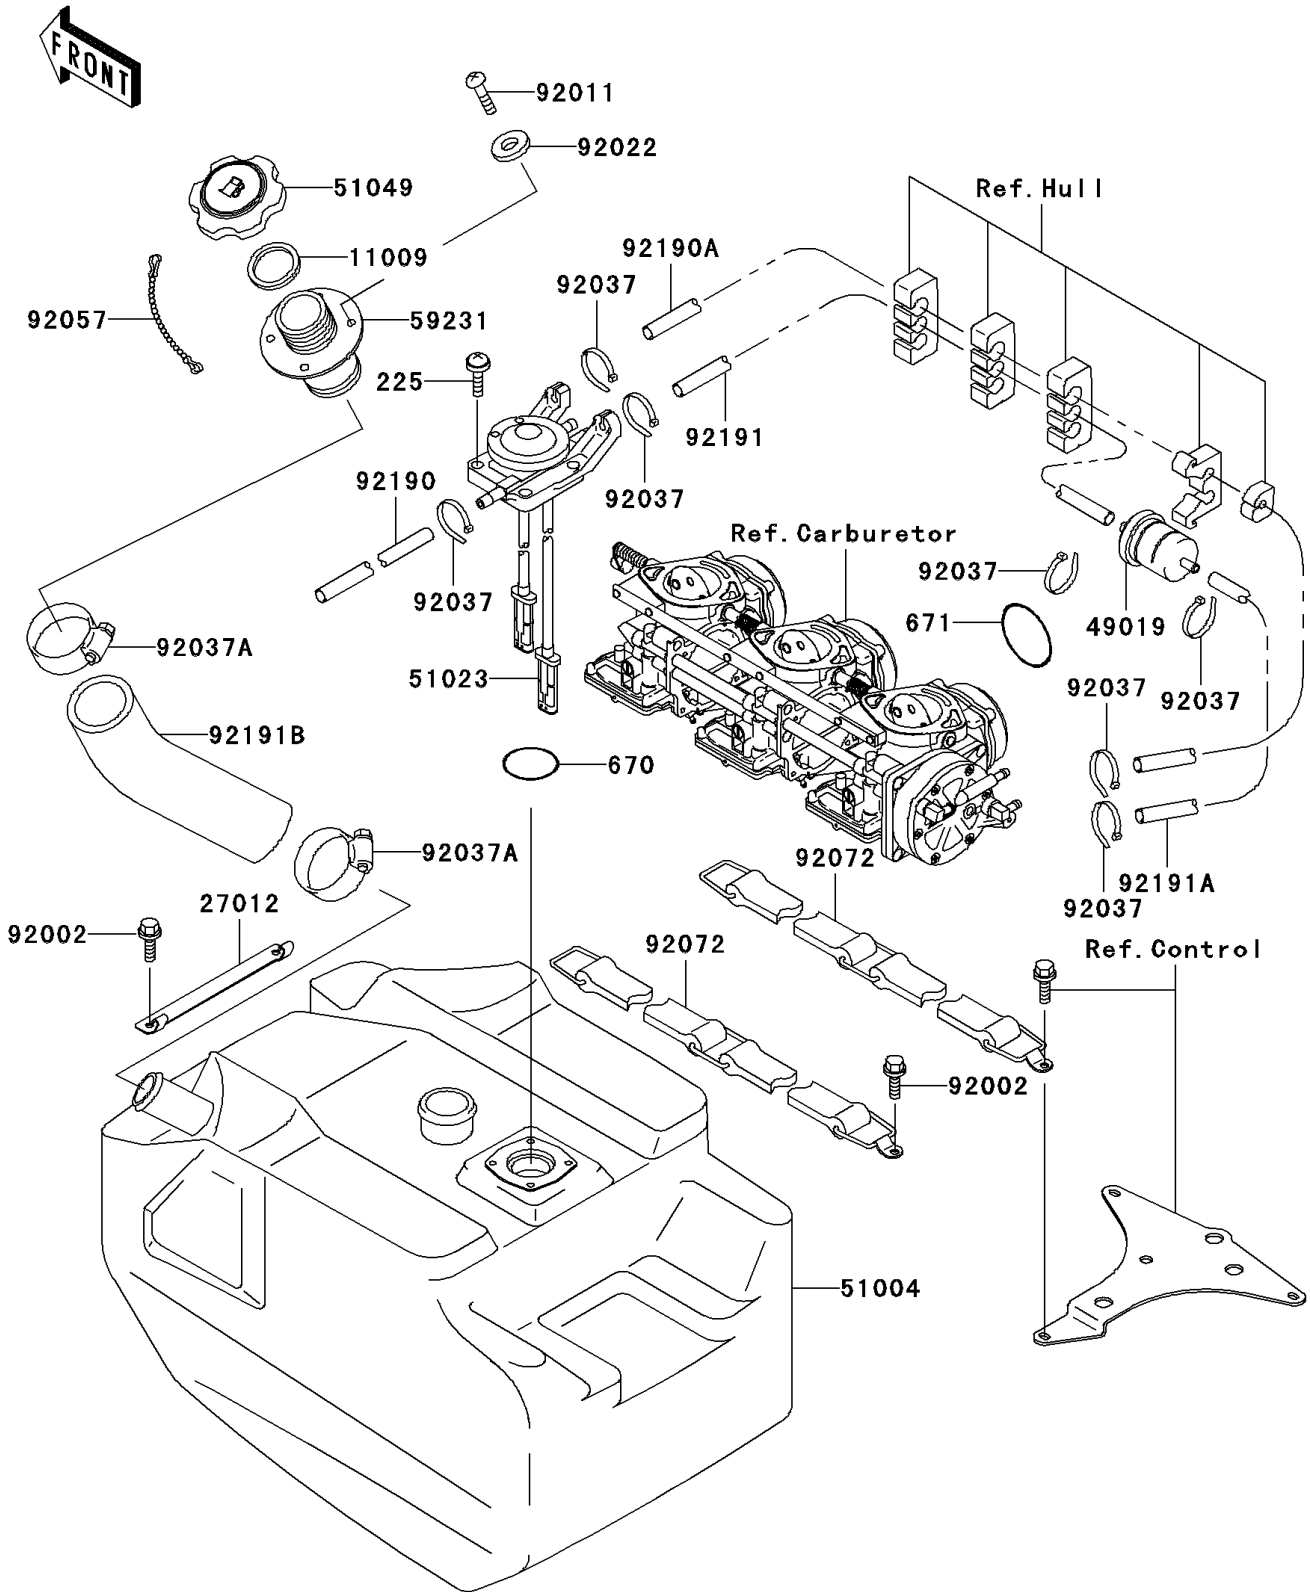

## 2001 JET SKI® 1100 ZXi PARTS DIAGRAM

Fuel Tank

F3173

## 2001 JET SKI® 1100 ZXi PARTS LIST

Fuel Tank

ITEM NAME	PART NUMBER	QUANTITY
SCREW-PAN-WSP-CROS,5X20 (Ref # 225)	225R0520	1
O RING,36MM (Ref # 670)	670B3036	1
O RING,65MM (Ref # 671)	671B2565	1
GASKET,TANK CAP (Ref # 11009)	11009-3020	1
HOOK,BOW EYE (Ref # 27012)	27012-3766	1
FILTER-FUEL (Ref # 49019)	49019-3712	1
TANK-FUEL (Ref # 51004)	51004-3725	1
TAP-ASSY,FUEL (Ref # 51023)	51023-3734	1
CAP-TANK,FUEL (Ref # 51049)	51049-3714	1
FILLER,FUEL TANK (Ref # 59231)	59231-3716	1
BOLT,6X16 (Ref # 92002)	92002-3728	1
SCREW (Ref # 92011)	92011-562	1
WASHER (Ref # 92022)	92022-563	1
CLAMP (Ref # 92037)	92037-1173	1
CLAMP (Ref # 92037A)	92037-3009	1
CHAIN,COVER,L=100 (Ref # 92057)	92057-3704	1
BAND,FUEL TANK (Ref # 92072)	92072-3797	1
TUBE,5.8X10.8X860 (Ref # 92190)	92190-3853	1
TUBE,"RETURN" (Ref # 92190A)	92190-3988	1
TUBE,"ON",5.8X10.8X270 (Ref # 92191)	92191-3708	1
TUBE,"ON",5.8X10.8X940 (Ref # 92191A)	92191-3715	1
TUBE,FUEL TANK-FILLER (Ref # 92191B)	92191-3755	1