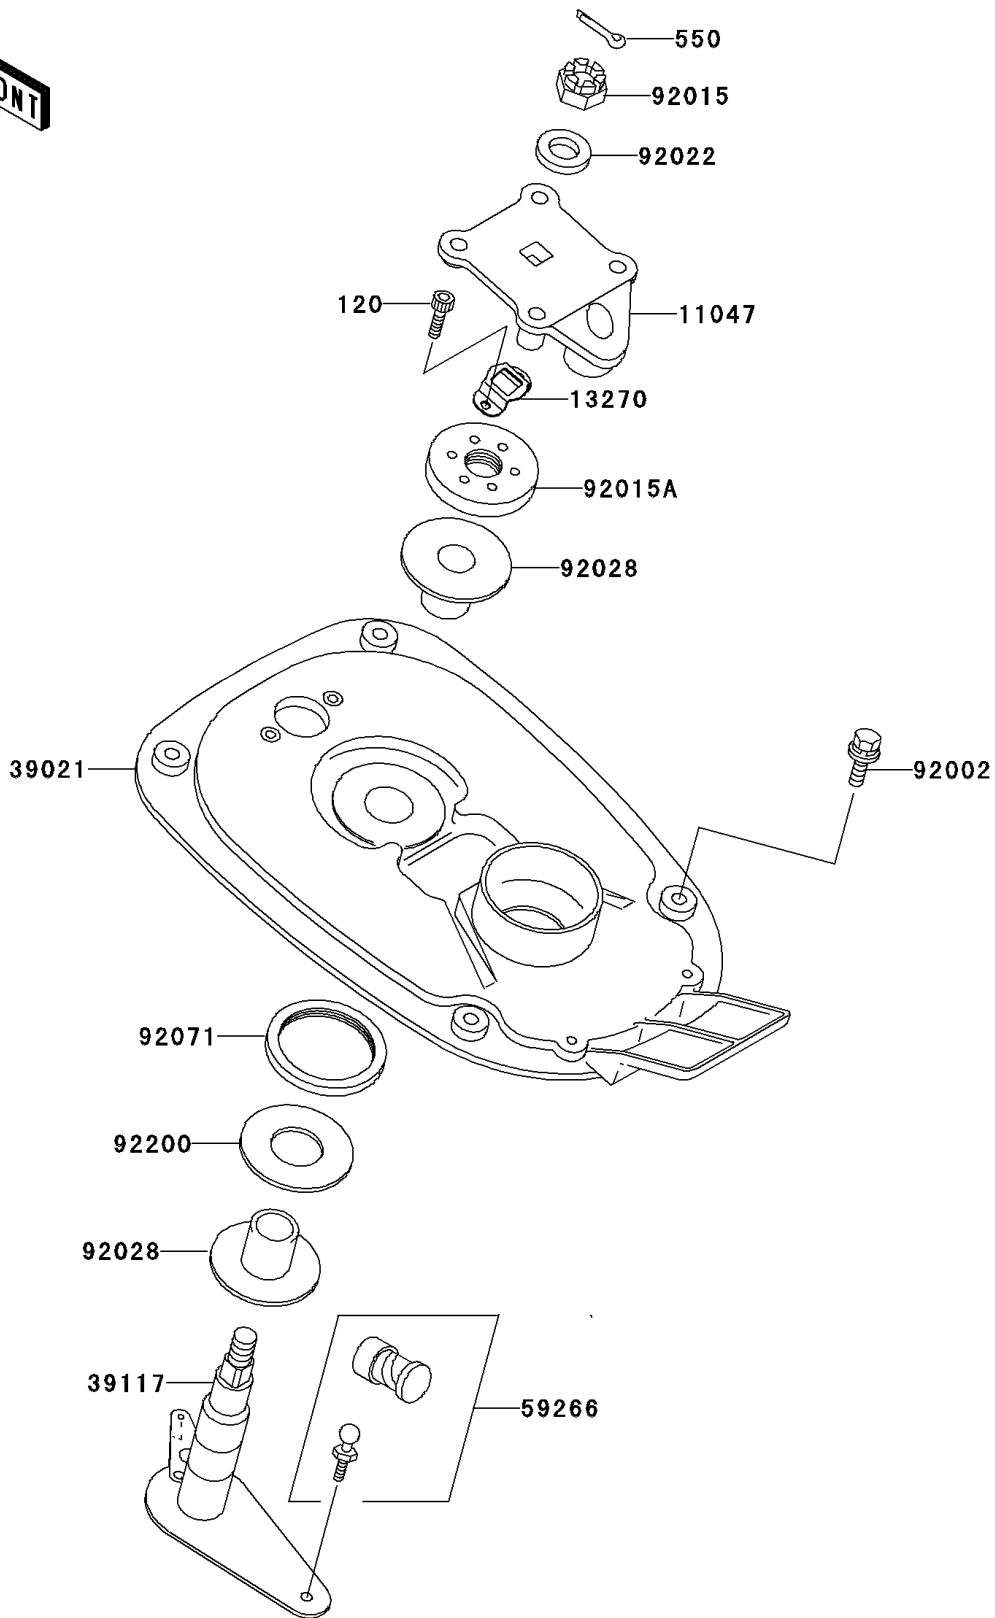

2001 JET SKI® 1100 ZXi PARTS DIAGRAM

Handle Pole

F3171

2001 JET SKI® 1100 ZXi PARTS LIST

Handle Pole

ITEM NAME	PART NUMBER	QUANTITY
BOLT-SOCKET,5X10 (Ref # 120)	120R0510	1
PIN-COTTER,3X35 (Ref # 550)	550S3035	1
BRACKET,HANDLE HOLDER (Ref # 11047)	11047-3759	1
PLATE (Ref # 13270)	13270-3780	1
BRACKET-HANDLE POLE (Ref # 39021)	39021-3705	1
SHAFT-STRG (Ref # 39117)	39117-3709	1
JOINT-BALL (Ref # 59266)	59266-3707	1
BOLT,8X25 (Ref # 92002)	92002-3774	1
NUT,CASTLE,14MM (Ref # 92015)	92015-3805	1
NUT (Ref # 92015A)	92015-3852	1
WASHER,15X34X2.0 (Ref # 92022)	92022-3738	1
BUSHING,STEERING (Ref # 92028)	92028-3748	1
GROMMET (Ref # 92071)	92071-3792	1
WASHER,32.5X70X2 (Ref # 92200)	92200-3718	1