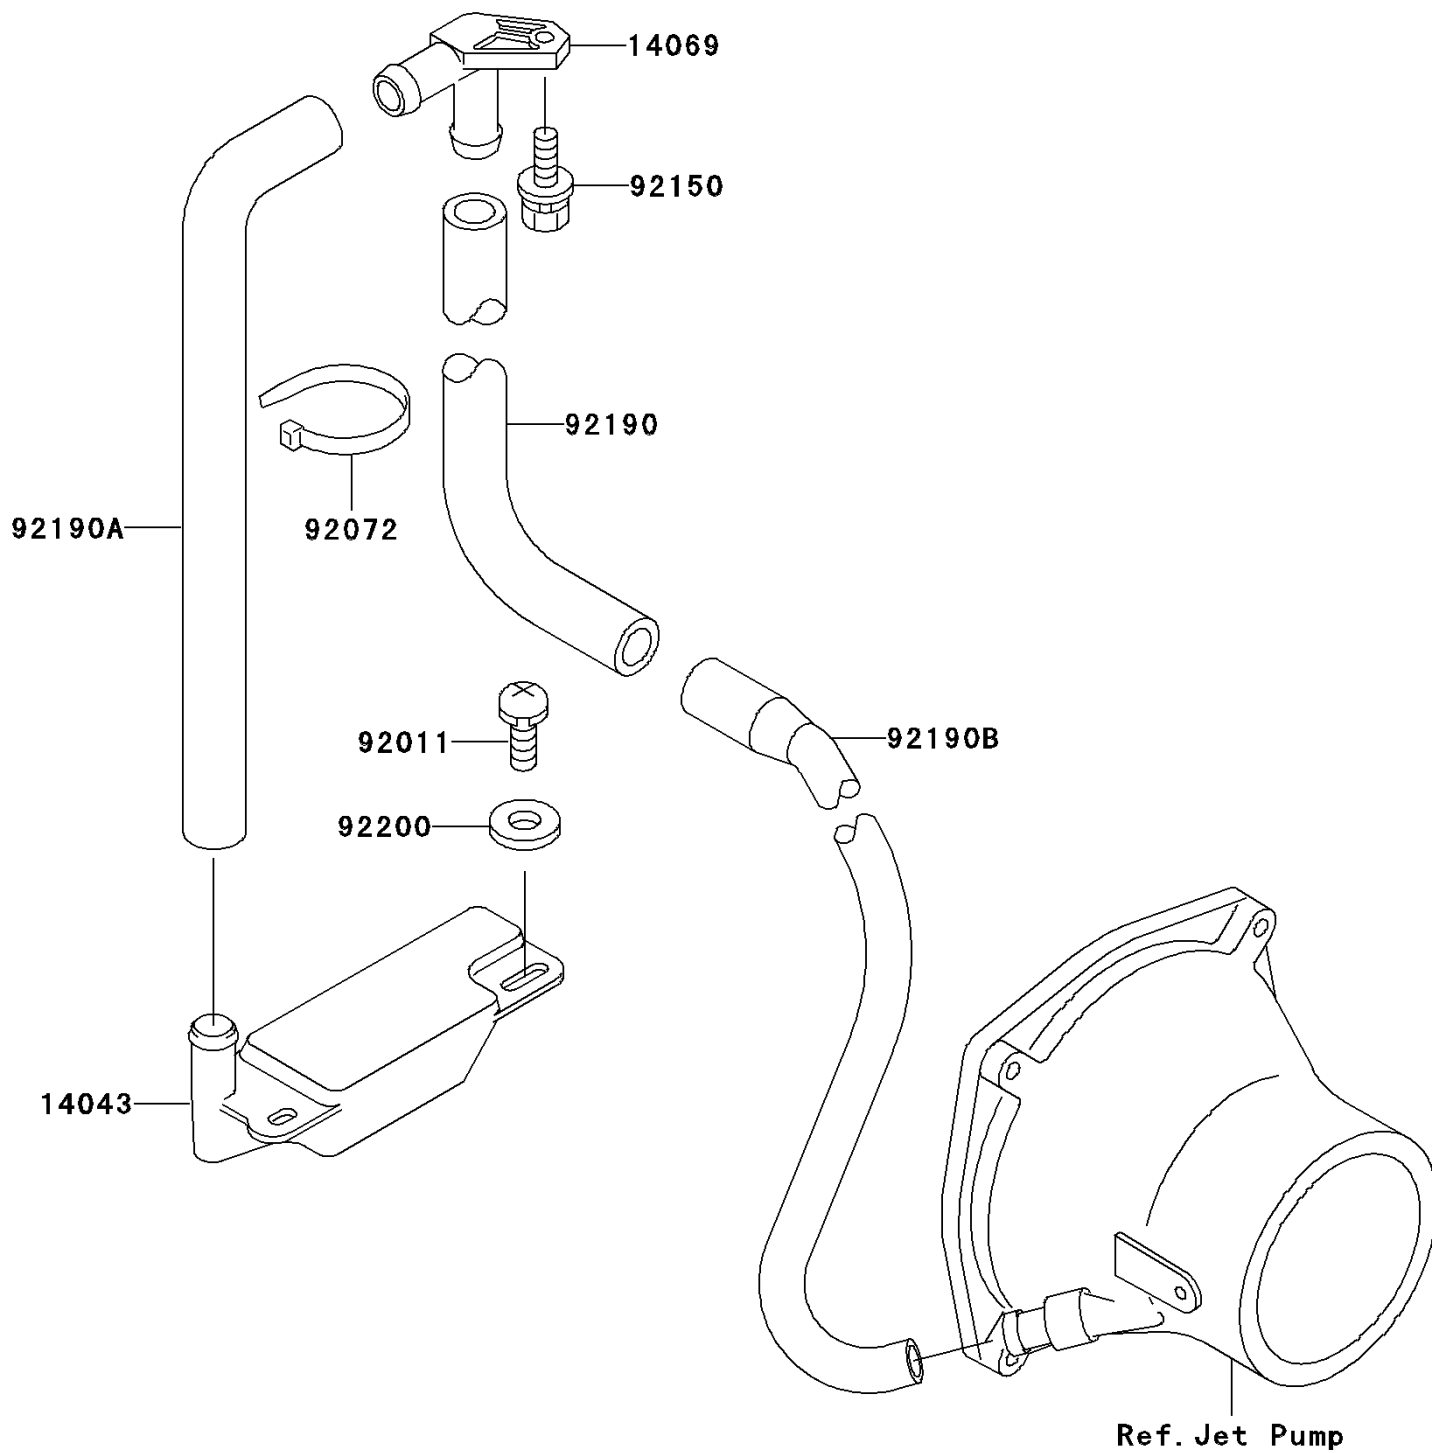

2001 JET SKI® 1100 ZXi PARTS DIAGRAM

Bilge System

F3145

2001 JET SKI® 1100 ZXi PARTS LIST

Bilge System

ITEM NAME	PART NUMBER	QUANTITY
FILTER (Ref # 14043)	14043-3708	1
BREATHER (Ref # 14069)	14069-3708	1
SCREW,TAPPING (Ref # 92011)	92011-561	1
BAND,L=292.1 (Ref # 92072)	92072-3509	1
BOLT,6X18 (Ref # 92150)	92150-3729	1
TUBE,BREATHER-HULL (Ref # 92190)	92190-3968	1
TUBE,FILTER-BREATHER (Ref # 92190A)	92190-3969	1
TUBE,HULL-NOZZLE (Ref # 92190B)	92190-3971	1
WASHER,5.9X16X1.5 (Ref # 92200)	92200-3714	1