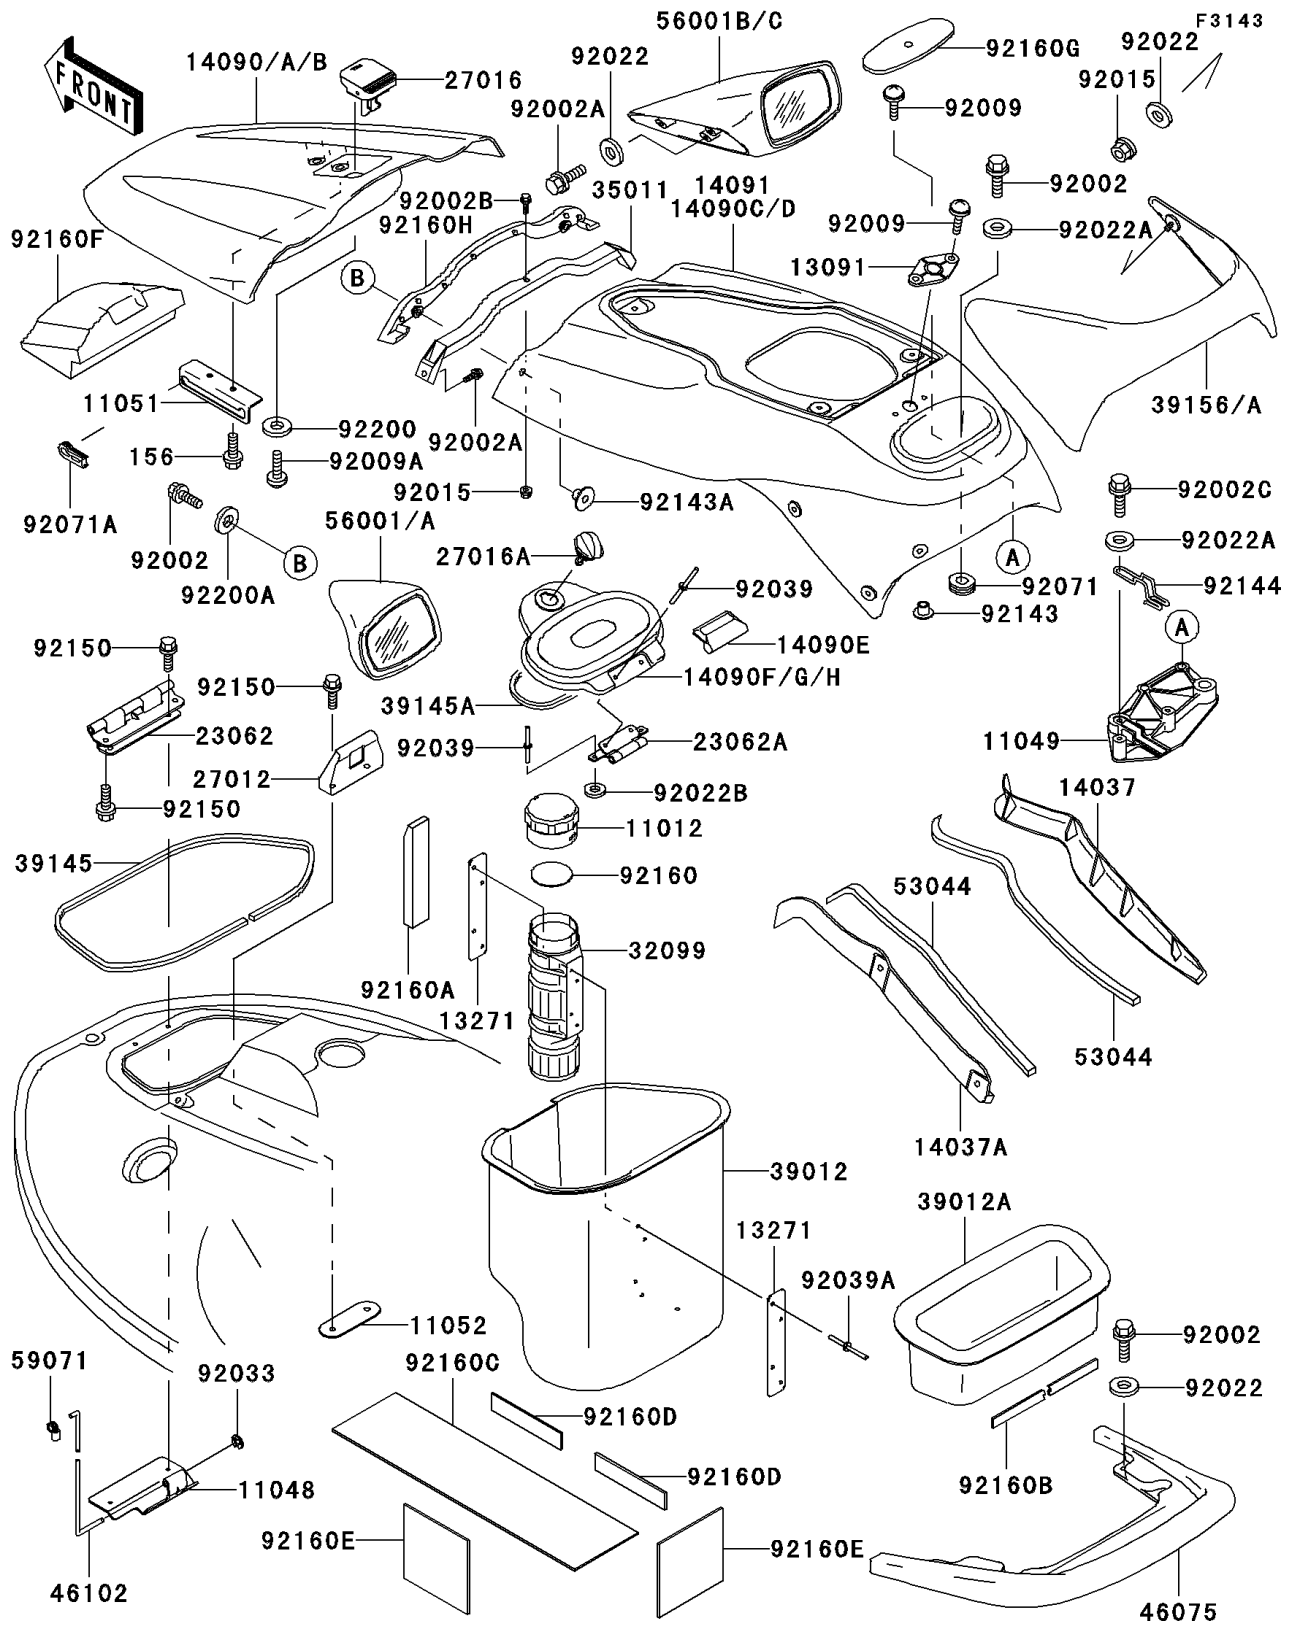

2001 JET SKI® 1100 ZXi PARTS DIAGRAM

Hull Fittings

2001 JET SKI® 1100 ZXi PARTS LIST

Hull Fittings

ITEM NAME	PART NUMBER	QUANTITY
CAP,FIRE EXTINGUISHER (Ref # 11012)	11012-3766	1
BRACKET,HATCH COVER (Ref # 11048)	11048-3776	1
BRACKET,FUEL TAP (Ref # 11049)	11049-3714	1
BRACKET,HATCH COVER (Ref # 11051)	11051-3725	1
BRACKET,HATCH COVER LOCK (Ref # 11052)	11052-3727	1
HOLDER,LOCK (Ref # 13091)	13091-3789	1
PLATE,FIRE EXTINGUISHER (Ref # 13271)	13271-3775	1
SCREEN,HANDLE COVER,RH (Ref # 14037)	14037-3705	1
SCREEN,HANDLE COVER,LH (Ref # 14037A)	14037-3706	1
COVER,HATCH,S.YELLOW (Ref # 14090B)	14090-3747-7H	1
COVER,HANDLE,S.YELLOW (Ref # 14090D)	14090-3748-7H	1
COVER,STORAGE HINGE,BLACK (Ref # 14090E)	14090-3763-6D	1
COVER,CENTER STORAGE,S.YELLOW (Ref # 14090H)	14090-3774-7H	1
BRACKET-COMP,HATCH COVER (Ref # 23062)	23062-3711	1
BRACKET-COMP,STORAGE HINGE (Ref # 23062A)	23062-3713	1
HOOK,HATCH COVER LOCK (Ref # 27012)	27012-3803	1
LOCK-ASSY,HATCH COVER (Ref # 27016)	27016-3737	1
LOCK-ASSY,STORAGE COVER (Ref # 27016A)	27016-3741	1
CASE,FIRE EXTINGUISHER (Ref # 32099)	32099-3769	1
STAY,MIRROR (Ref # 35011)	35011-3708	1
CASE-STORAGE,FR (Ref # 39012)	39012-3713	1
CASE-STORAGE,TOOL CASE (Ref # 39012A)	39012-3714	1
TRIM-SEAL (Ref # 39145)	39145-3743	1
TRIM-SEAL,L=450 (Ref # 39145A)	39145-3744	1
PAD,KNEE,BLACK (Ref # 39156)	39156-3782-MA	1
GRIP,TAIL,F.BLACK (Ref # 46075)	46075-3736-6Z	1
ROD,HATCH COVER STOPPER (Ref # 46102)	46102-3722	1
TRIM,L=385 (Ref # 53044)	53044-1255	1
MIRROR-ASSY,LH,S.YELLOW (Ref # 56001)	56001-3707-AU	1

2001 JET SKI® 1100 ZXi PARTS LIST

Hull Fittings

ITEM NAME	PART NUMBER	QUANTITY
DAMPER (Ref # 92160G)	92160-3863	1
DAMPER,HANDLE COVER,FR (Ref # 92160H)	92160-3893	1
WASHER,5.9X16X1.5 (Ref # 92200)	92200-3714	1
WASHER,7.5X24X1.5 (Ref # 92200A)	92200-3741	1