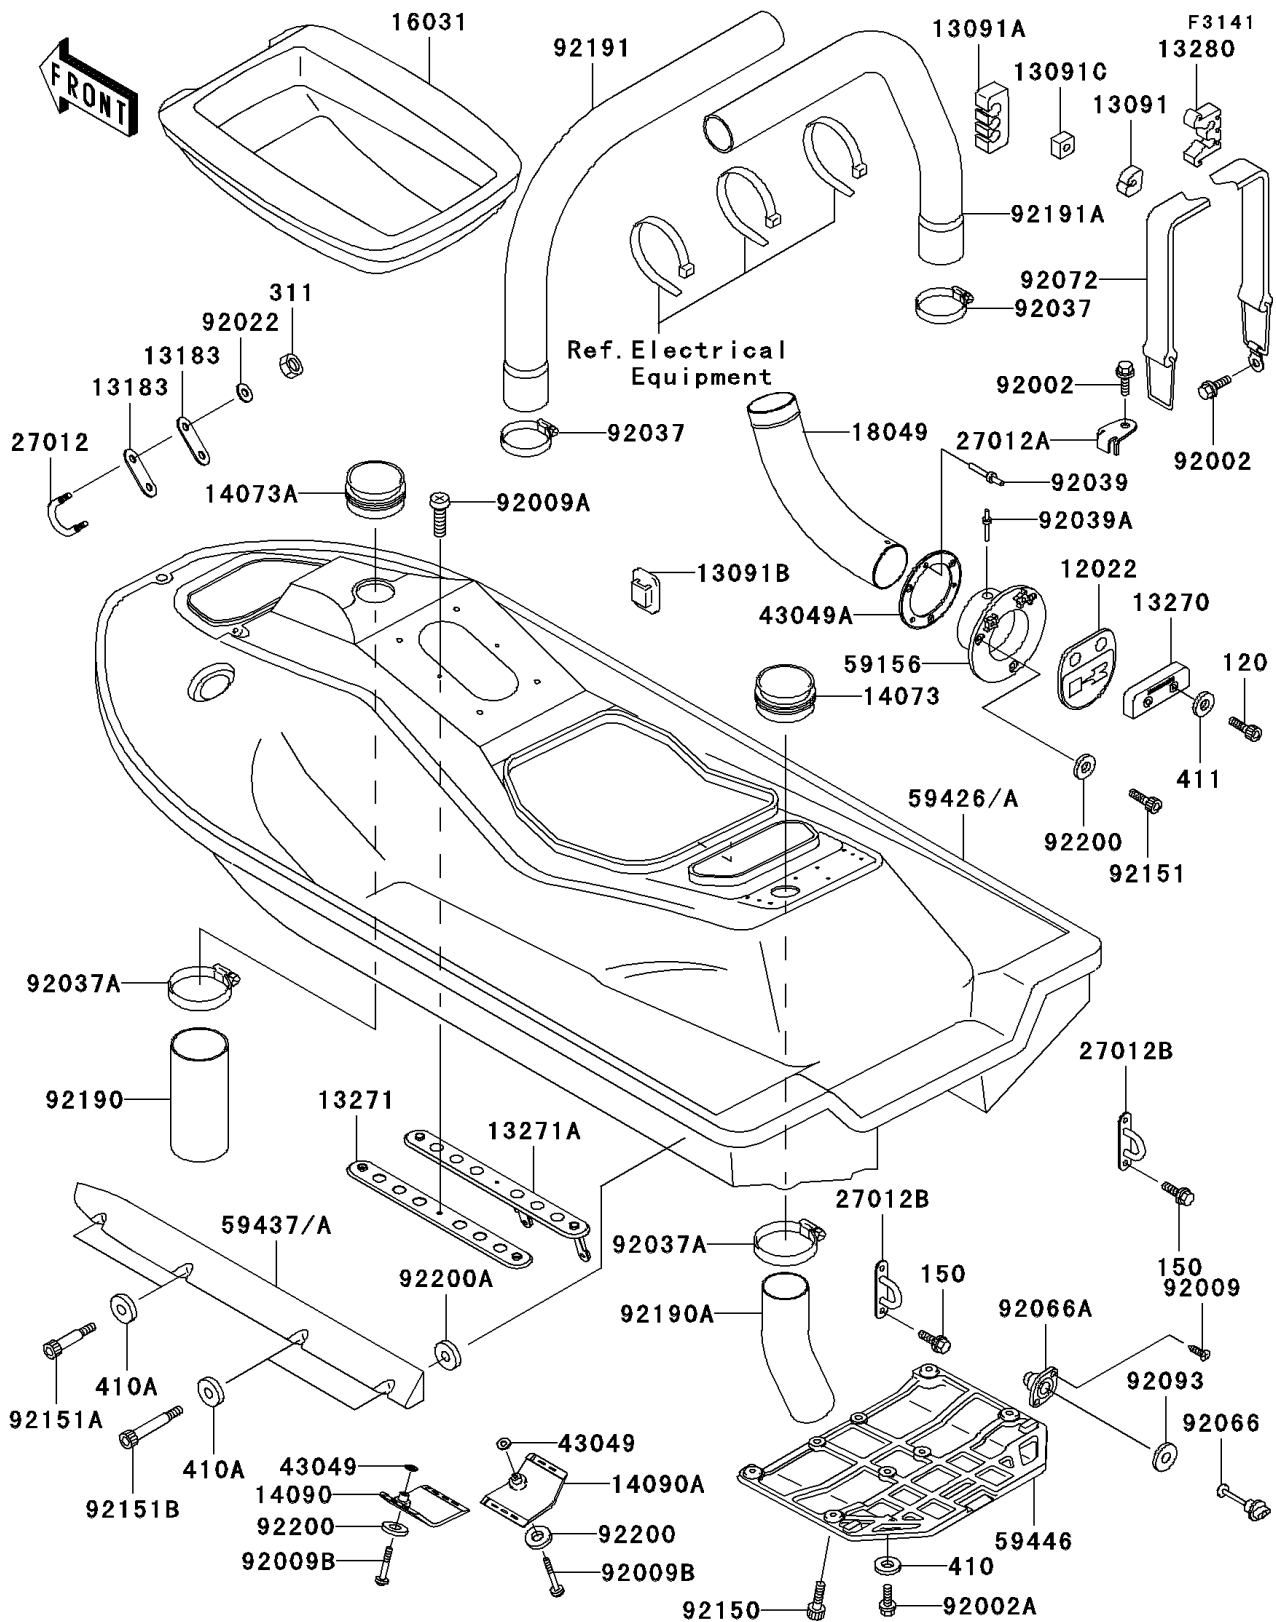

2001 JET SKI® 1100 ZXi PARTS DIAGRAM

Hull

2001 JET SKI® 1100 ZXi PARTS LIST

Hull

ITEM NAME	PART NUMBER	QUANTITY
VALVE-REED (Ref # 12022)	12022-3706	1
HOLDER (Ref # 13091)	13091-3712	1
HOLDER,TUBE (Ref # 13091A)	13091-3758	1
HOLDER,BAND (Ref # 13091B)	13091-3764	1
HOLDER (Ref # 13091C)	13091-3804	1
PLATE (Ref # 13183)	13183-3809	1
PLATE (Ref # 13270)	13270-3785	1
PLATE,HANDLE POLE BRACKET (Ref # 13271)	13271-3803	1
PLATE,HANDLE POLE BRACKET (Ref # 13271A)	13271-3805	1
HOLDER,FUEL FILTER (Ref # 13280)	13280-3705	1
DUCT,AIR INTAKE (Ref # 14073)	14073-3750	1
DUCT,AIR INTAKE (Ref # 14073A)	14073-3762	1
COVER,RAM,LH (Ref # 14090)	14090-3787	1
COVER,RAM,RH (Ref # 14090A)	14090-3788	1
FLOAT,TANK (Ref # 16031)	16031-3901	1
PIPE-EXHAUST (Ref # 18049)	18049-3755	1
HOOK (Ref # 27012)	27012-3776	1
HOOK,WATER MUFFLER (Ref # 27012A)	27012-3777	1
HOOK,REAR (Ref # 27012B)	27012-3782	1
PACKING (Ref # 43049)	43049-3710	1
PACKING (Ref # 43049A)	43049-3711	1
PIPE-TAIL (Ref # 59156)	59156-3714	1
HULL-COMP,S.YELLOW (Ref # 59426)	59426-3887-7H	1
STABILIZER,LH,F.BLACK (Ref # 59437)	59437-3711-6Z	1
STABILIZER,RH,F.BLACK (Ref # 59437A)	59437-3712-6Z	1
COVER-JET PUMP (Ref # 59446)	59446-3745	1
BOLT,6X16 (Ref # 92002)	92002-3728	1
BOLT,6X20 (Ref # 92002A)	92002-3755	1
SCREW,TAPPING,4X14 (Ref # 92009)	92009-3755	1