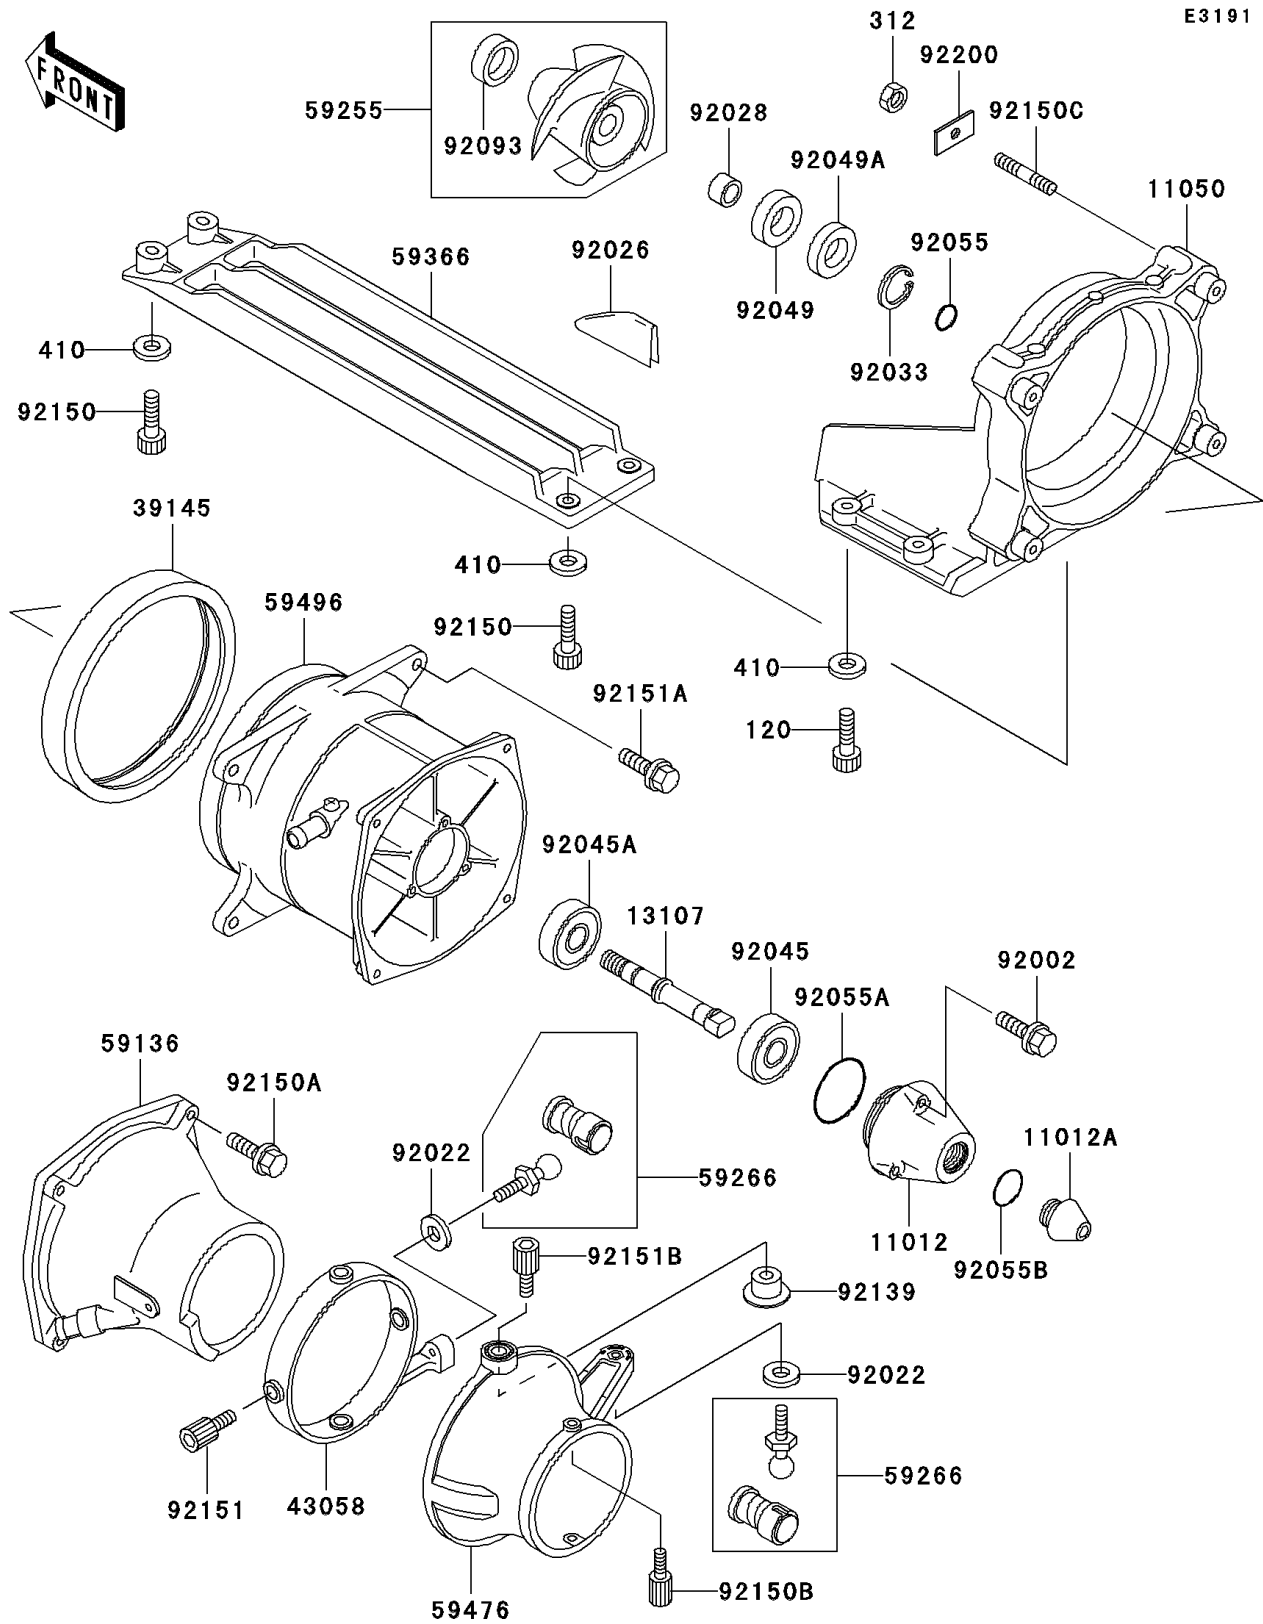

2001 JET SKI® 1100 ZXi PARTS DIAGRAM

Jet Pump

2001 JET SKI® 1100 ZXi PARTS LIST

Jet Pump

ITEM NAME	PART NUMBER	QUANTITY
BOLT-SOCKET,6X20 (Ref # 120)	120R0620	1
NUT-HEX,6MM (Ref # 312)	312R0600	1
WASHER-PLAIN-SMALL,6MM (Ref # 410)	410S0600	1
CAP (Ref # 11012)	11012-3785	1
CAP (Ref # 11012A)	11012-3786	1
BRACKET (Ref # 11050)	11050-3726	1
SHAFT,JETPUMP (Ref # 13107)	13107-3752	1
TRIM-SEAL (Ref # 39145)	39145-3742	1
RING (Ref # 43058)	43058-3723	1
NOZZLE-PUMP (Ref # 59136)	59136-3736	1
IMPELLER-COMP (Ref # 59255)	59255-3708	1
JOINT-BALL (Ref # 59266)	59266-3707	1
GRATE (Ref # 59366)	59366-3712	1
NOZZLE-STRG (Ref # 59476)	59476-3734	1
VANE-GUIDE (Ref # 59496)	59496-3749	1
BOLT,6X30 (Ref # 92002)	92002-3726	1
WASHER (Ref # 92022)	92022-567	1
SPACER (Ref # 92026)	92026-3731	1
BUSHING (Ref # 92028)	92028-3756	1
RING-SNAP (Ref # 92033)	92033-3725	1
BEARING-BALL,62022RD (Ref # 92045)	92045-3721	1
BEARING-BALL (Ref # 92045A)	92045-3727	1
SEAL-OIL,SCJ30X50X7 (Ref # 92049)	92049-3720	1
SEAL-OIL,SCY30X50X7 (Ref # 92049A)	92049-3721	1
RING-O,OIL FILTER (Ref # 92055)	92055-1011	1
RING-O (Ref # 92055A)	92055-3741	1
RING-O (Ref # 92055B)	92055-3744	1
SEAL,JET PUMP (Ref # 92093)	92093-3739	1
BUSHING (Ref # 92139)	92139-3701	1

2001 JET SKI® 1100 ZXi PARTS LIST

Jet Pump

ITEM NAME	PART NUMBER	QUANTITY
BOLT,SOCKET,6X18 (Ref # 92150)	92150-3775	1
BOLT,8X35 (Ref # 92150A)	92150-3792	1
BOLT (Ref # 92150B)	92150-3808	1
BOLT (Ref # 92150C)	92150-3829	1
BOLT (Ref # 92151)	92151-3705	1
BOLT,10X30 (Ref # 92151A)	92151-3706	1
BOLT (Ref # 92151B)	92151-3710	1
WASHER (Ref # 92200)	92200-3740	1