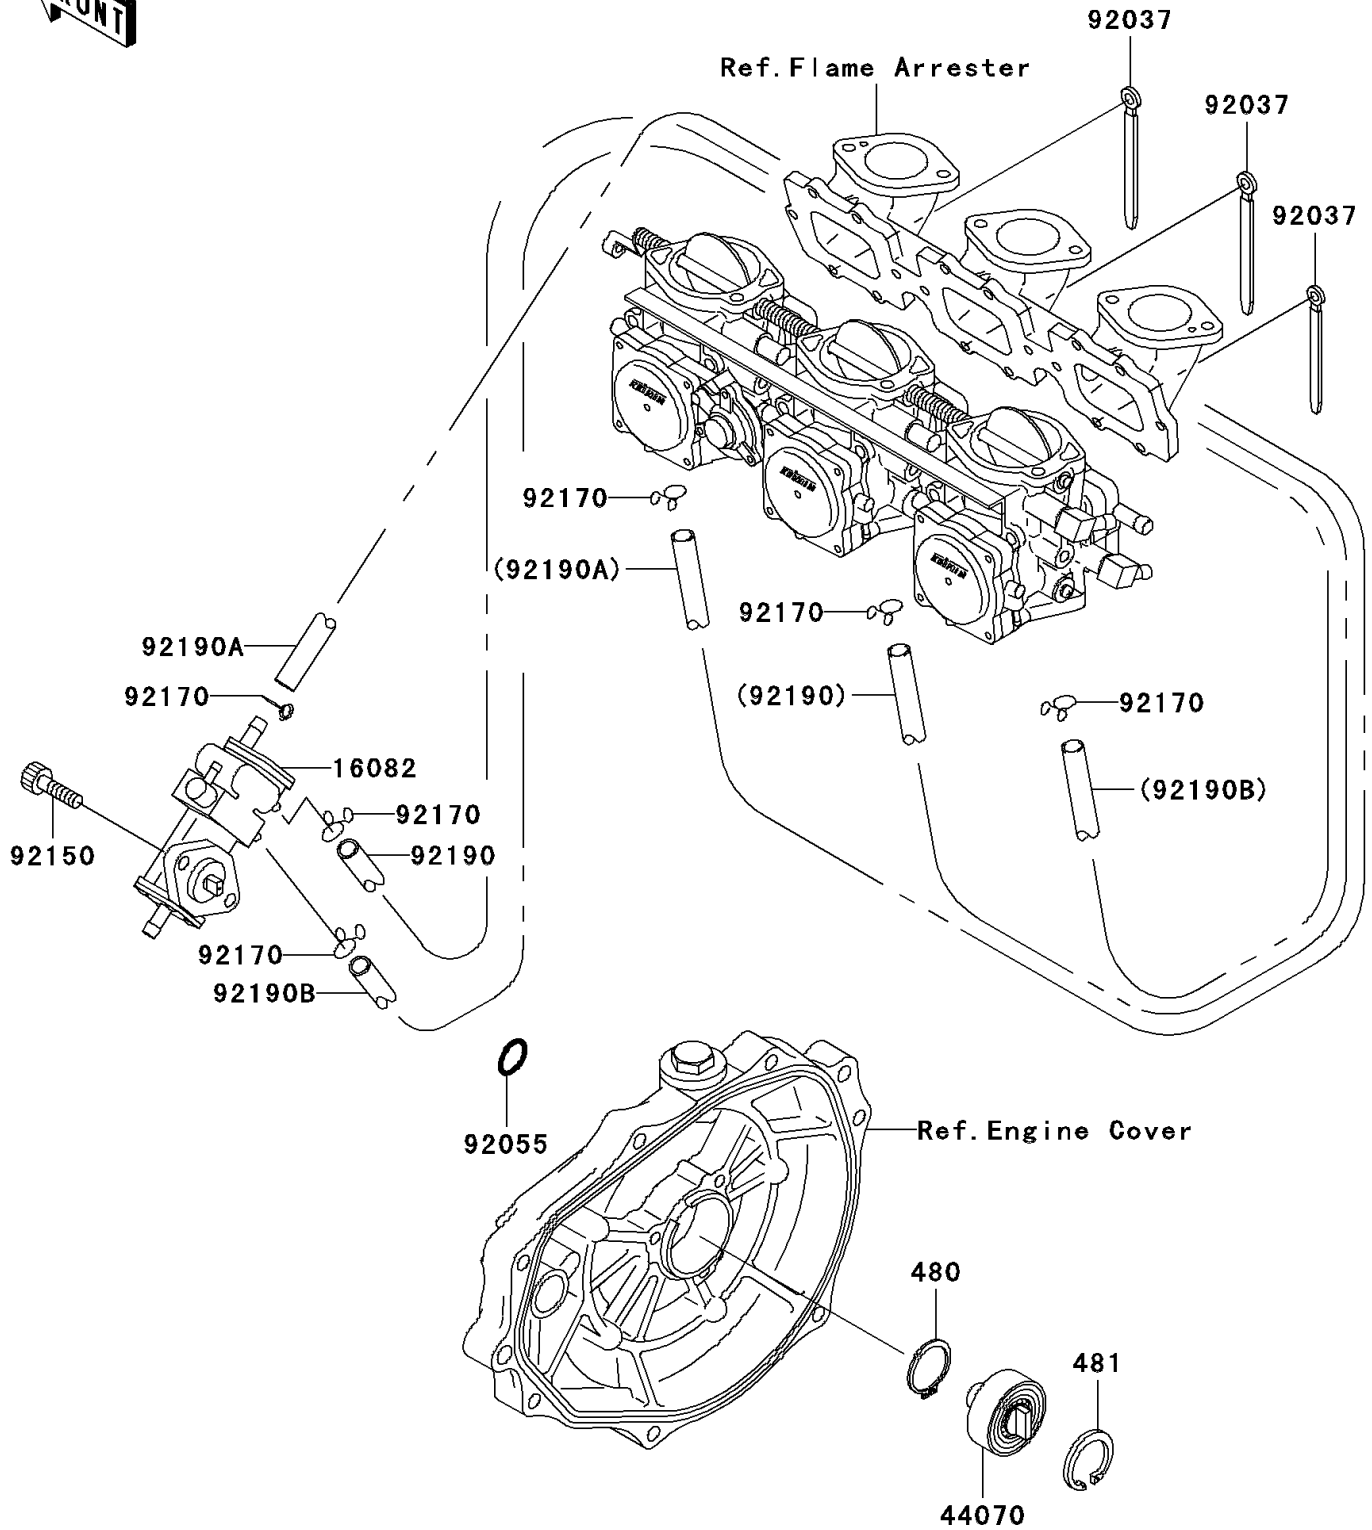

2001 JET SKI® 1100 ZXi PARTS DIAGRAM

Oil Pump

E1710

2001 JET SKI® 1100 ZXi PARTS LIST

Oil Pump

ITEM NAME	PART NUMBER	QUANTITY
CIRCLIP-TYPE-C,12MM (Ref # 480)	480J1200	1
CIRCLIP-TYPE-C,37MM (Ref # 481)	481J3700	1
PUMP-ASSY-OIL (Ref # 16082)	16082-3720	1
DAMPER-ASSY (Ref # 44070)	44070-3701	1
CLAMP,L=100 (Ref # 92037)	92037-3736	1
RING-O,19.5X1.5 (Ref # 92055)	92055-055	1
BOLT,SOCKET,6X25 (Ref # 92150)	92150-3830	1
CLAMP (Ref # 92170)	92170-3750	1
TUBE,3X6X545 (Ref # 92190)	92190-3907	1
TUBE,3X6X420 (Ref # 92190A)	92190-3945	1
TUBE,6X12X600 (Ref # 92190B)	92190-3947	1