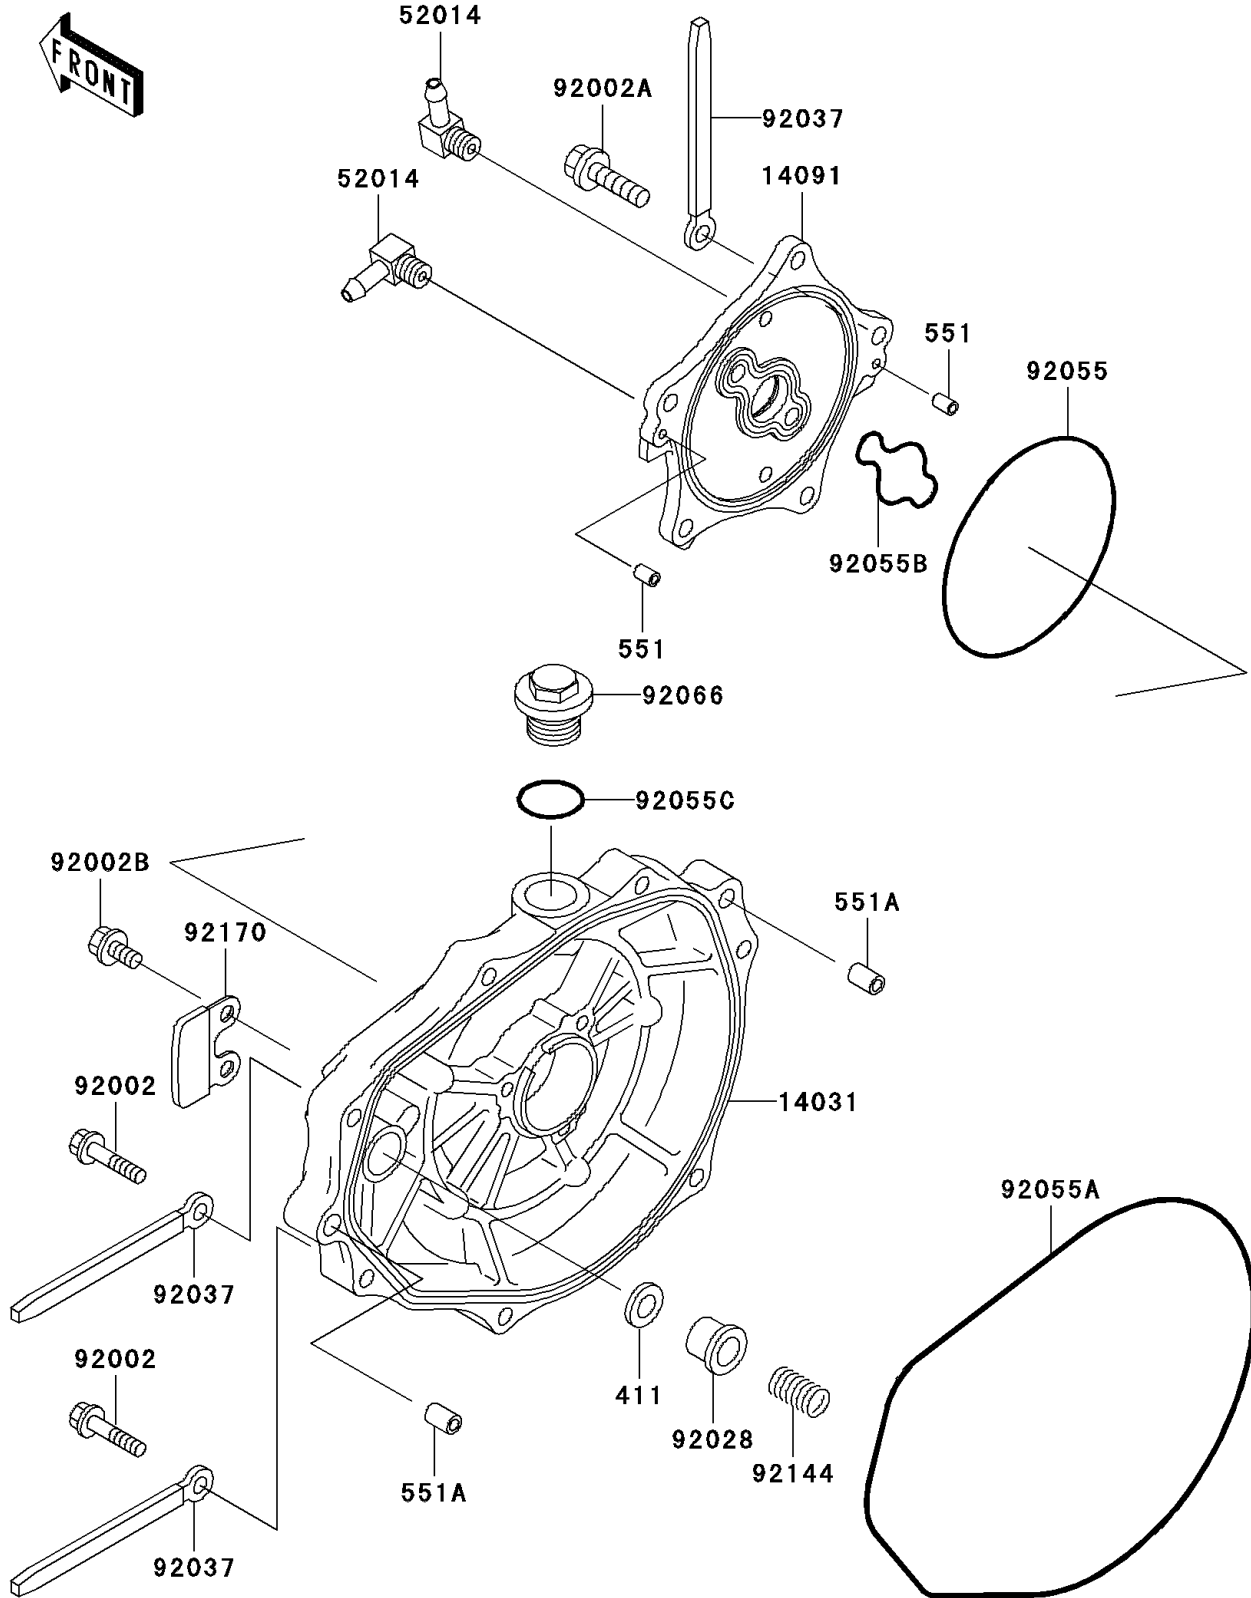

2001 JET SKI® 1100 ZXi PARTS DIAGRAM

Engine Cover(s)

E1431

2001 JET SKI® 1100 ZXi PARTS LIST

Engine Cover(s)

ITEM NAME	PART NUMBER	QUANTITY
WASHER-PLAIN,5MM (Ref # 411)	411S0500	1
PIN-DOWEL (Ref # 551)	551R0408	1
PIN-DOWEL (Ref # 551A)	551R0812	1
COVER-GENERATOR (Ref # 14031)	14031-3729	1
COVER (Ref # 14091)	14091-3711	1
ELBOW (Ref # 52014)	52014-3721	1
BOLT,6X30 (Ref # 92002)	92002-3726	1
BOLT,6X20 (Ref # 92002A)	92002-3755	1
BOLT,6X12 (Ref # 92002B)	92002-3763	1
BUSHING (Ref # 92028)	92028-3718	1
CLAMP,L=100 (Ref # 92037)	92037-3736	1
RING-O,BREATHER BODY (Ref # 92055)	92055-1284	1
RING-O,GENERATOR COVER (Ref # 92055A)	92055-3712	1
RING-O (Ref # 92055B)	92055-3739	1
RING-O (Ref # 92055C)	92055-515	1
PLUG (Ref # 92066)	92066-3739	1
SPRING (Ref # 92144)	92144-3728	1
CLAMP (Ref # 92170)	92170-3746	1