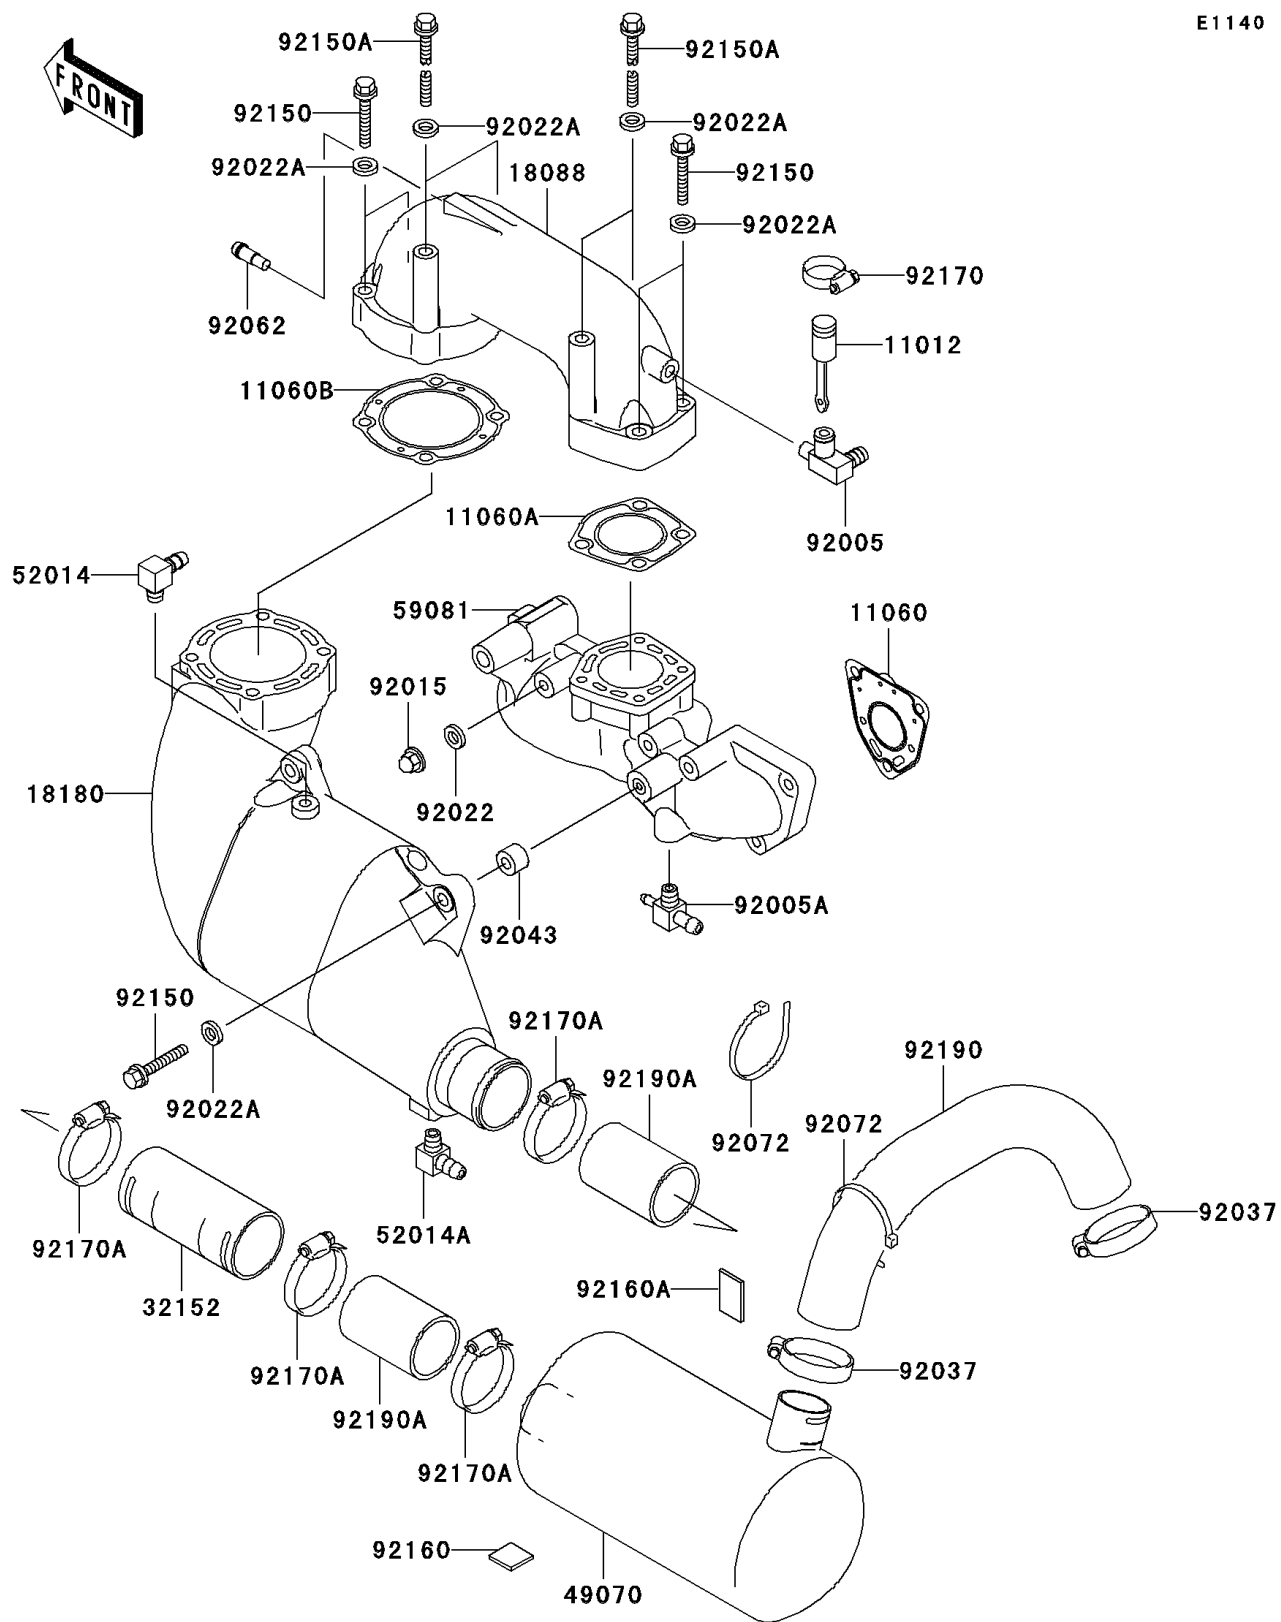

2001 JET SKI® 1100 ZXi PARTS DIAGRAM

Muffler(s)

E1140

2001 JET SKI® 1100 ZXi PARTS LIST

Muffler(s)

ITEM NAME	PART NUMBER	QUANTITY
CAP (Ref # 11012)	11012-3757	1
GASKET (Ref # 11060)	11060-3767	1
GASKET,MANIFOLD (Ref # 11060A)	11060-3768	1
GASKET,MUFFLER (Ref # 11060B)	11060-3769	1
PIPE-EXHAUST (Ref # 18088)	18088-3707	1
BODY-MUFFLER (Ref # 18180)	18180-3725	1
PIPE (Ref # 32152)	32152-3757	1
MUFFLER-COMP (Ref # 49070)	49070-3734	1
ELBOW (Ref # 52014)	52014-3709	1
ELBOW (Ref # 52014A)	52014-3711	1
MANIFOLD-EXHAUST (Ref # 59081)	59081-3730	1
FITTING (Ref # 92005)	92005-3715	1
FITTING (Ref # 92005A)	92005-3720	1
NUT,CAP,8MM (Ref # 92015)	92015-1371	1
WASHER,8.2X18X1.5 (Ref # 92022)	92022-1964	1
WASHER,10.2X20X1.5 (Ref # 92022A)	92022-3742	1
CLAMP (Ref # 92037)	92037-3738	1
PIN,11X14X12.3 (Ref # 92043)	92043-1266	1
NOZZLE (Ref # 92062)	92062-3705	1
BAND,L=368.3 (Ref # 92072)	92072-3808	1
BOLT,10X50 (Ref # 92150)	92150-3819	1
BOLT,10X125 (Ref # 92150A)	92150-3825	1
DAMPER,25X25 (Ref # 92160)	92160-3864	1
DAMPER,40X25 (Ref # 92160A)	92160-3865	1
CLAMP (Ref # 92170)	92170-3729	1
CLAMP (Ref # 92170A)	92170-3754	1
TUBE,MUFFLER-TAILPIPE (Ref # 92190)	92190-3938	1
TUBE,CHAMBER-MUFLER (Ref # 92190A)	92190-3950	1