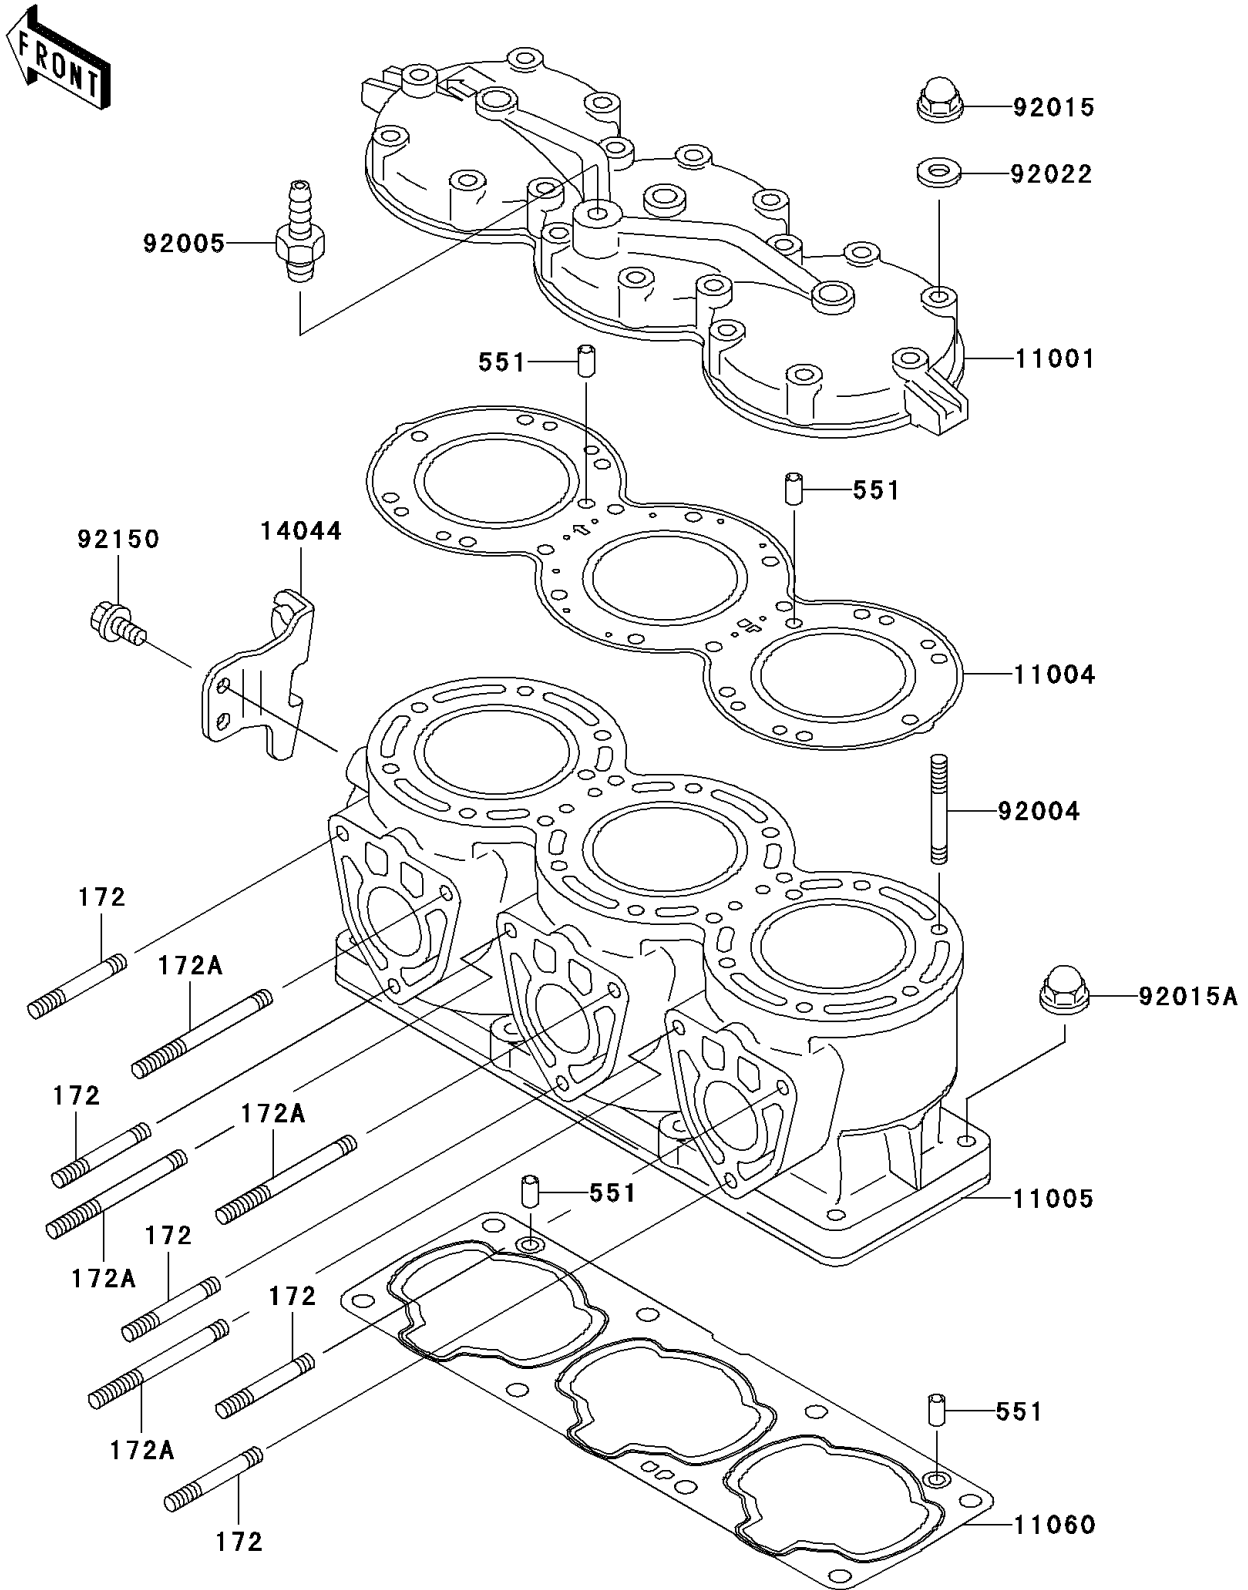

2001 JET SKI® 1100 ZXi PARTS DIAGRAM

Cylinder Head/Cylinder

E1110

2001 JET SKI® 1100 ZXi PARTS LIST

Cylinder Head/Cylinder

ITEM NAME	PART NUMBER	QUANTITY
BOLT-STUD (Ref # 172)	172R0830	1
BOLT-STUD,8X75 (Ref # 172A)	172R0875	1
PIN-DOWEL (Ref # 551)	551R0812	1
HEAD-CYLINDER (Ref # 11001)	11001-3738	1
GASKET-HEAD (Ref # 11004)	11004-3715	1
CYLINDER-ENGINE (Ref # 11005)	11005-3747	1
GASKET,CYLINDER BASE (Ref # 11060)	11060-3817	1
HOLDER-CABLE (Ref # 14044)	14044-3729	1
STUD,8X43 (Ref # 92004)	92004-3715	1
FITTING (Ref # 92005)	92005-3714	1
NUT,CAP,8MM (Ref # 92015)	92015-1371	1
NUT,10MM (Ref # 92015A)	92015-1649	1
WASHER,8.2X18X1.5 (Ref # 92022)	92022-1964	1
BOLT,8X16 (Ref # 92150)	92150-3722	1