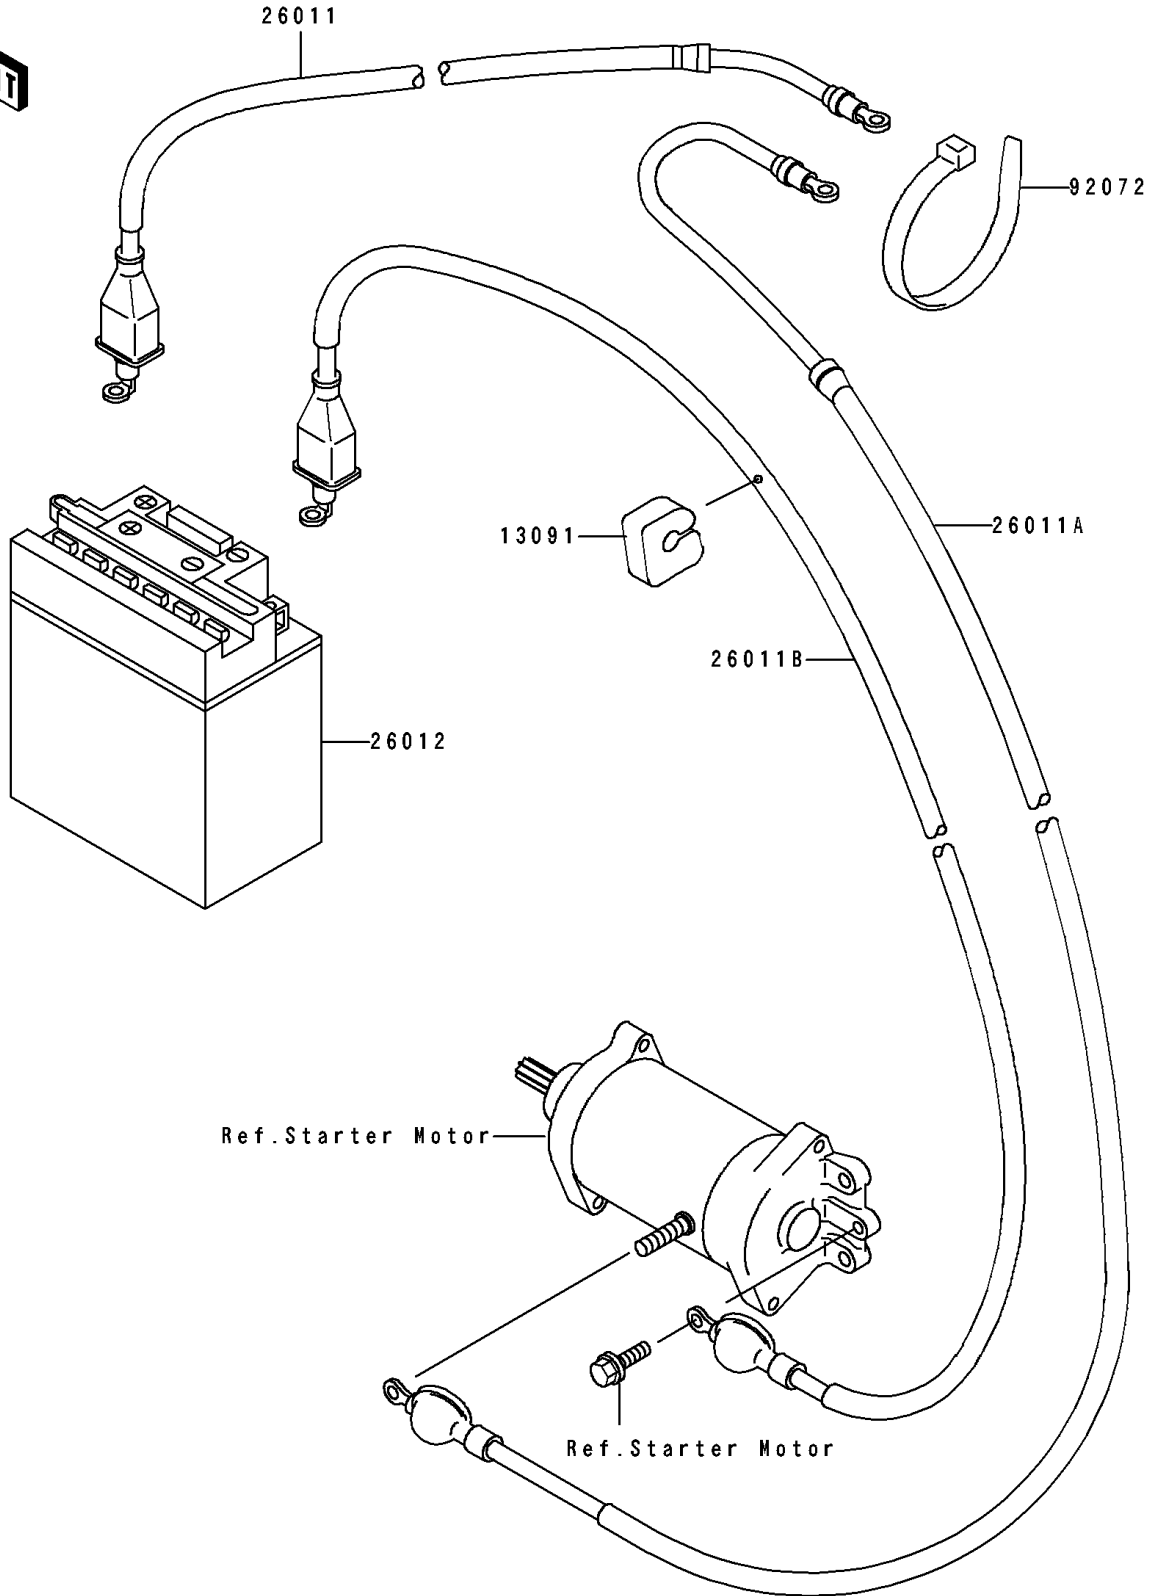

1996 JET SKI® TS PARTS DIAGRAM

Electrical Equipment

F3181

1996 JET SKI® TS PARTS LIST

Electrical Equipment

| ITEM NAME | PART NUMBER | QUANTITY |
|--|-------------|----------|
| HOLDER (Ref # 13091) | 13091-3712 | 1 |
| WIRE-LEAD,BATTERY-RELAY (Ref # 26011) | 26011-3785 | 1 |
| WIRE-LEAD,RELAY-STARTER (Ref # 26011A) | 26011-3786 | 1 |
| WIRE-LEAD,BATTERY-STARTER (Ref # 26011B) | 26011-3787 | 1 |
| BATTERY,YB16CL-B,12V 19AH (Ref # 26012) | 26012-3716 | 1 |
| BAND (Ref # 92072) | 92072-3778 | 1 |