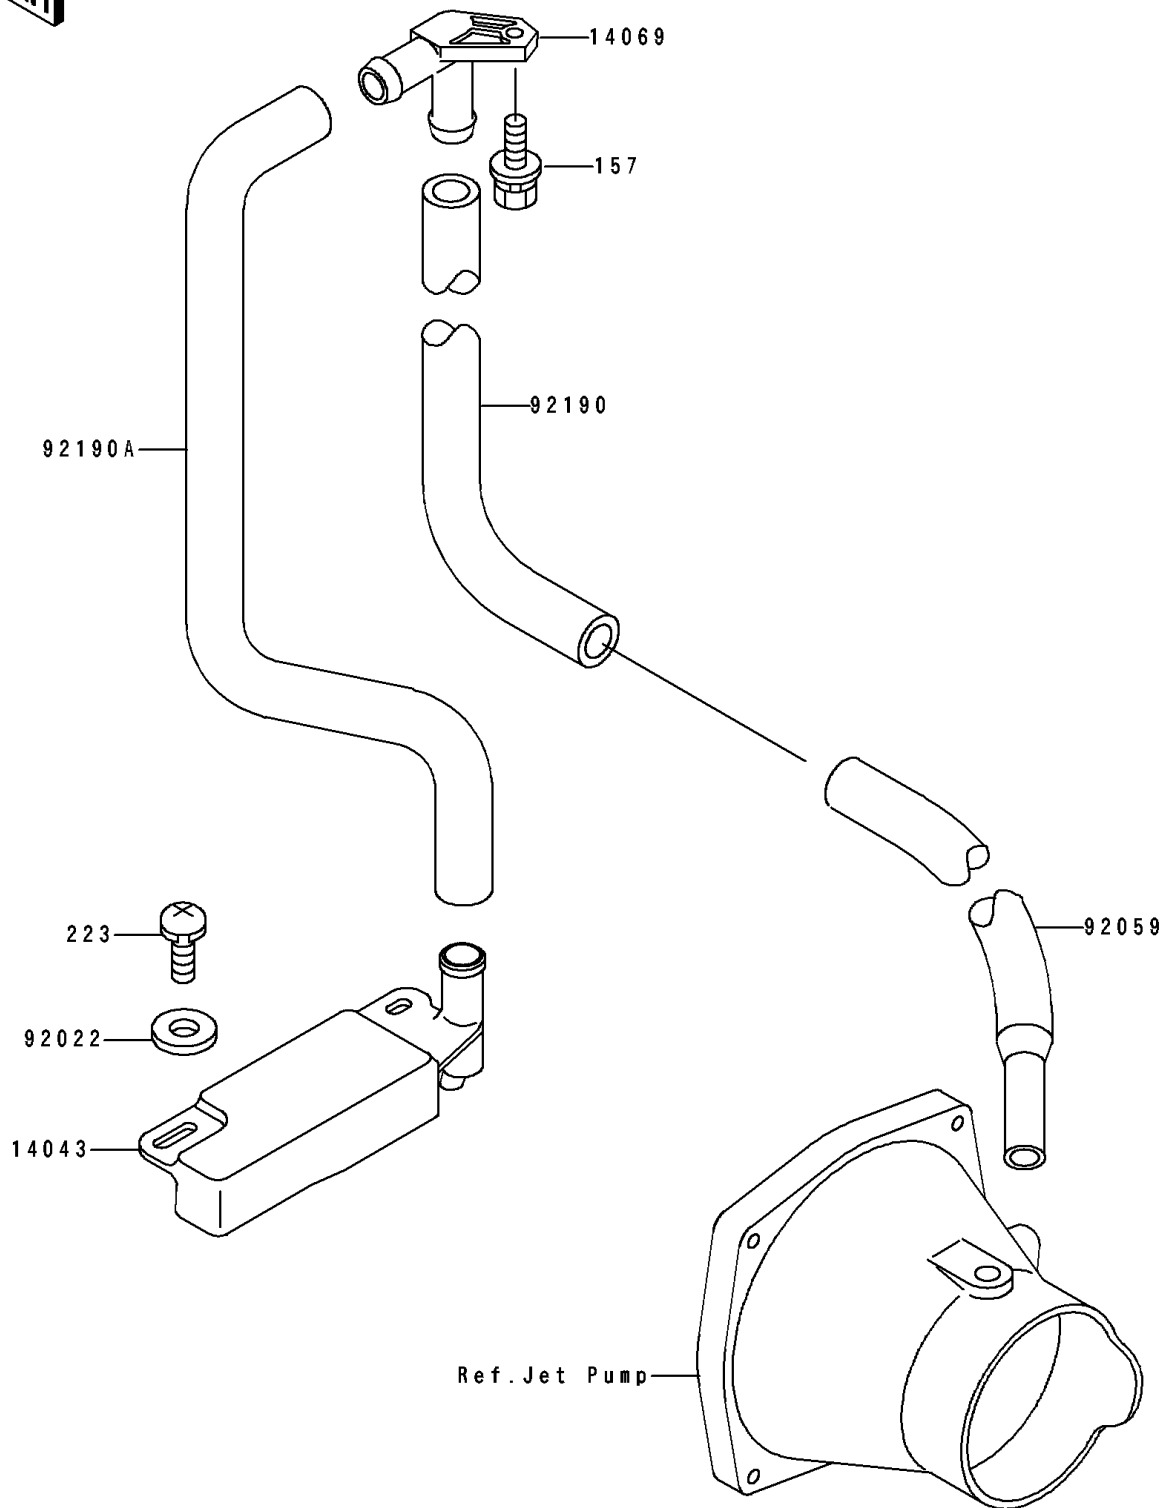

1996 JET SKI® TS PARTS DIAGRAM

Bilge System

F 3145

1996 JET SKI® TS PARTS LIST

Bilge System

ITEM NAME	PART NUMBER	QUANTITY
FILTER (Ref # 14043)	14043-3708	1
BREATHER (Ref # 14069)	14069-3708	1
WASHER (Ref # 92022)	92022-567	1
TUBE,HULL-NOZZLE (Ref # 92059)	92059-3868	1
TUBE,BREATHER-BULKHEAD (Ref # 92190)	92190-3772	1
TUBE,FILTER-BREATHER (Ref # 92190A)	92190-3773	1
BOLT-WSP,6X18 (Ref # 157)	157R0618	1
SCREW-PAN-WS-CROS,6X16 (Ref # 223)	223R0616	1