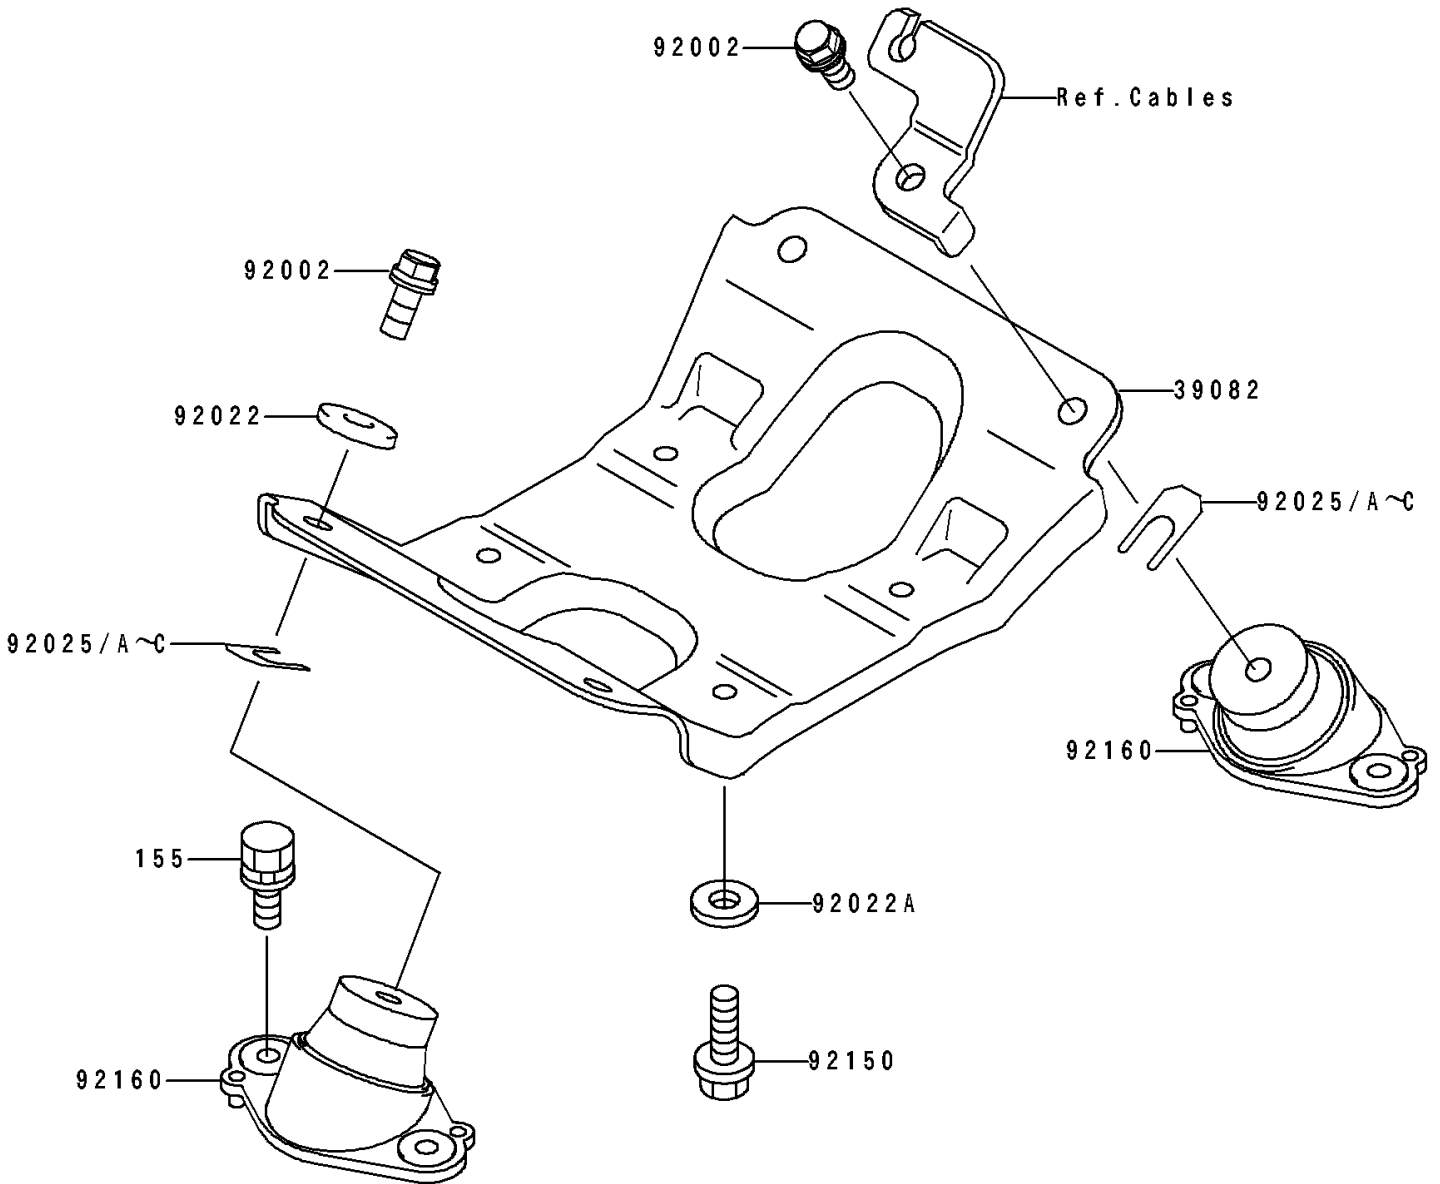

## 1996 JET SKI® TS PARTS DIAGRAM

Engine Mount

F3144

## 1996 JET SKI® TS PARTS LIST

Engine Mount

ITEM NAME	PART NUMBER	QUANTITY
MOUNT-ENGINE (Ref # 39082)	39082-3711	1
BOLT,10X25 (Ref # 92002)	92002-3770	1
WASHER,32X10.5X4 (Ref # 92022)	92022-3023	1
WASHER,10.2X20X1.5 (Ref # 92022A)	92022-3742	1
SHIM,T=0.3MM (Ref # 92025)	92025-3705	1
SHIM,T=0.5MM (Ref # 92025A)	92025-3706	1
SHIM,T=1.0MM (Ref # 92025B)	92025-3707	1
SHIM,T=1.5MM (Ref # 92025C)	92025-3708	1
BOLT,10X25 (Ref # 92150)	92150-3842	1
DAMPER,ENGINE MOUNT (Ref # 92160)	92160-3757	1
BOLT-WSP-SMALL,8X20 (Ref # 155)	155R0820	1