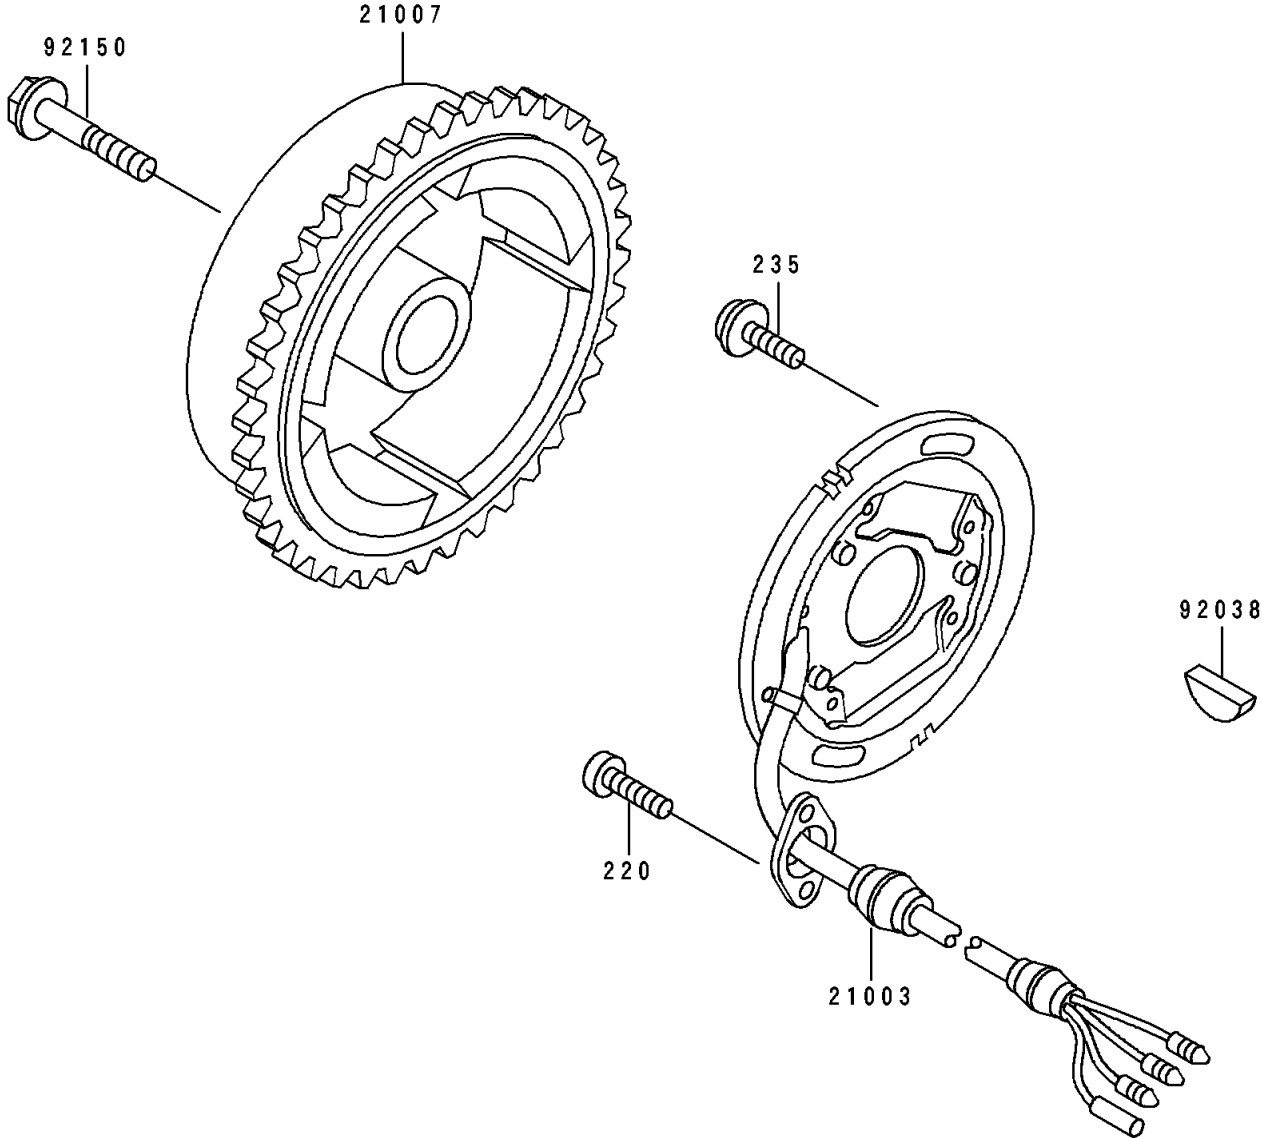

1996 JET SKI® TS PARTS DIAGRAM

Generator

E1810

1996 JET SKI® TS PARTS LIST

Generator

ITEM NAME	PART NUMBER	QUANTITY
STATOR (Ref # 21003)	21003-3718	1
ROTOR,MAGNETO (Ref # 21007)	21007-3710	1
KEY,WOODRUFF (Ref # 92038)	92038-001	1
BOLT (Ref # 92150)	92150-3806	1
SCREW-PAN-CROS (Ref # 220)	220B0512	1
SCREW-PAN-WP-CROS (Ref # 235)	235B0616	1