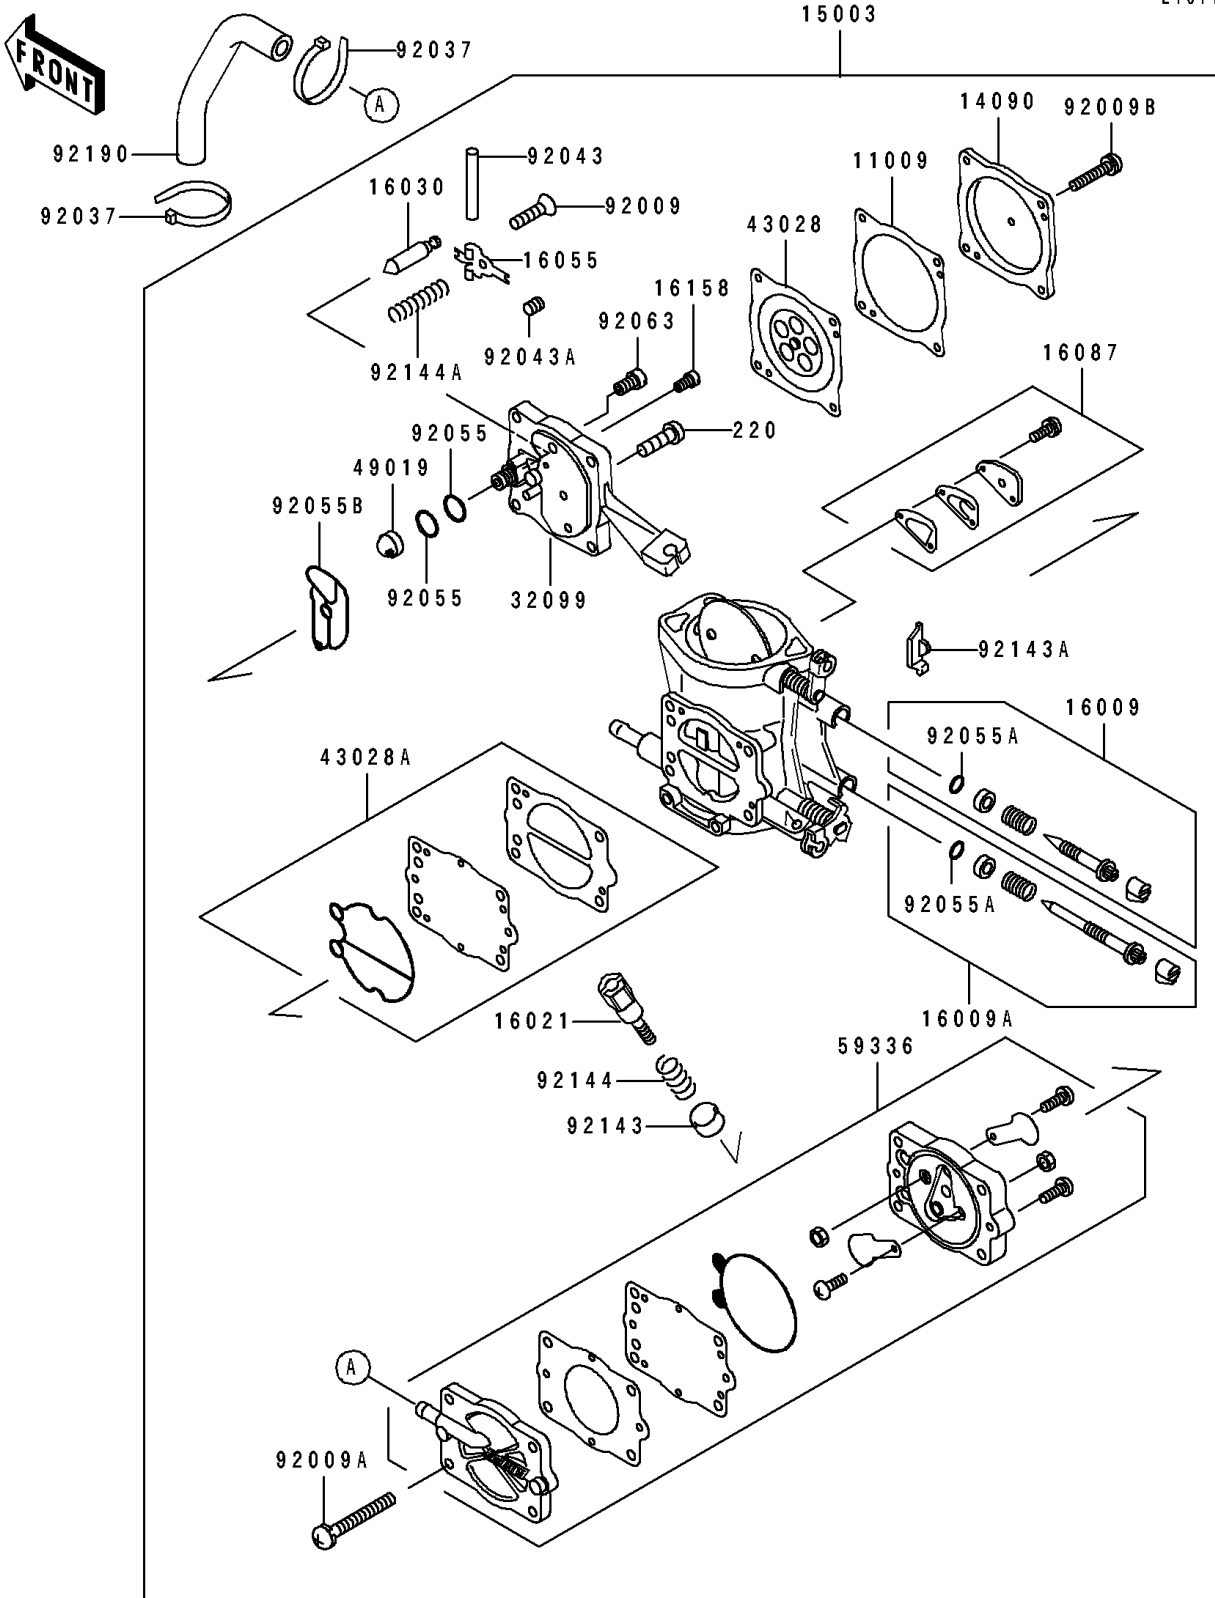

## 1996 JET SKI® TS PARTS DIAGRAM

Carburetor

E1611

## 1996 JET SKI® TS PARTS LIST

Carburetor

ITEM NAME	PART NUMBER	QUANTITY
GASKET,DIAPHRAGM (Ref # 11009)	11009-3730	1
COVER,DIAPHRAGM (Ref # 14090)	14090-3702	1
CARBURETOR-ASSY (Ref # 15003)	15003-3704	1
NEEDLE-JET,MAIN (Ref # 16009)	16009-3713	1
NEEDLE-JET,SLOW (Ref # 16009A)	16009-3715	1
SCREW-THROTTLE STOP (Ref # 16021)	16021-3702	1
VALVE-FLOAT (Ref # 16030)	16030-3701	1
ARM-FLOAT (Ref # 16055)	16055-3701	1
VALVE-CHECK (Ref # 16087)	16087-3703	1
JET-SLOW,#65 (Ref # 16158)	16158-3707	1
CASE,CARBURETOR (Ref # 32099)	32099-3755	1
DIAPHRAGM,CARBURETOR (Ref # 43028)	43028-3704	1
DIAPHRAGM,PUMP (Ref # 43028A)	43028-3706	1
FILTER-FUEL,STRAINER (Ref # 49019)	49019-3707	1
CASE-PUMP (Ref # 59336)	59336-3709	1
SCREW,3X6 (Ref # 92009)	92009-3712	1
SCREW,5X28 (Ref # 92009A)	92009-3783	1
SCREW,4X18 (Ref # 92009B)	92009-3808	1
CLAMP (Ref # 92037)	92037-1173	1
PIN,FLOAT (Ref # 92043)	92043-1209	1
PIN,THROTTLE STOP SCREW (Ref # 92043A)	92043-3712	1
RING-O (Ref # 92055)	92055-1246	1
RING-O,ADJUST SCREW (Ref # 92055A)	92055-3713	1
RING-O (Ref # 92055B)	92055-3734	1
JET-MAIN,#120 (Ref # 92063)	92063-3702	1
COLLAR,THROTTLE STOP SCREW (Ref # 92143)	92143-3709	1
COLLAR (Ref # 92143A)	92143-3727	1
SPRING,THROTTLE STOP SCREW (Ref # 92144)	92144-3706	1
SPRING,FLOAT ARM (Ref # 92144A)	92144-3733	1

## 1996 JET SKI® TS PARTS LIST

Carburetor

ITEM NAME	PART NUMBER	QUANTITY
TUBE (Ref # 92190)	92190-3733	1
SCREW-PAN-CROS (Ref # 220)	220D0408	1