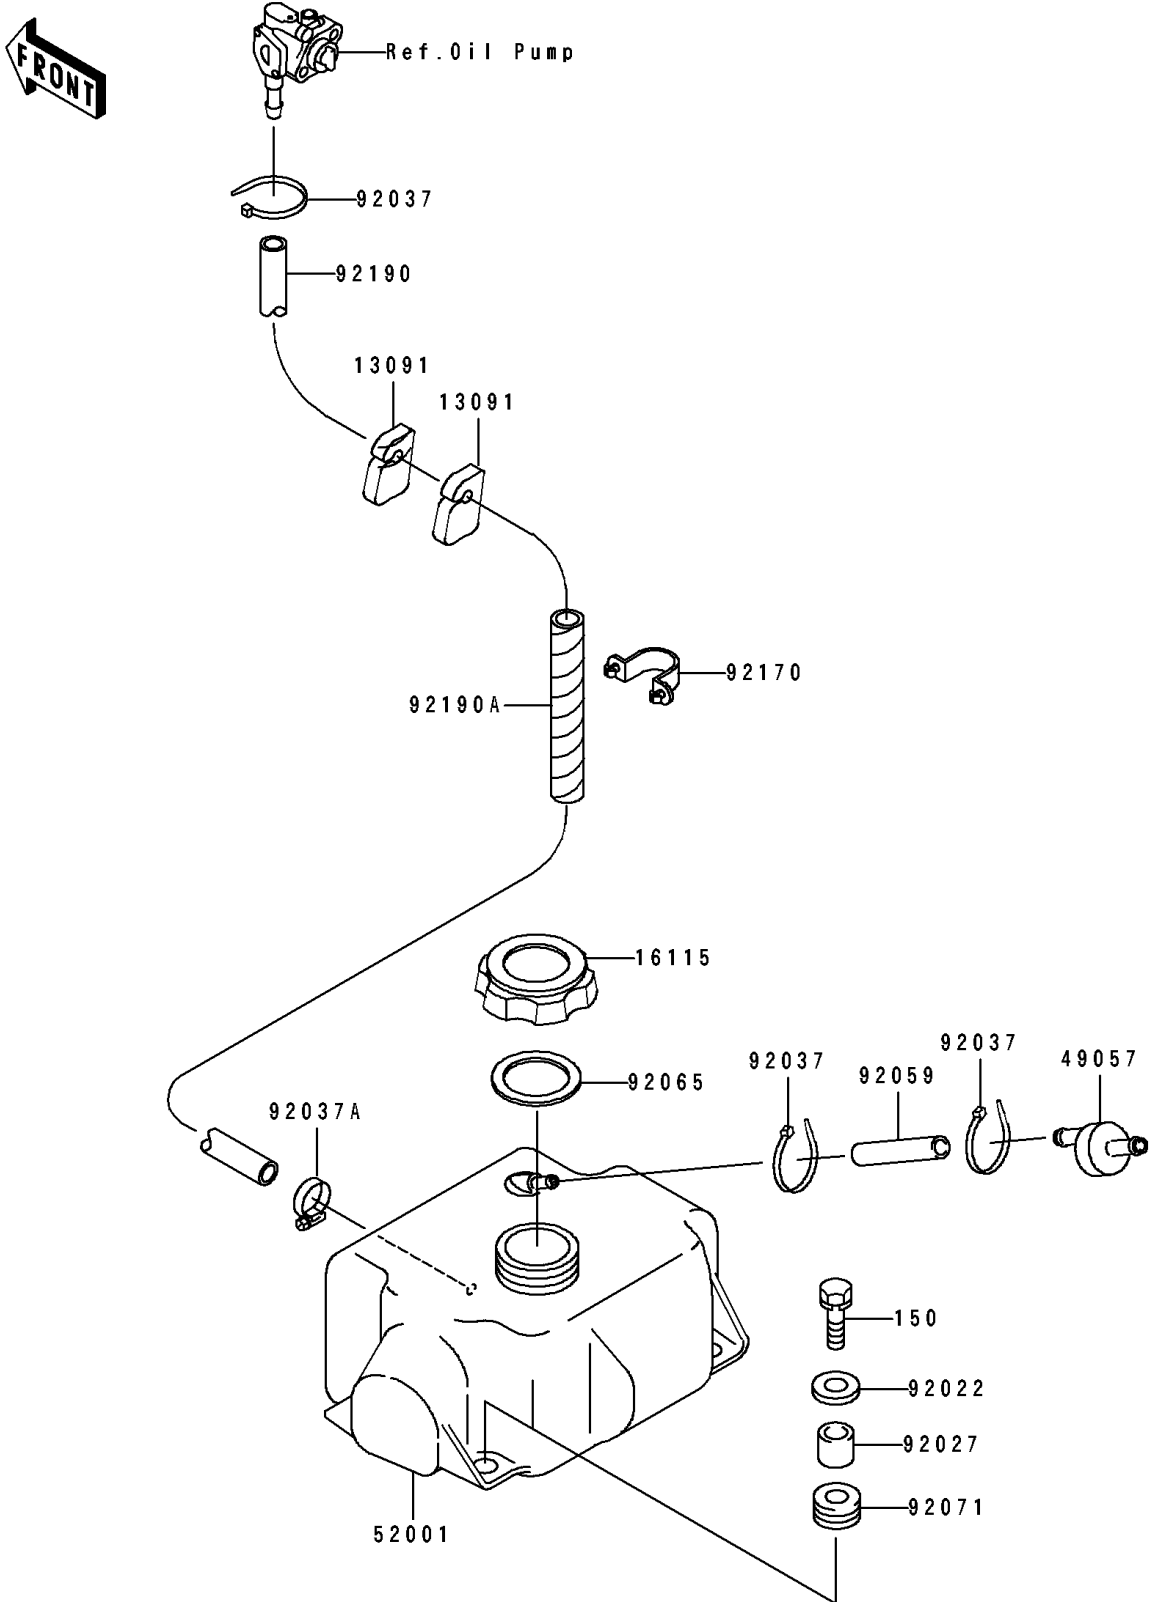

1991 JET SKI® TS PARTS DIAGRAM

Oil Tank (& NAMI.KAW42717 92)

F3174

1991 JET SKI® TS PARTS LIST

Oil Tank(&NAMI.KAW42717 92)

ITEM NAME	PART NUMBER	QUANTITY
HOLDER (Ref # 13091)	13091-3712	1
CAP-OIL FILLER (Ref # 16115)	16115-3709	1
VALVE-RELIEF (Ref # 49057)	49057-3001	1
TANK-OIL (Ref # 52001)	52001-3709	1
WASHER,6.2X20X2 (Ref # 92022)	92022-3714	1
COLLAR,6.2X10X10 (Ref # 92027)	92027-3705	1
CLAMP (Ref # 92037)	92037-1173	1
CLAMP (Ref # 92037A)	92037-3726	1
TUBE,5.8X12.2X55 (Ref # 92059)	92059-3026	1
GASKET (Ref # 92065)	92065-504	1
GROMMET (Ref # 92071)	92071-3716	1
CLAMP,HARNESS (Ref # 92170)	92170-1122	1
TUBE,5.8X10.8X1300 (Ref # 92190)	92190-3803	1
TUBE, SPIRAL,L=120 (Ref # 92190A)	92190-3840	1
BOLT-WS,6X22 (Ref # 150)	150R0622	1