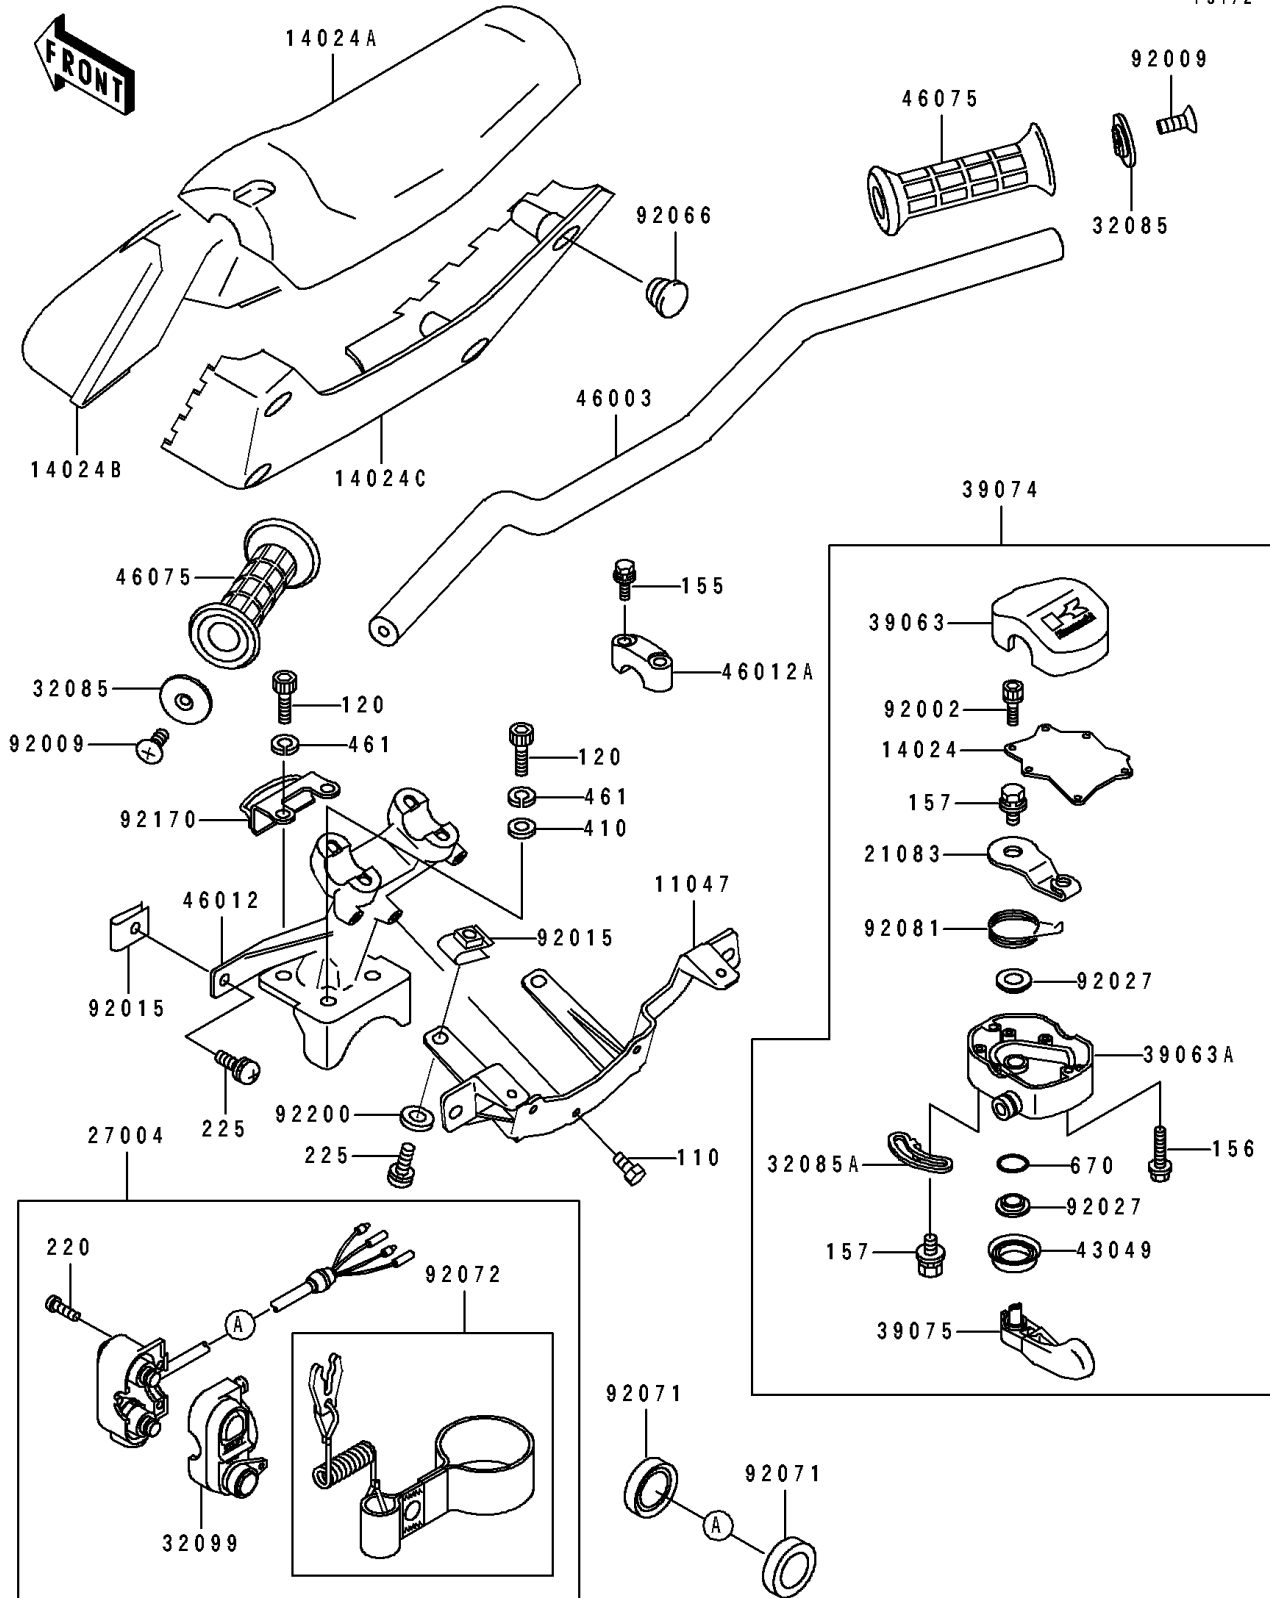

## 1991 JET SKI® TS PARTS DIAGRAM

Handlebar(JF650-B3/B4)

F3172

## 1991 JET SKI® TS PARTS LIST

Handlebar(JF650-B3/B4)

ITEM NAME	PART NUMBER	QUANTITY
BRACKET,HANDLE COVER (Ref # 11047)	11047-3713	1
COVER,THROTTLE LEVER (Ref # 14024)	14024-3701	1
COVER,HANDLE,UPP,F.BLACK (Ref # 14024A)	14024-3775-21	1
COVER,HANDLE,FR,M.M.BLUE (Ref # 14024B)	14024-3776-TA	1
COVER,HANDLE,RR,M.M.BLUE (Ref # 14024C)	14024-3808-TA	1
ARM,THROTTLE LEVER (Ref # 21083)	21083-3701	1
SWITCH-ASSY,STOP&START (Ref # 27004)	27004-3714	1
STOPPER (Ref # 32085)	32085-3705	1
STOPPER (Ref # 32085A)	32085-3709	1
CASE,TETHER SWITCH (Ref # 32099)	32099-3738	1
HOUSING-CONTROL,UPP (Ref # 39063)	39063-3703	1
HOUSING-CONTROL,LWR (Ref # 39063A)	39063-3707	1
LEVER-ASSY-THROTTLE (Ref # 39074)	39074-3711	1
LEVER-THROTTLE (Ref # 39075)	39075-3704	1
PACKING,THROTTLE LEVER (Ref # 43049)	43049-3701	1
HANDLE (Ref # 46003)	46003-3717	1
HOLDER-HANDLE,LWR (Ref # 46012)	46012-3718	1
HOLDER-HANDLE,UPP (Ref # 46012A)	46012-3720	1
GRIP,HANDLEBAR (Ref # 46075)	46075-3713	1
BOLT,SOCKET,3X10 (Ref # 92002)	92002-3751	1
SCREW,6X16 (Ref # 92009)	92009-3703	1
NUT,5MM (Ref # 92015)	92015-3799	1
COLLAR,THROTTLE LEVER (Ref # 92027)	92027-3704	1
PLUG (Ref # 92066)	92066-3730	1
GROMMET (Ref # 92071)	92071-3771	1
BAND,TETHER SWITCH (Ref # 92072)	92072-3734	1
SPRING,THROTTLE LEVER RETURN (Ref # 92081)	92081-3702	1
CLAMP,HARNESS&CABLE (Ref # 92170)	92170-3727	1
WASHER,6.5X16X1.0 (Ref # 92200)	92200-3712	1

## 1991 JET SKI® TS PARTS LIST

Handlebar(JF650-B3/B4)

ITEM NAME	PART NUMBER	QUANTITY
BOLT,6X12 (Ref # 110)	110R0612	1
BOLT-SOCKET,8X25 (Ref # 120)	120R0825	1
BOLT-WSP-SMALL,8X35 (Ref # 155)	155R0835	1
BOLT-WP,5X25 (Ref # 156)	156R0525	1
BOLT-WSP,5X12 (Ref # 157)	157R0512	1
SCREW-PAN-CROS,5X30 (Ref # 220)	220R0530	1
SCREW-PAN-WSP-CROS,5X25 (Ref # 225)	225R0525	1
WASHER-PLAIN-SMALL,8MM (Ref # 410)	410S0800	1
WASHER-SPRING,8MM (Ref # 461)	461S0800	1
O RING,8MM (Ref # 670)	670B1508	1