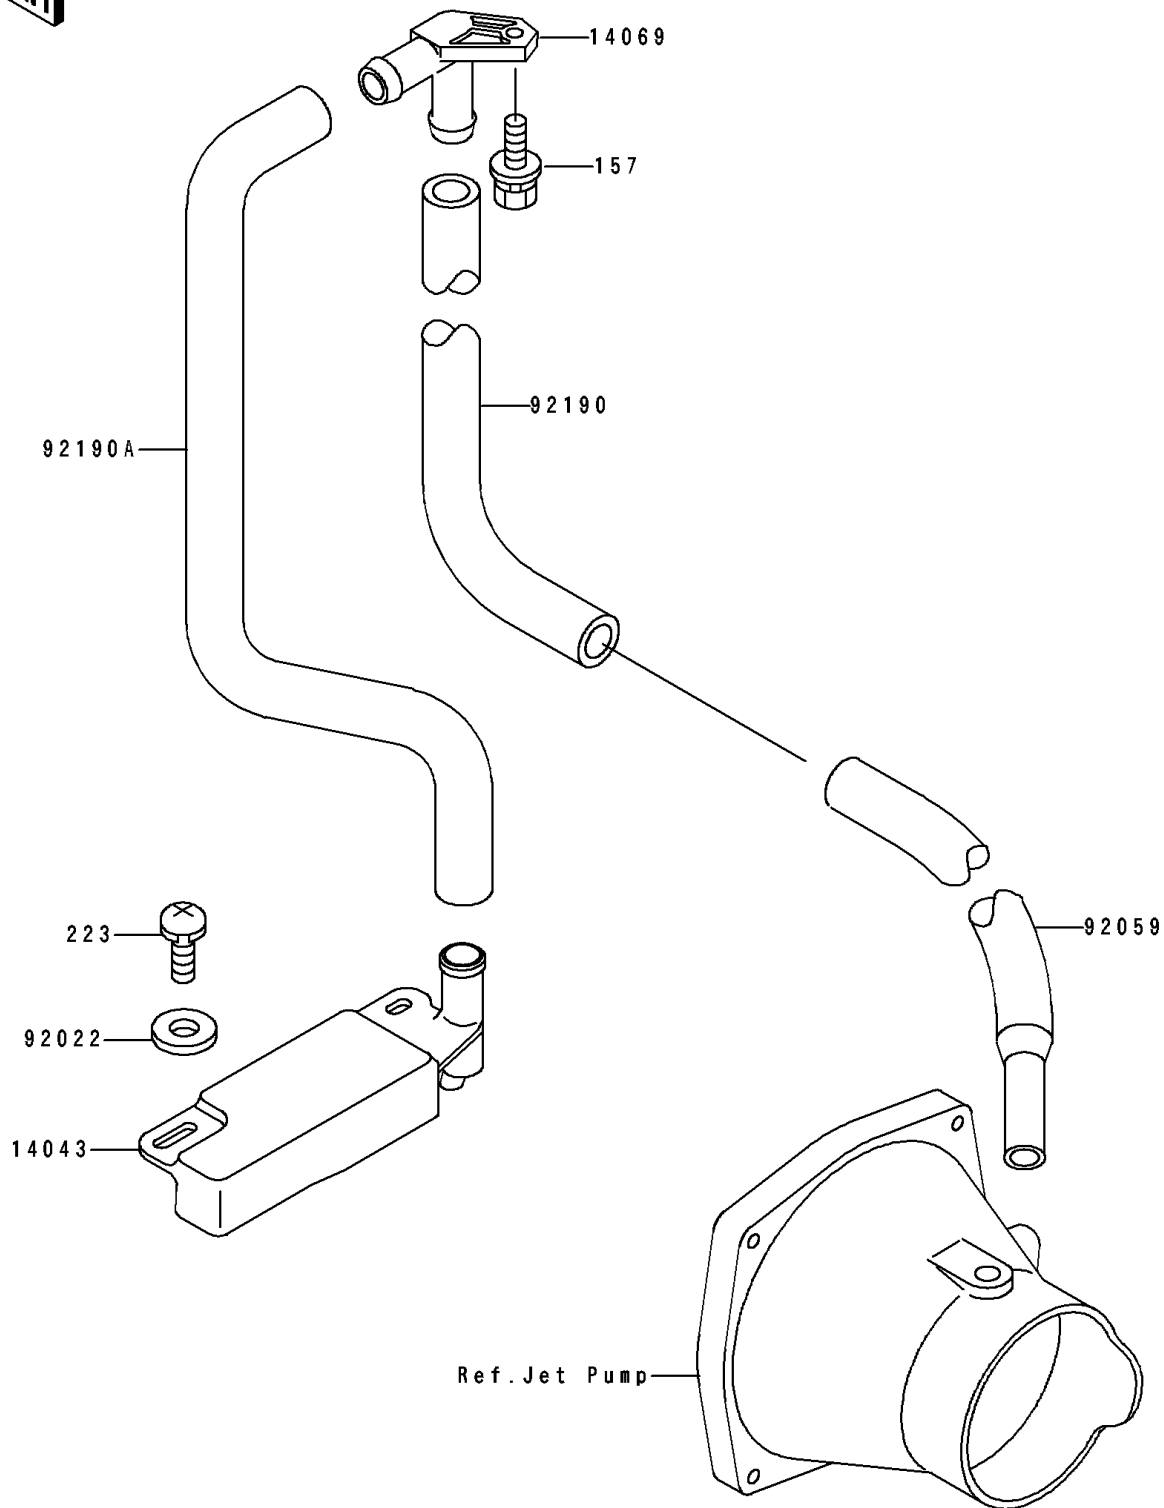

1991 JET SKI® TS PARTS DIAGRAM

Bilge System

F 3145

1991 JET SKI® TS PARTS LIST

Bilge System

ITEM NAME	PART NUMBER	QUANTITY
FILTER (Ref # 14043)	14043-3708	1
BREATHER (Ref # 14069)	14069-3708	1
WASHER (Ref # 92022)	92022-567	1
TUBE,HULL-NOZZLE (Ref # 92059)	92059-3868	1
TUBE,BREATHER-BULKHEAD (Ref # 92190)	92190-3772	1
TUBE,FILTER-BREATHER (Ref # 92190A)	92190-3773	1
BOLT-WSP,6X18 (Ref # 157)	157R0618	1
SCREW-PAN-WS-CROS,6X16 (Ref # 223)	223R0616	1