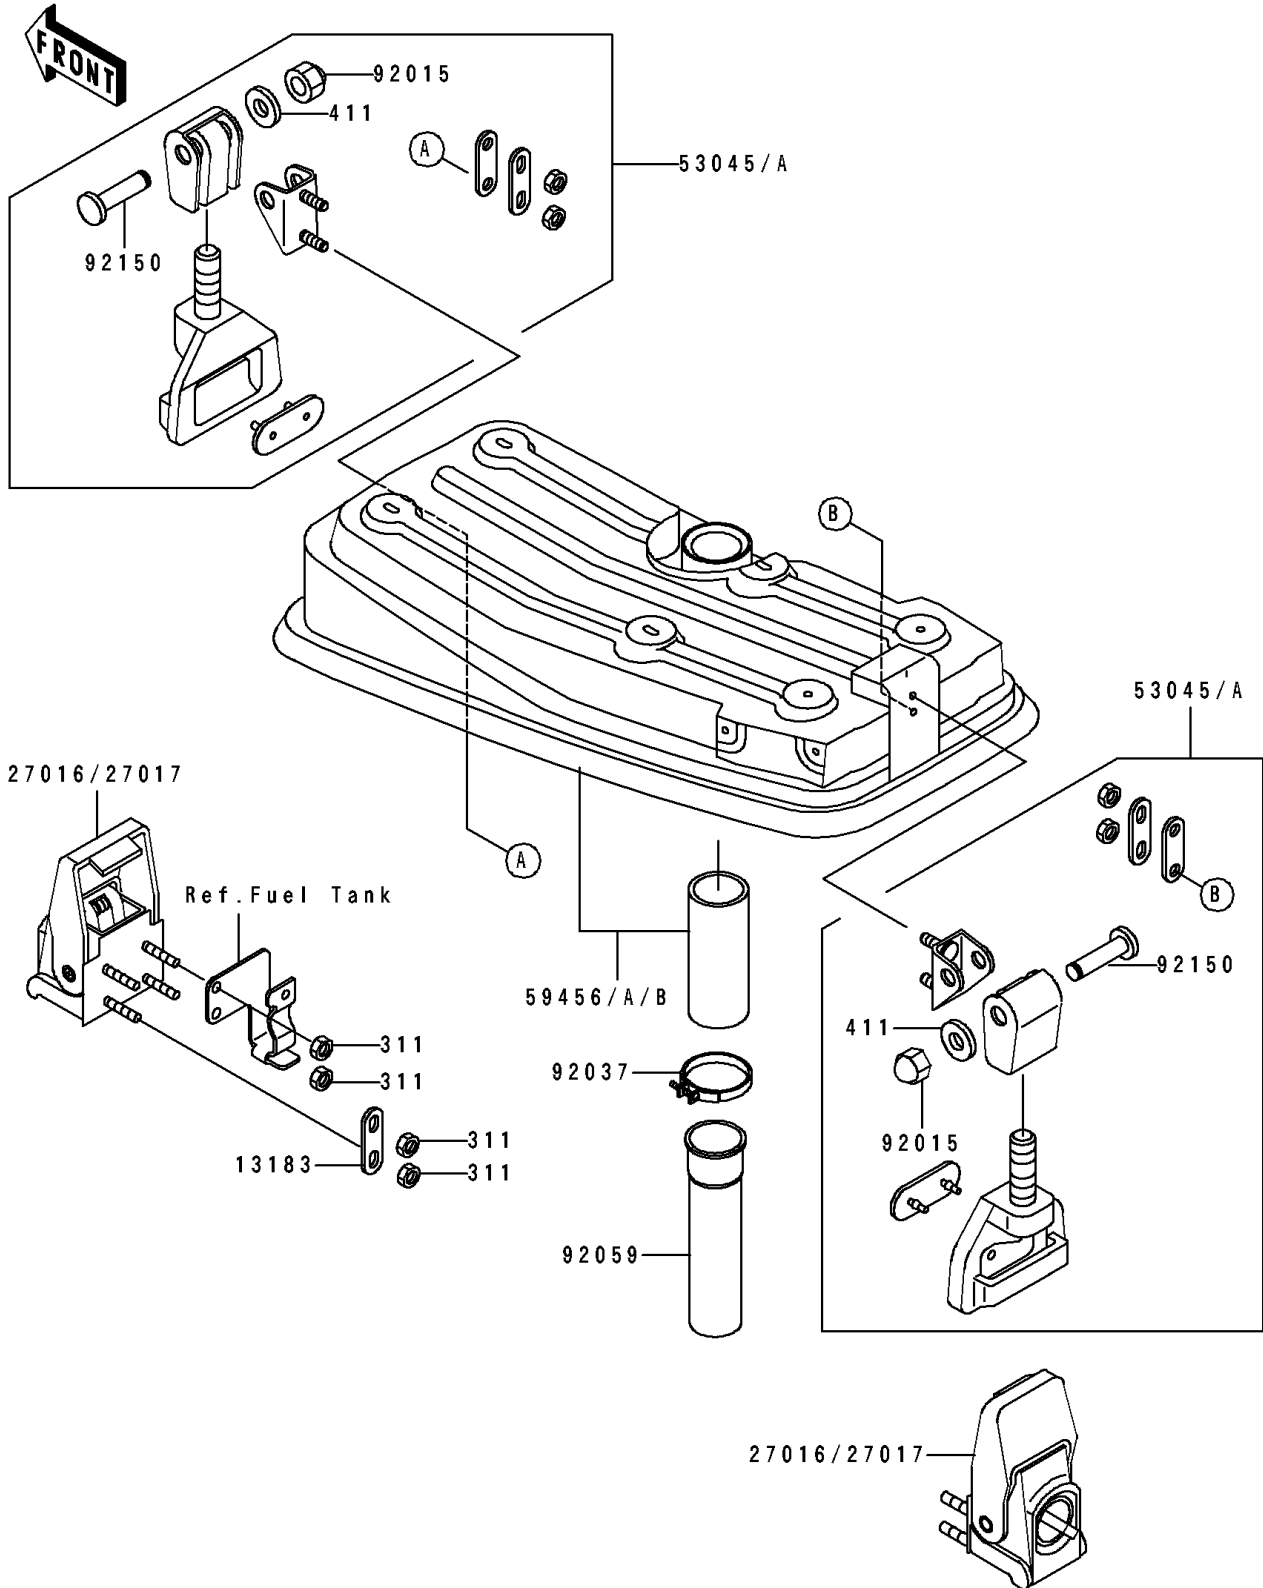

1991 JET SKI® TS PARTS DIAGRAM

Engine Hood

F 31 42

1991 JET SKI® TS PARTS LIST

Engine Hood

| ITEM NAME | PART NUMBER | QUANTITY |
|---|---------------|----------|
| PLATE (Ref # 13183) | 13183-3759 | 1 |
| LOCK,HULL (Ref # 27017) | 27017-3706 | 1 |
| HOOK-ASSY,HOOD (Ref # 53045) | 53045-3703 | 1 |
| HOOD-COMP-ENGINE,M.M.BLUE (Ref # 59456) | 59456-3725-TA | 1 |
| NUT,CAP,6MM (Ref # 92015) | 92015-3755 | 1 |
| CLAMP (Ref # 92037) | 92037-3738 | 1 |
| TUBE (Ref # 92059) | 92059-3803 | 1 |
| BOLT (Ref # 92150) | 92150-3793 | 1 |
| NUT-HEX,5MM (Ref # 311) | 311R0500 | 1 |
| WASHER-PLAIN,6MM (Ref # 411) | 411S0600 | 1 |