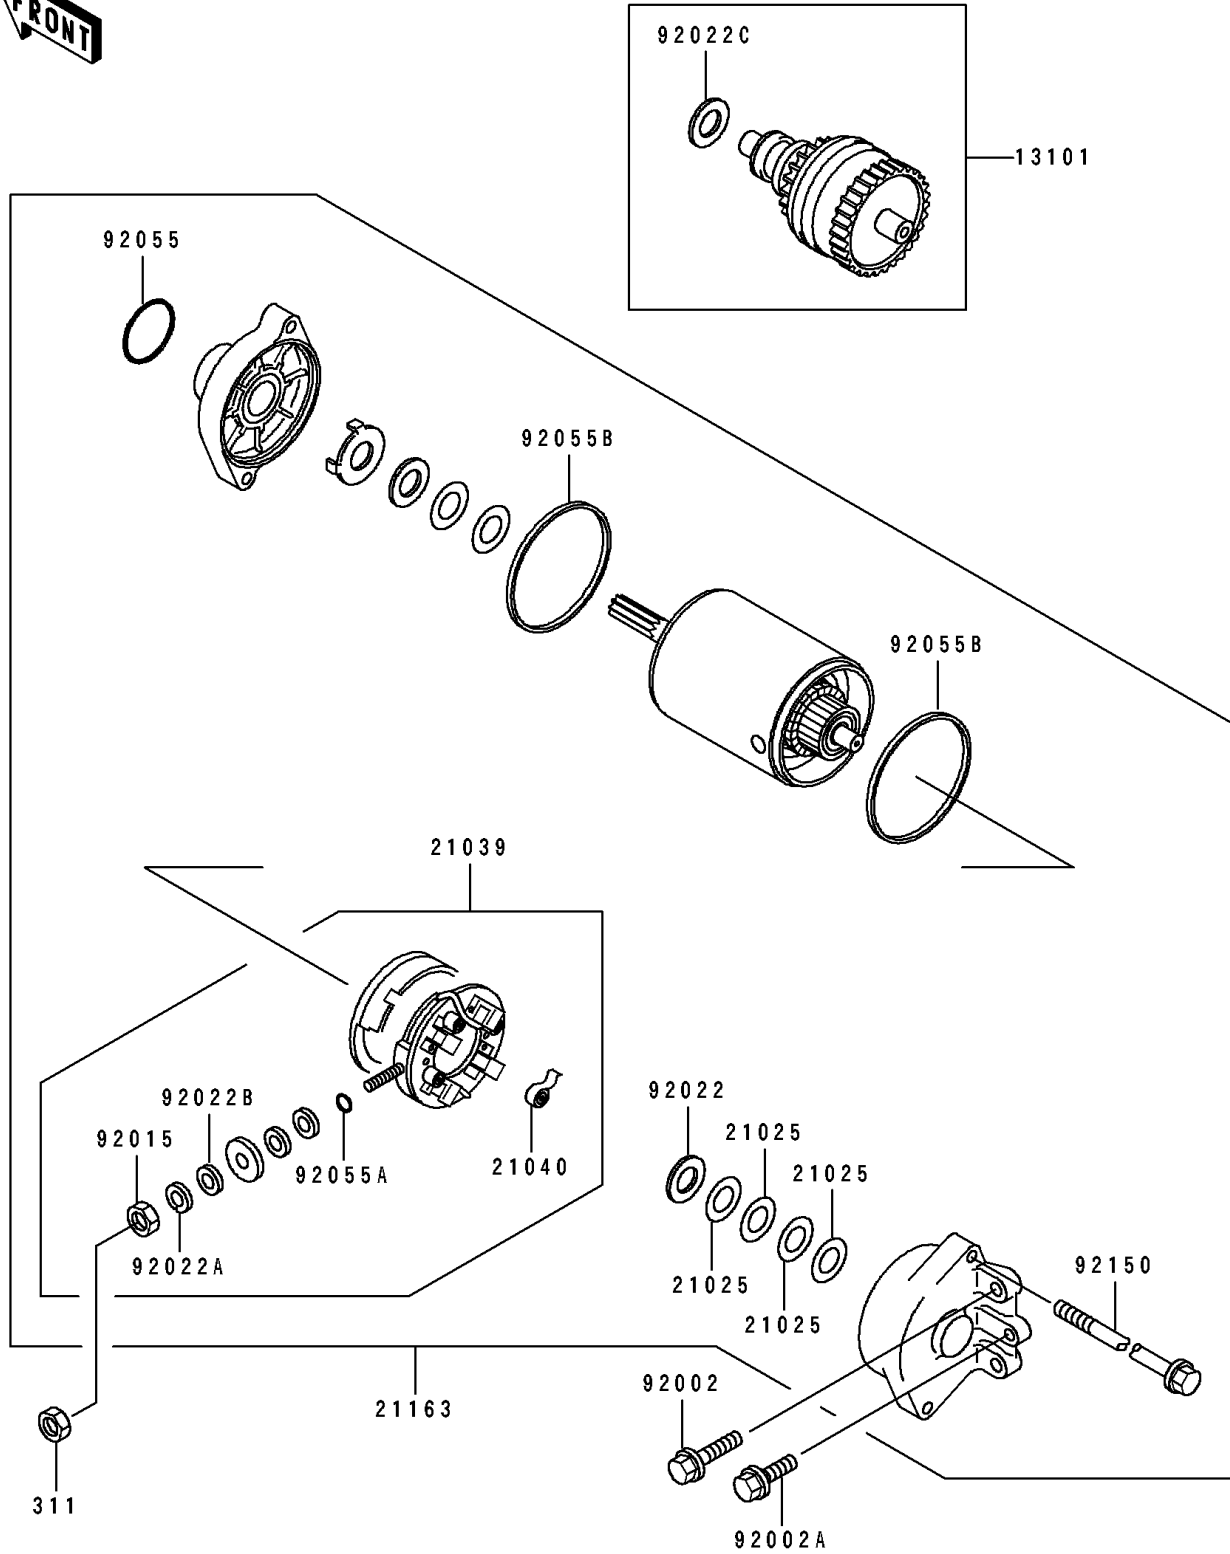

## 1991 JET SKI® TS PARTS DIAGRAM

Starter Motor

E1840

## 1991 JET SKI® TS PARTS LIST

Starter Motor

ITEM NAME	PART NUMBER	QUANTITY
GEAR-ASSY (Ref # 13101)	13101-3706	1
WASHER,9.1X18X0.2 (Ref # 21025)	21025-011	1
BRUSH,CARBON (Ref # 21039)	21039-3703	1
SPRING-BRUSH (Ref # 21040)	21040-1055	1
STARTER-ELECTRIC (Ref # 21163)	21163-3709	1
BOLT,6X25 (Ref # 92002)	92002-3714	1
BOLT,6X12 (Ref # 92002A)	92002-3763	1
NUT,6MM (Ref # 92015)	92015-3710	1
WASHER,9.1X18X0.8 (Ref # 92022)	92022-1132	1
WASHER,6MM (Ref # 92022A)	92022-3711	1
WASHER,6MM (Ref # 92022B)	92022-3713	1
WASHER,12X24X1.0 (Ref # 92022C)	92022-3731	1
RING-O (Ref # 92055)	92055-1276	1
RING-O,4.5X2.0 (Ref # 92055A)	92055-1370	1
RING-O,STARTER MOTOR (Ref # 92055B)	92055-1381	1
BOLT (Ref # 92150)	92150-3772	1
NUT-HEX,6MM (Ref # 311)	311R0600	1