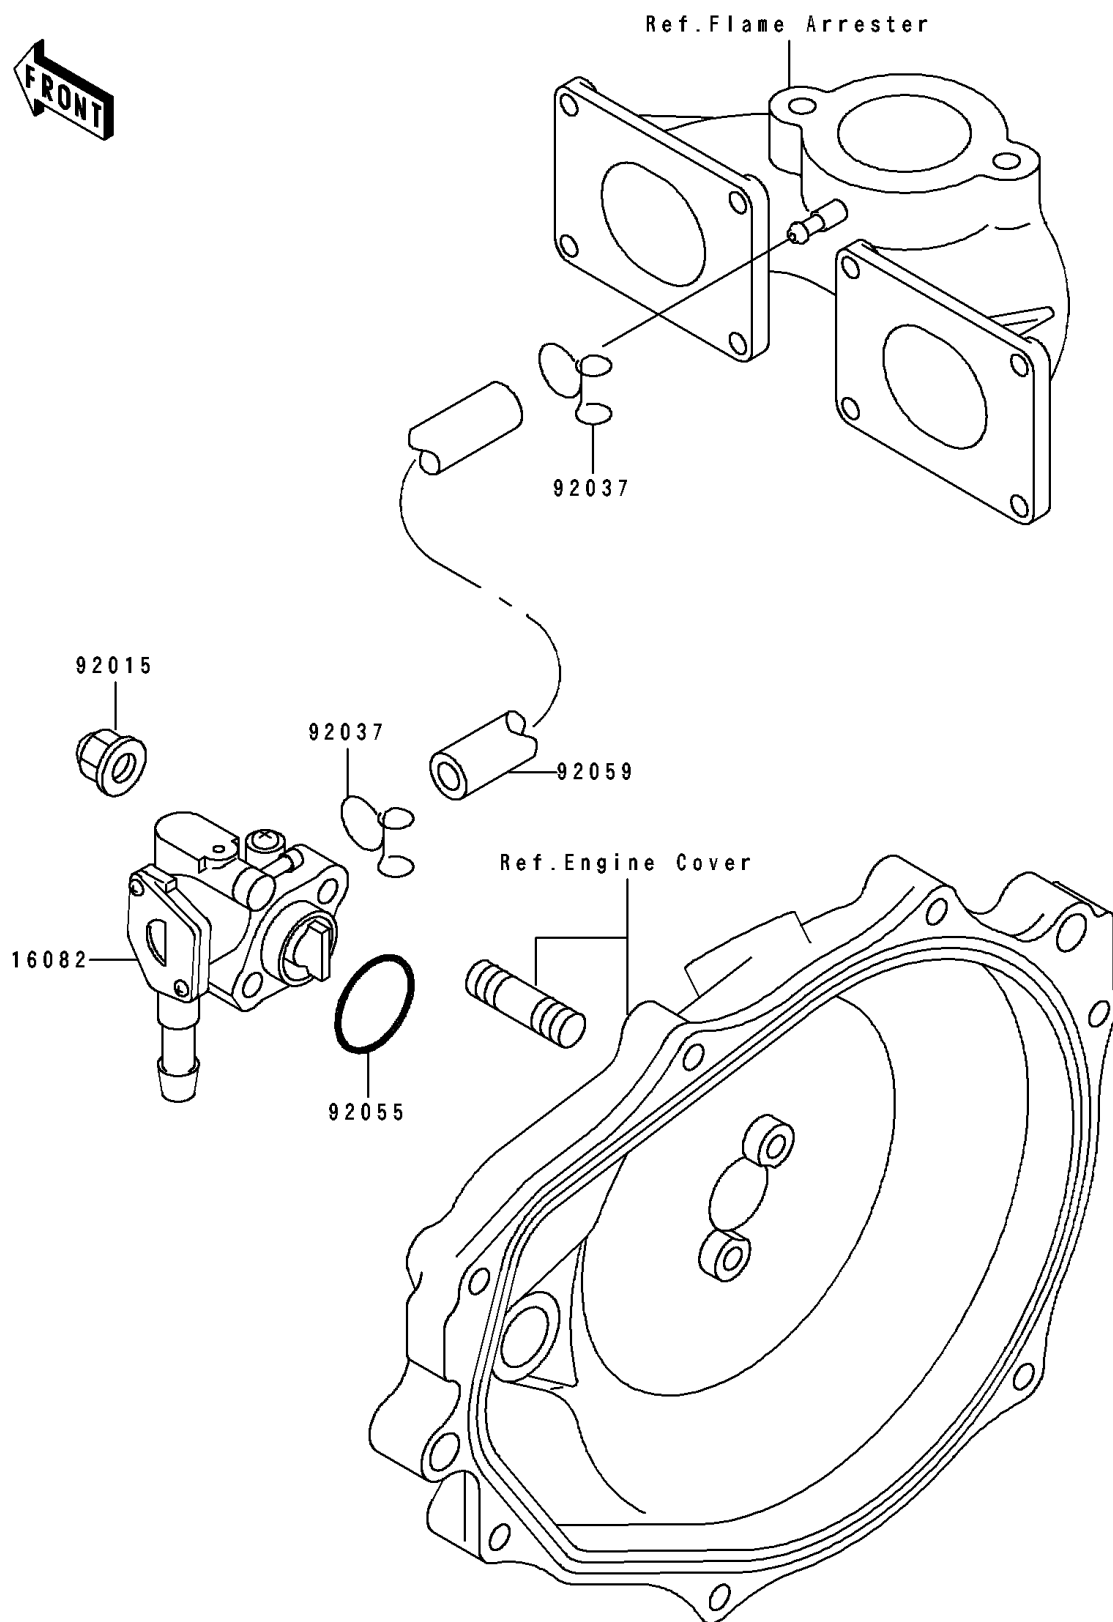

1991 JET SKI® TS PARTS DIAGRAM

Oil Pump

E1710

1991 JET SKI® TS PARTS LIST

Oil Pump

ITEM NAME	PART NUMBER	QUANTITY
PUMP-ASSY-OIL (Ref # 16082)	16082-3710	1
NUT,CAP,6MM (Ref # 92015)	92015-1385	1
CLAMP (Ref # 92037)	92037-3722	1
RING-O,19.5X1.5 (Ref # 92055)	92055-055	1
TUBE,3X6X380 (Ref # 92059)	92059-3755	1