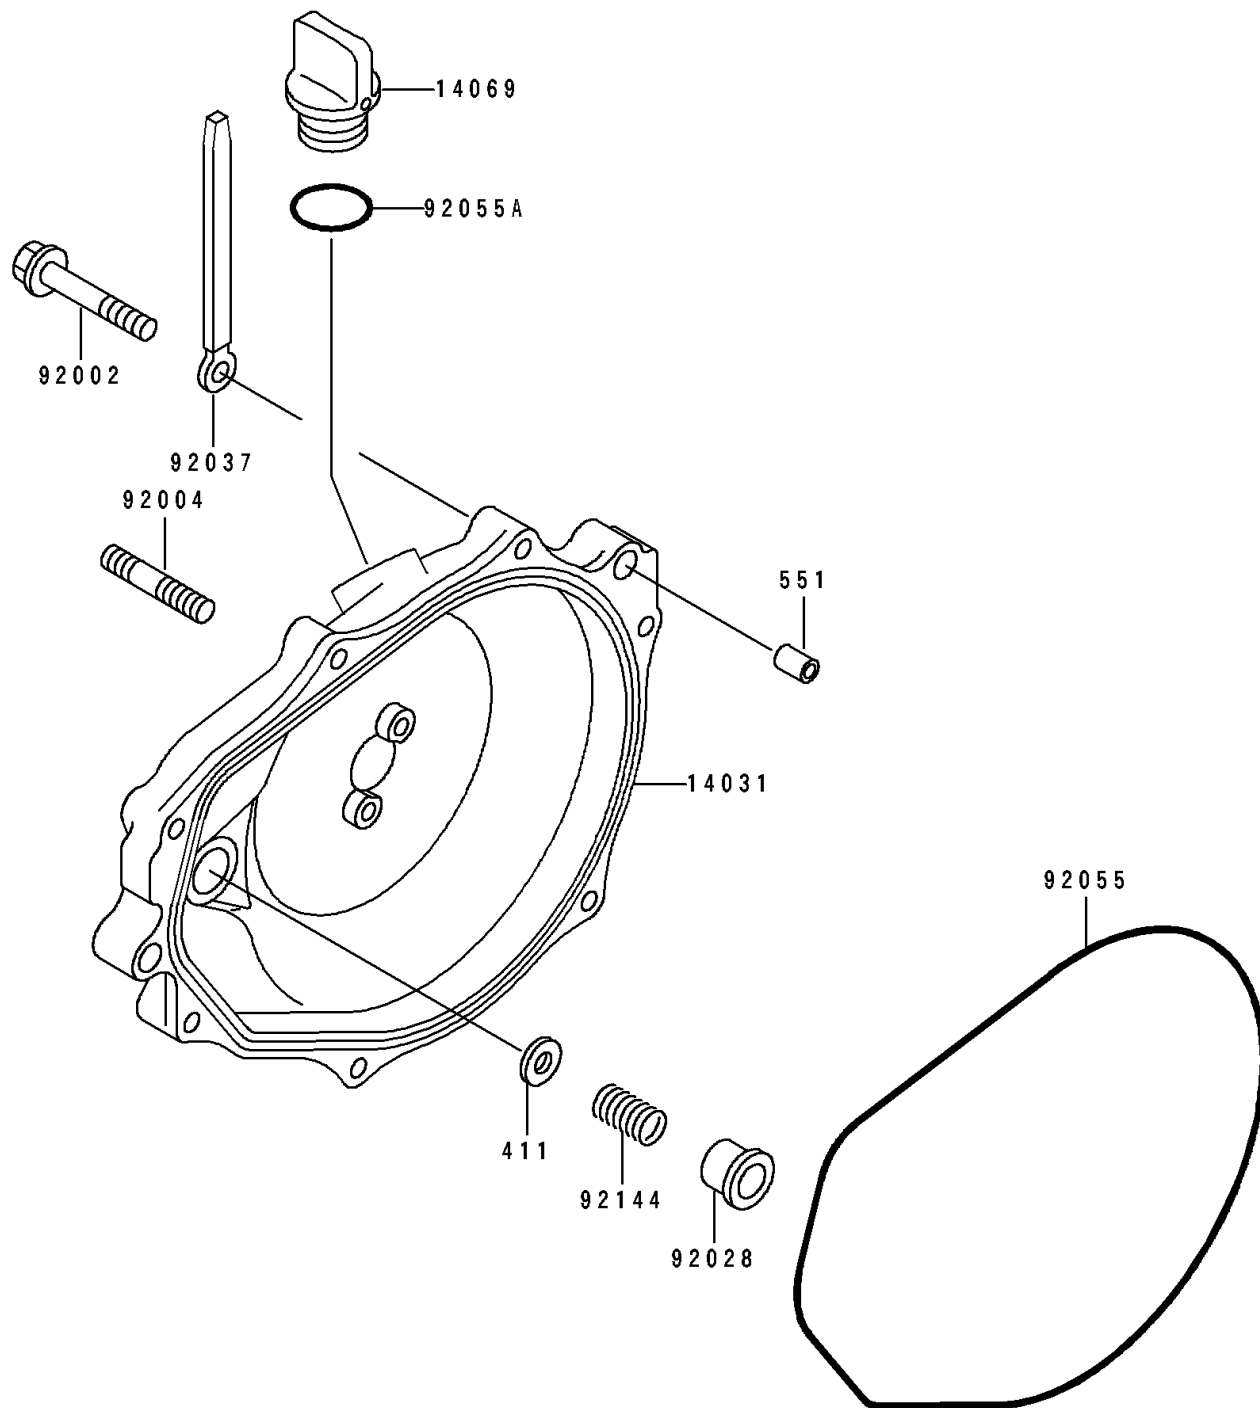

1991 JET SKI® TS PARTS DIAGRAM

Engine Cover(s)

E1431

1991 JET SKI® TS PARTS LIST

Engine Cover(s)

ITEM NAME	PART NUMBER	QUANTITY
COVER-GENERATOR (Ref # 14031)	14031-3710	1
BREATHER (Ref # 14069)	14069-3709	1
BOLT,6X30 (Ref # 92002)	92002-3726	1
STUD (Ref # 92004)	92004-3710	1
BUSHING (Ref # 92028)	92028-3718	1
CLAMP,L=100 (Ref # 92037)	92037-3736	1
RING-O,GENERATOR COVER (Ref # 92055)	92055-3712	1
RING-O (Ref # 92055A)	92055-515	1
SPRING (Ref # 92144)	92144-3728	1
WASHER-PLAIN,5MM (Ref # 411)	411S0500	1
PIN-DOWEL (Ref # 551)	551R0812	1