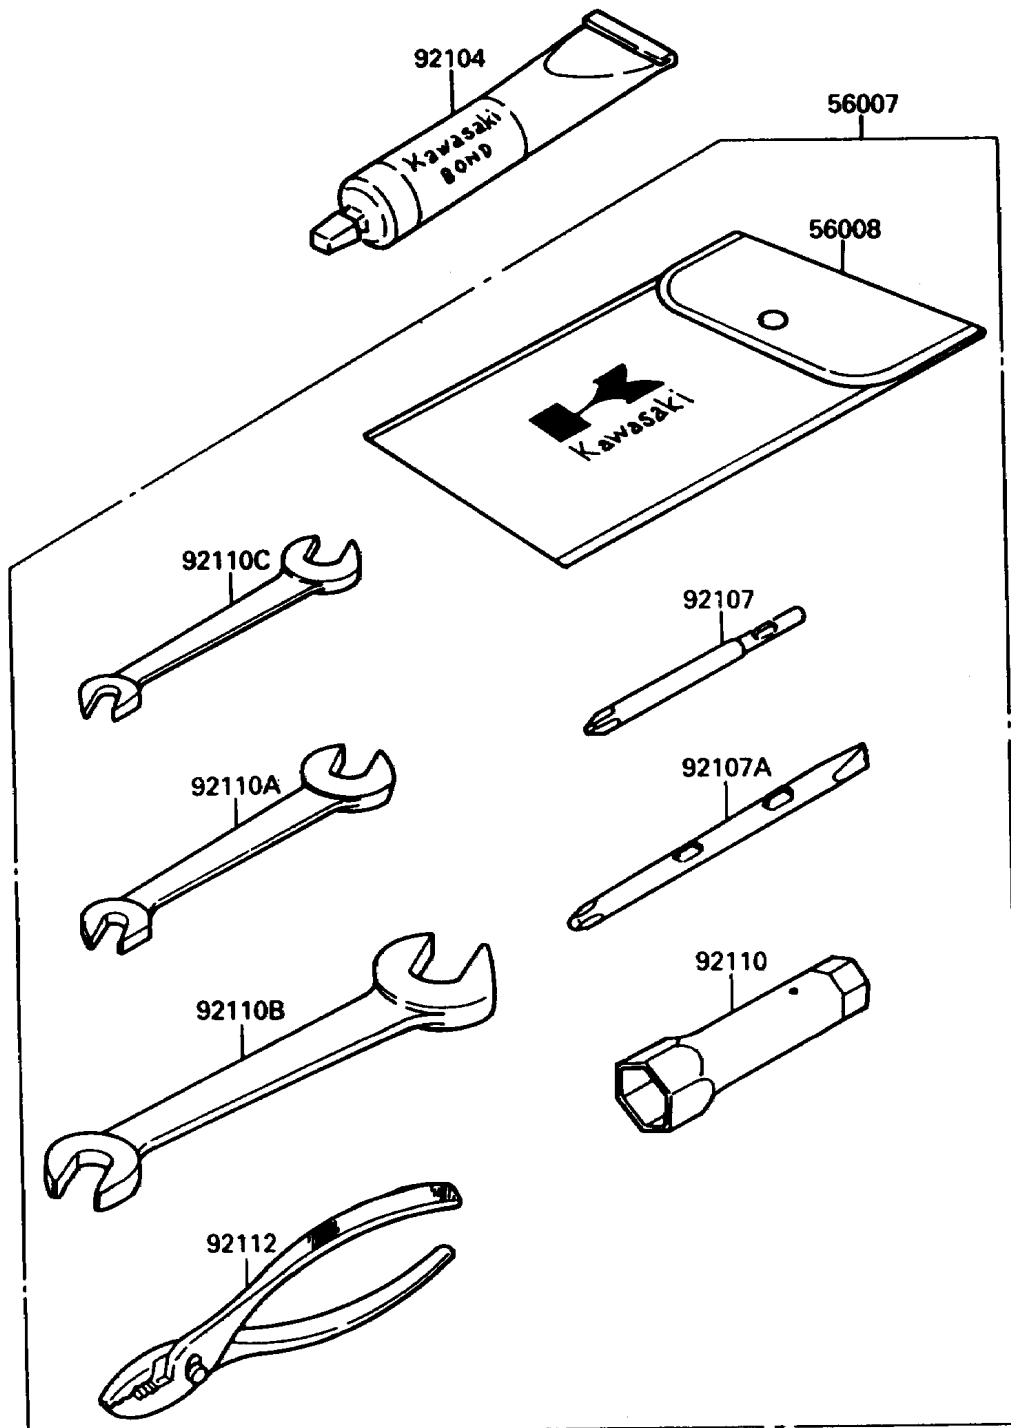

1989 JET SKI® TS PARTS DIAGRAM

Owner's Tools

F3182

1989 JET SKI® TS PARTS LIST

Owner's Tools

ITEM NAME	PART NUMBER	QUANTITY
TOOLKIT (Ref # 56007)	56007-3707	1
BAG,TOOL (Ref # 56008)	56008-1007	1
GASKET-LIQUID,TUBE,100G,SILVER (Ref # 92104)	92104-002	1
TOOL-DRIVER,#3PHILLIPS (Ref # 92107)	92107-005	1
TOOL-DRIVER,#2PHILLIPS&SLOT (Ref # 92107A)	92107-1051	1
TOOL-WRENCH,BOX,21MM (Ref # 92110)	92110-1113	1
TOOL-WRENCH,OPEN END,10X12 (Ref # 92110A)	92110-1152	1
TOOL-WRENCH,OPEN END,14X17 (Ref # 92110B)	92110-1153	1
TOOL-WRENCH,OPEN END,8X10 (Ref # 92110C)	92126-001	1
TOOL-PLIERS (Ref # 92112)	92112-003	1