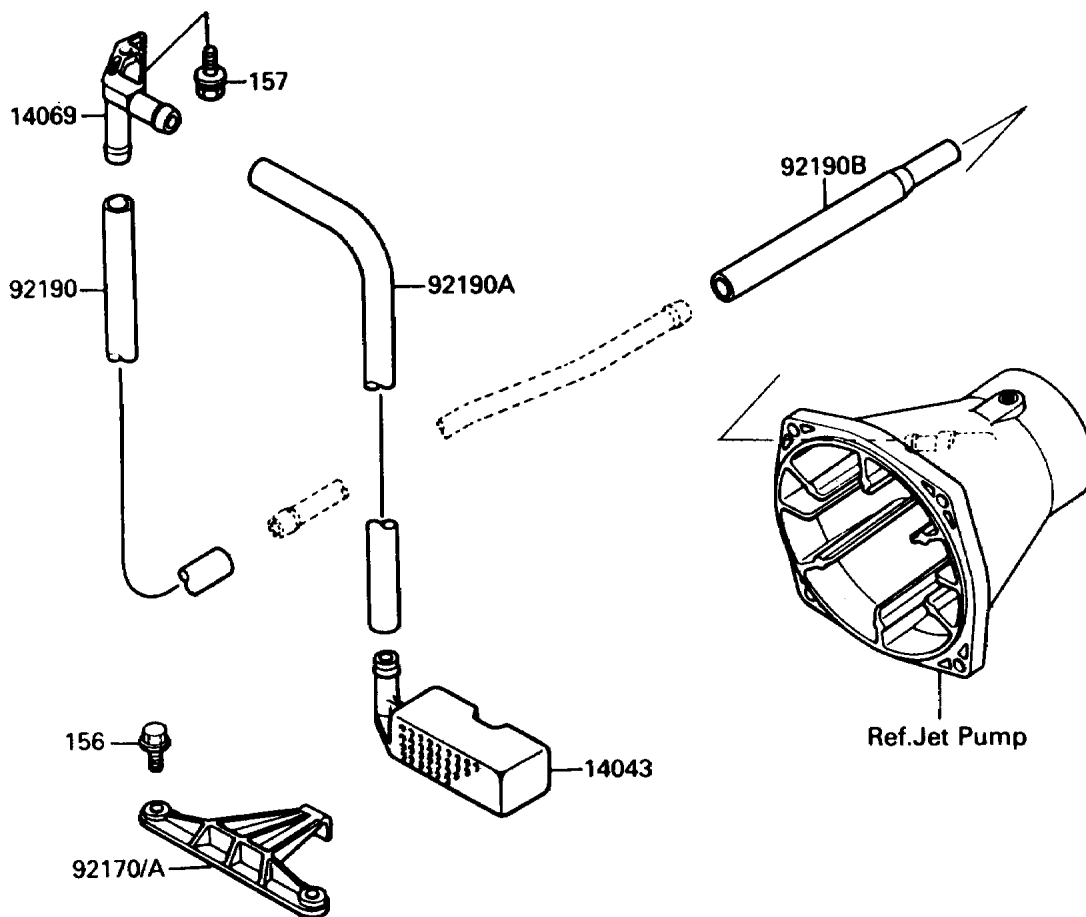

1989 JET SKI® TS PARTS DIAGRAM

Bilge System

F3145

1989 JET SKI® TS PARTS LIST

Bilge System

ITEM NAME	PART NUMBER	QUANTITY
FILTER (Ref # 14043)	14043-3705	1
BREATHER (Ref # 14069)	14069-3706	1
CLAMP,FILTER (Ref # 92170)	92170-3706	1
TUBE,BREATHER-BULKHEAD (Ref # 92190)	92059-3863	1
TUBE,FILTER-BREATHER (Ref # 92190A)	92059-3864	1
TUBE,HULL-NOZZLE (Ref # 92190B)	92059-3868	1
BOLT-WP,6X18 (Ref # 156)	156R0618	1
BOLT-WSP,6X18 (Ref # 157)	157R0618	1